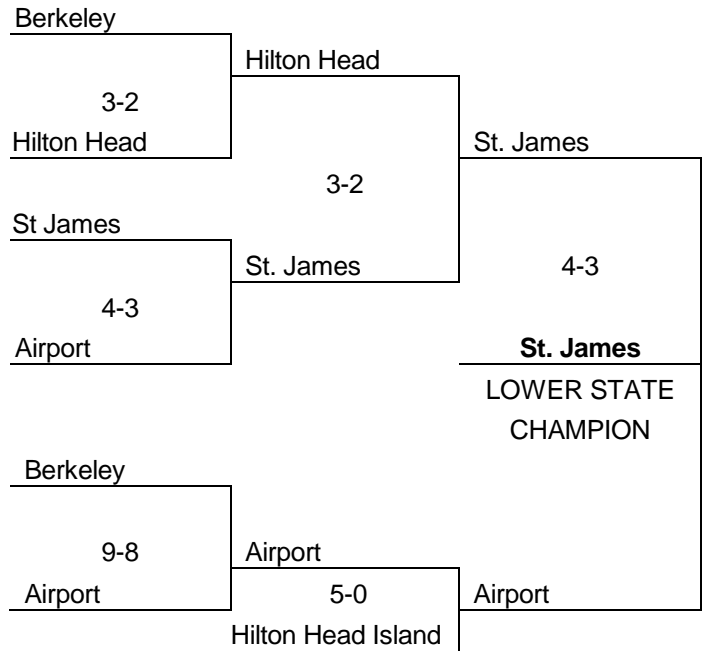

CLASS AAA BASEBALL

Game One

Belton-Honea Path (1-0)

St. James

Game Two

Belton-Honea Path State Champion

St. James

UPPER STATE

LOWER STATE