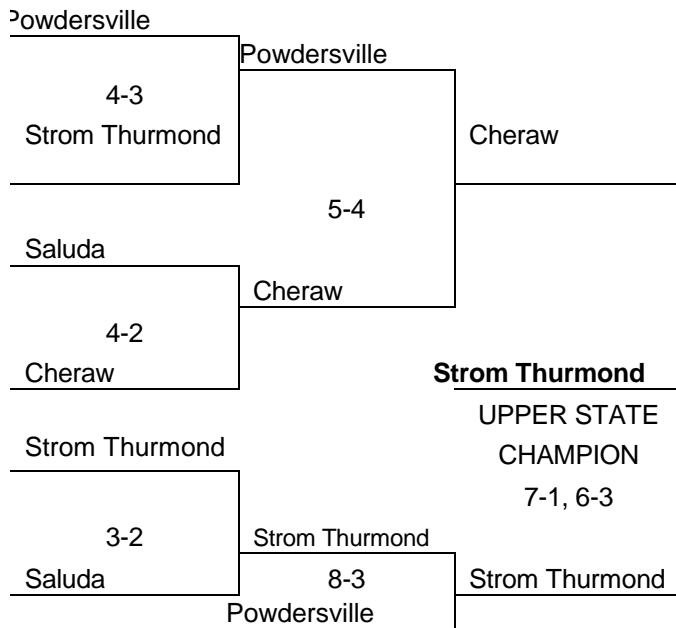

CLASS AA BASEBALL PLAY-OFF PAIRINGS

Game One

Strom Thurmond
Aynor (5-4)

Game Two

Strom Thurmond (10-4)	H
6:30 pm	
Aynor	

Game Three (if necessary)

Strom Thurmond
Aynor (9-6) State Champion

UPPER STATE

LOWER STATE