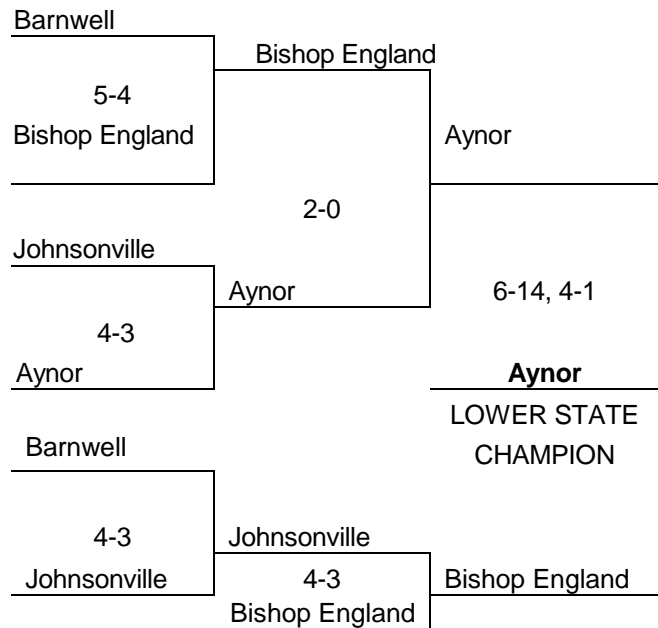

CLASS AA BASEBALL PLAY-OFF PAIRINGS

Game One

Strom Thurmond
Aynor (5-4)

Game Two

Strom Thurmond (10-4)	H
6:30 pm	
Aynor	

Game Three (if necessary)

Strom Thurmond
Aynor (9-6) State Champion

UPPER STATE

LOWER STATE