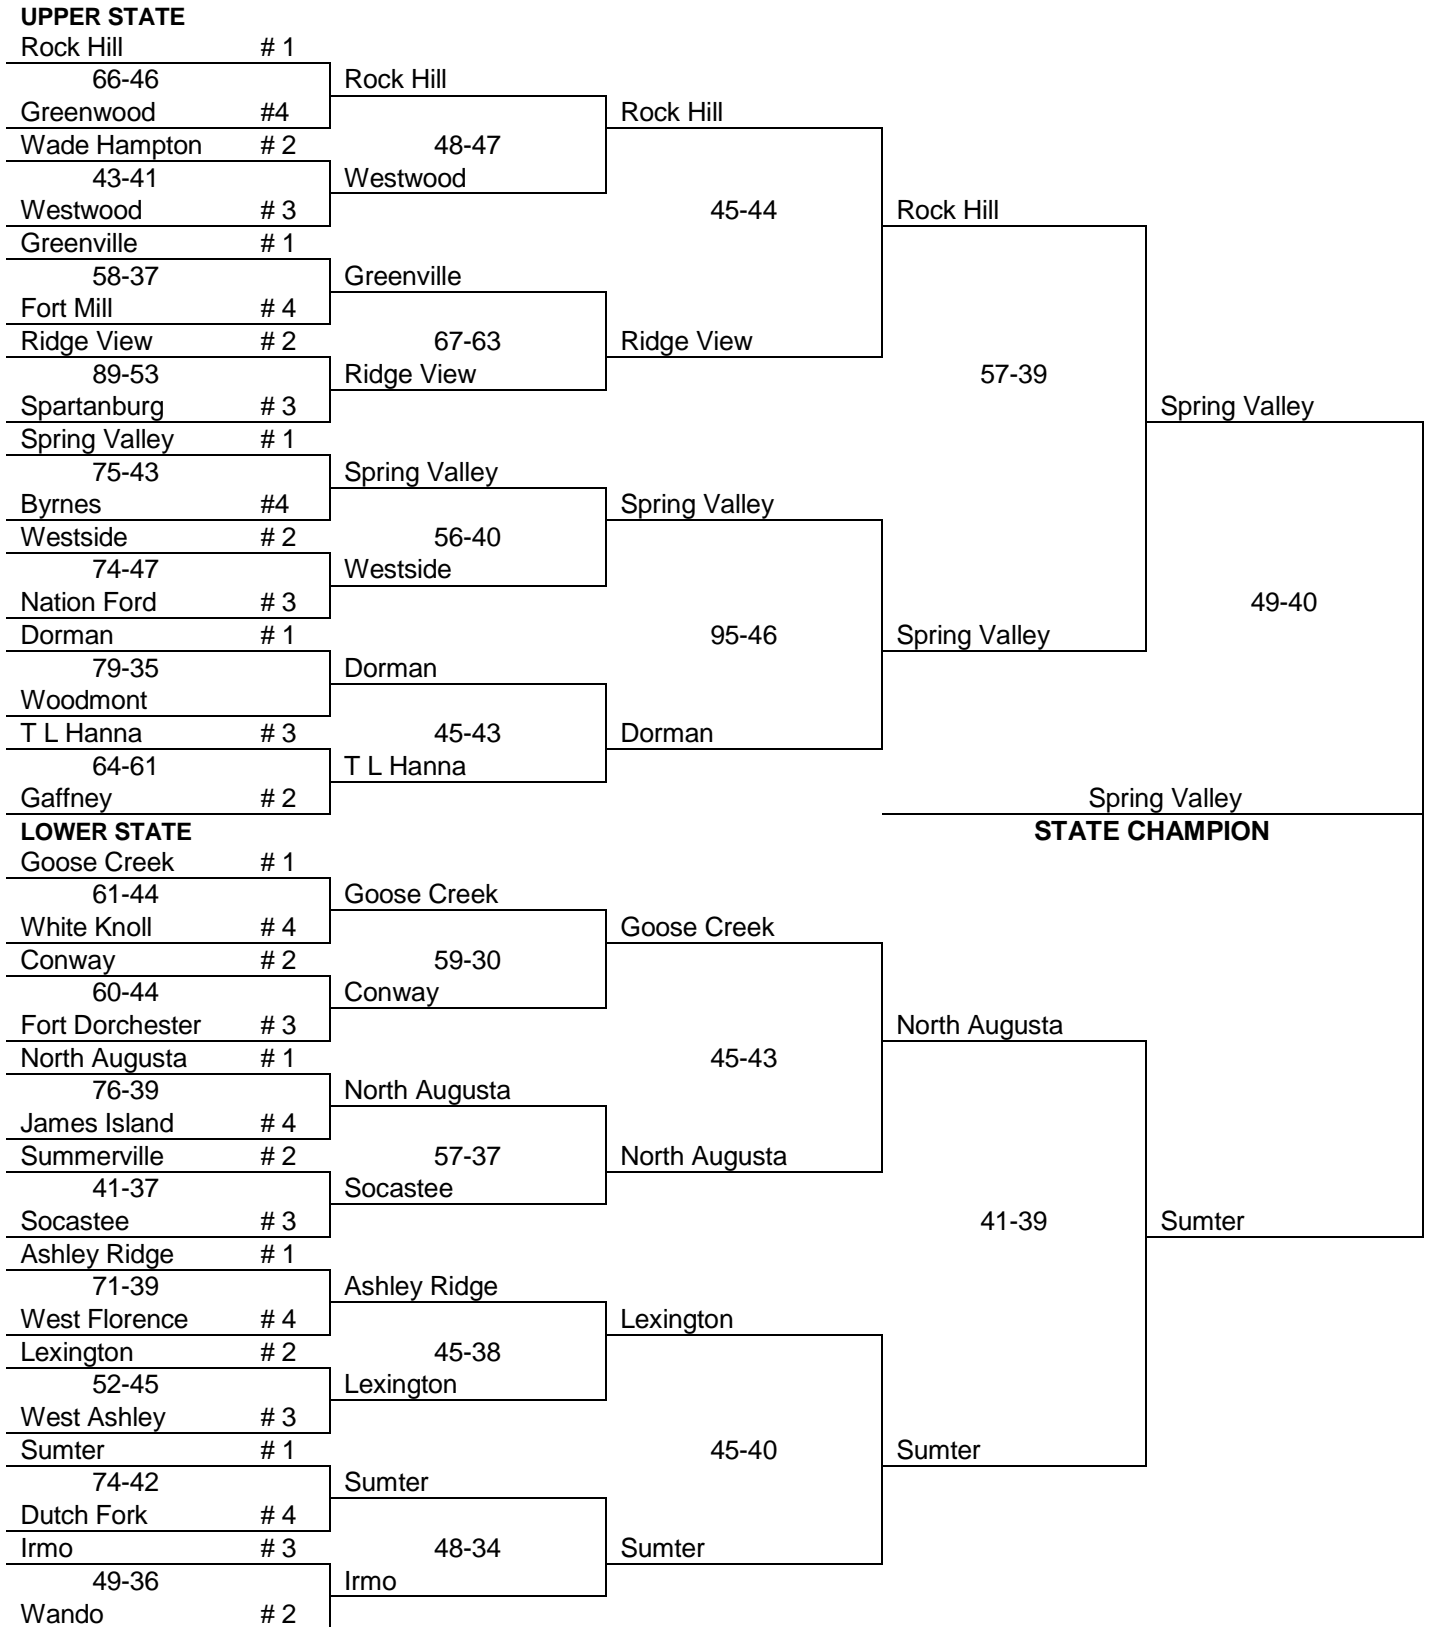

**AAAA BASKETBALL**

**AAA BASKETBALL**

**UPPER STATE**

**LOWER STATE**

Dreher  
**STATE CHAMPION**

**AA BASKETBALL**

**UPPER STATE**

**LOWER STATE**