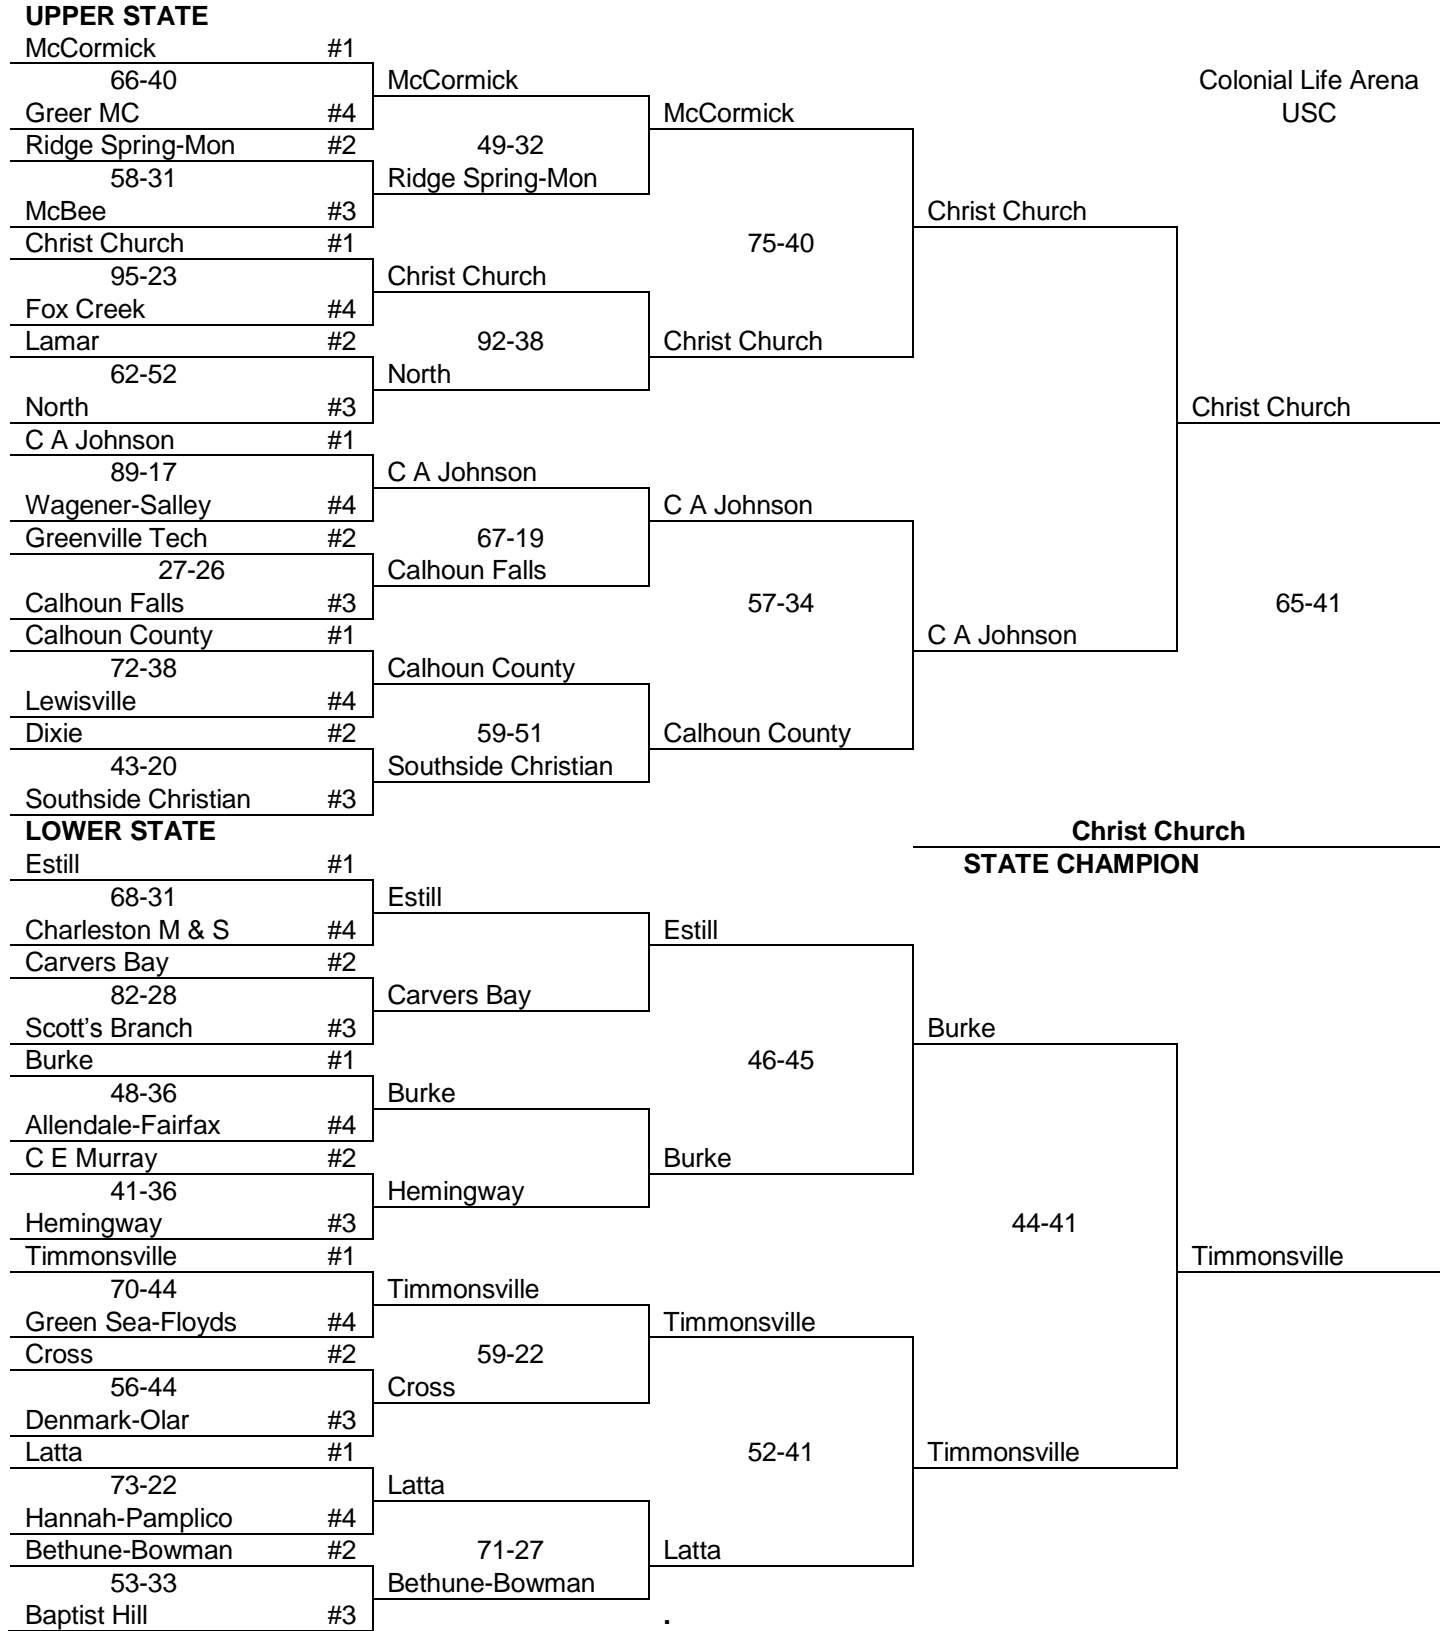

A BASKETBALL