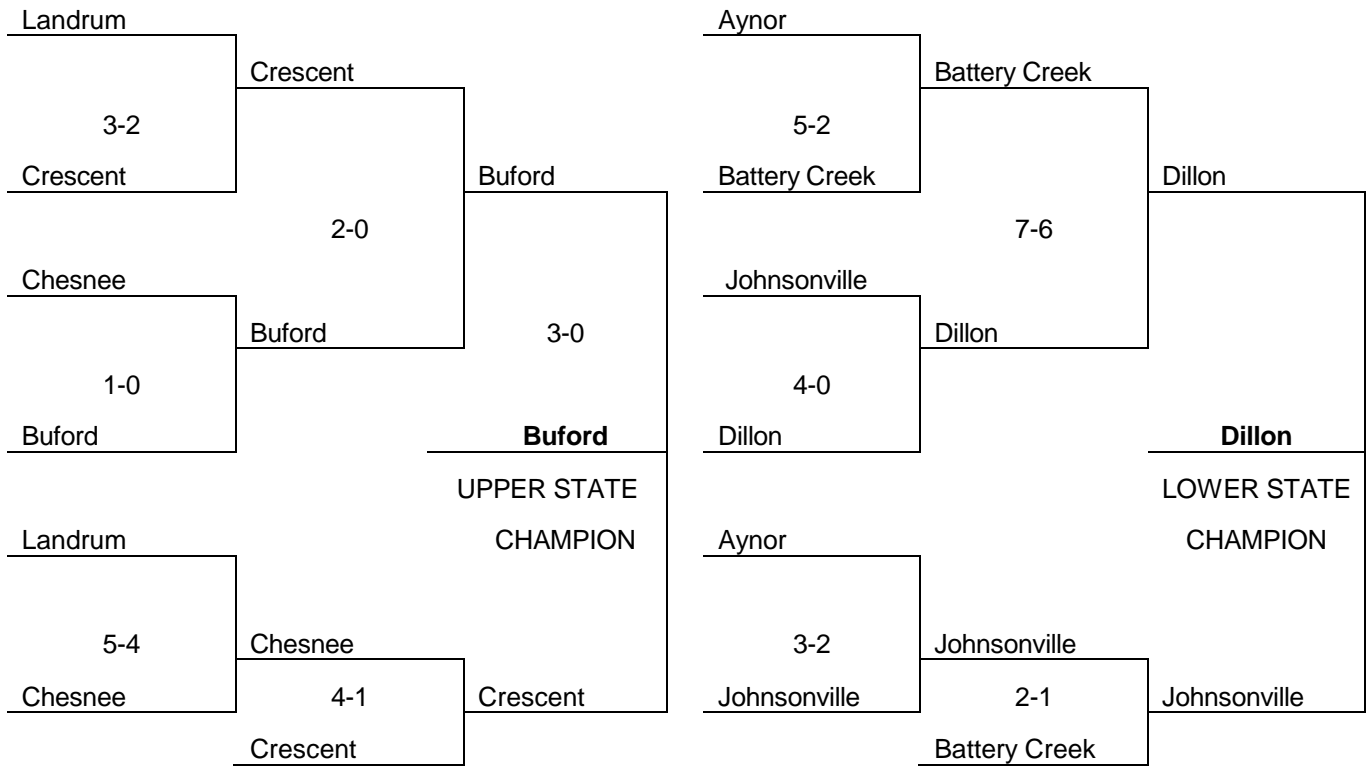

AA SOFTBALL

Game One

Buford (3-0)

Dillon	H

Game Two

Buford	H

Dillon (5-3)

Game Three

Buford (2-0) State Champion

Dillon	H

2016 CLASS AA UPPER AND LOWER STATE SOFTBALL TOURNAMENTS

UPPER STATE

LOWER STATE