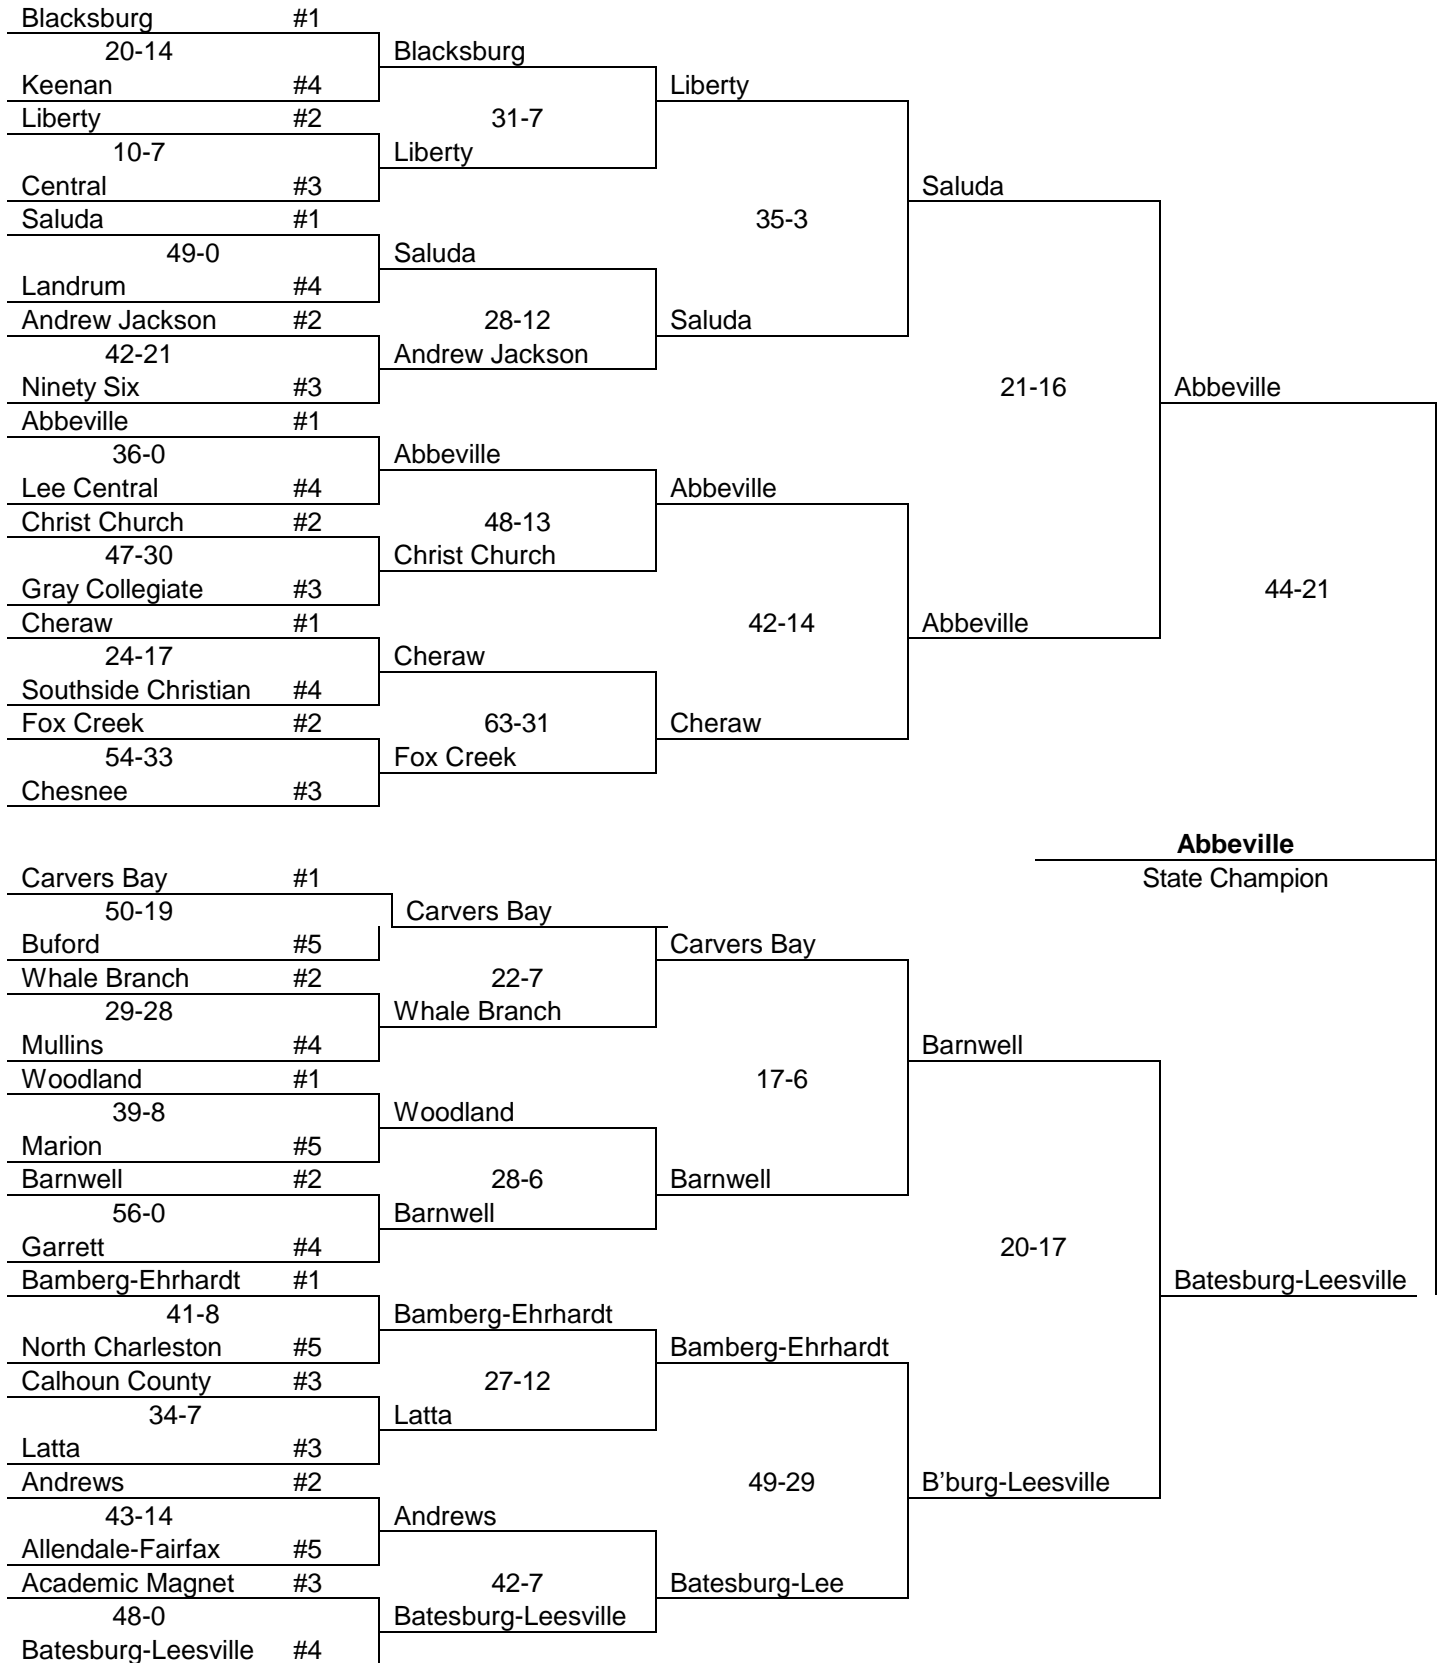

Football

AA