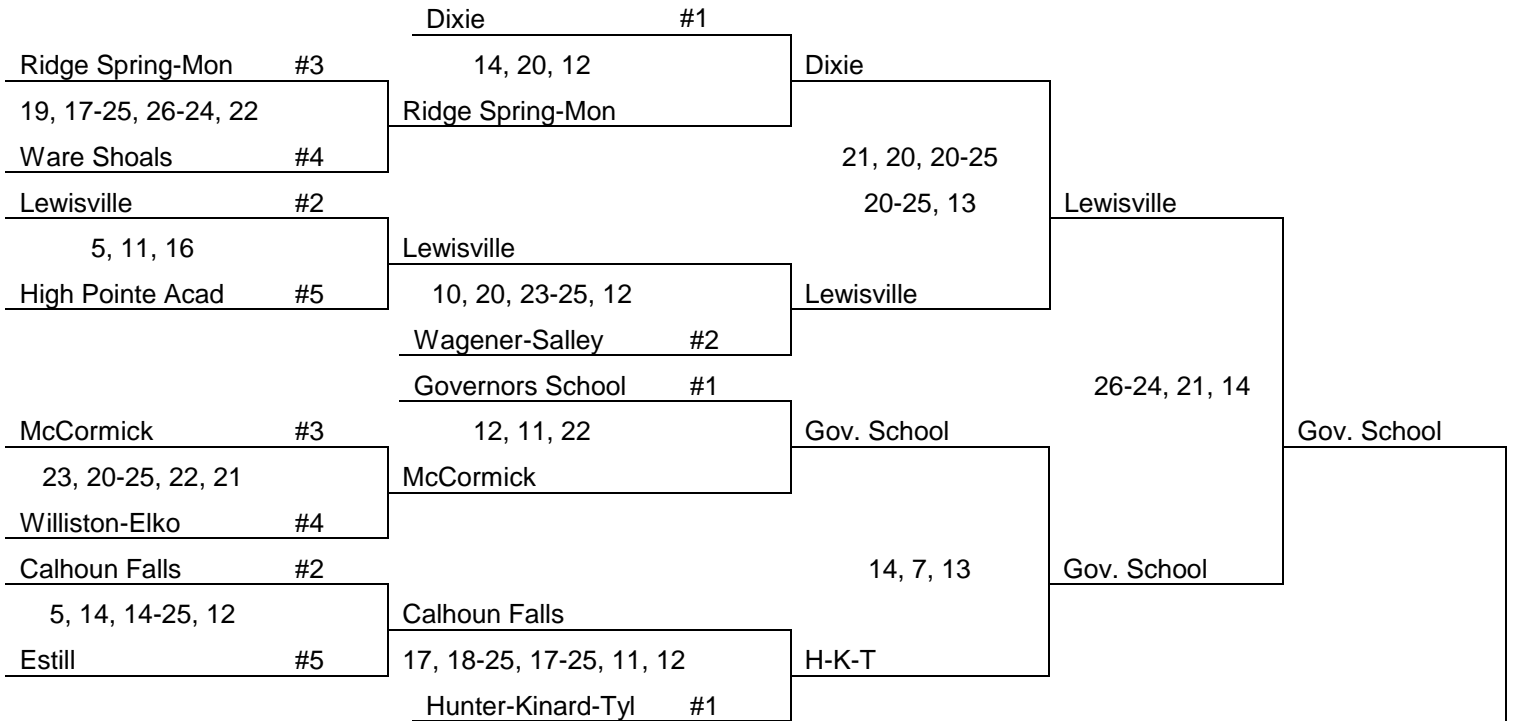

**CLASS AAAA**

**Myrtle Beach**  
State Champion

14, 18, 21

**CLASS AAA**

**CLASS AA**

**CLASS A**

**LOWER STATE**

**STATE VOLLEYBALL TEAM CHAMPIONS  
(1969-70 - 2016-17)**