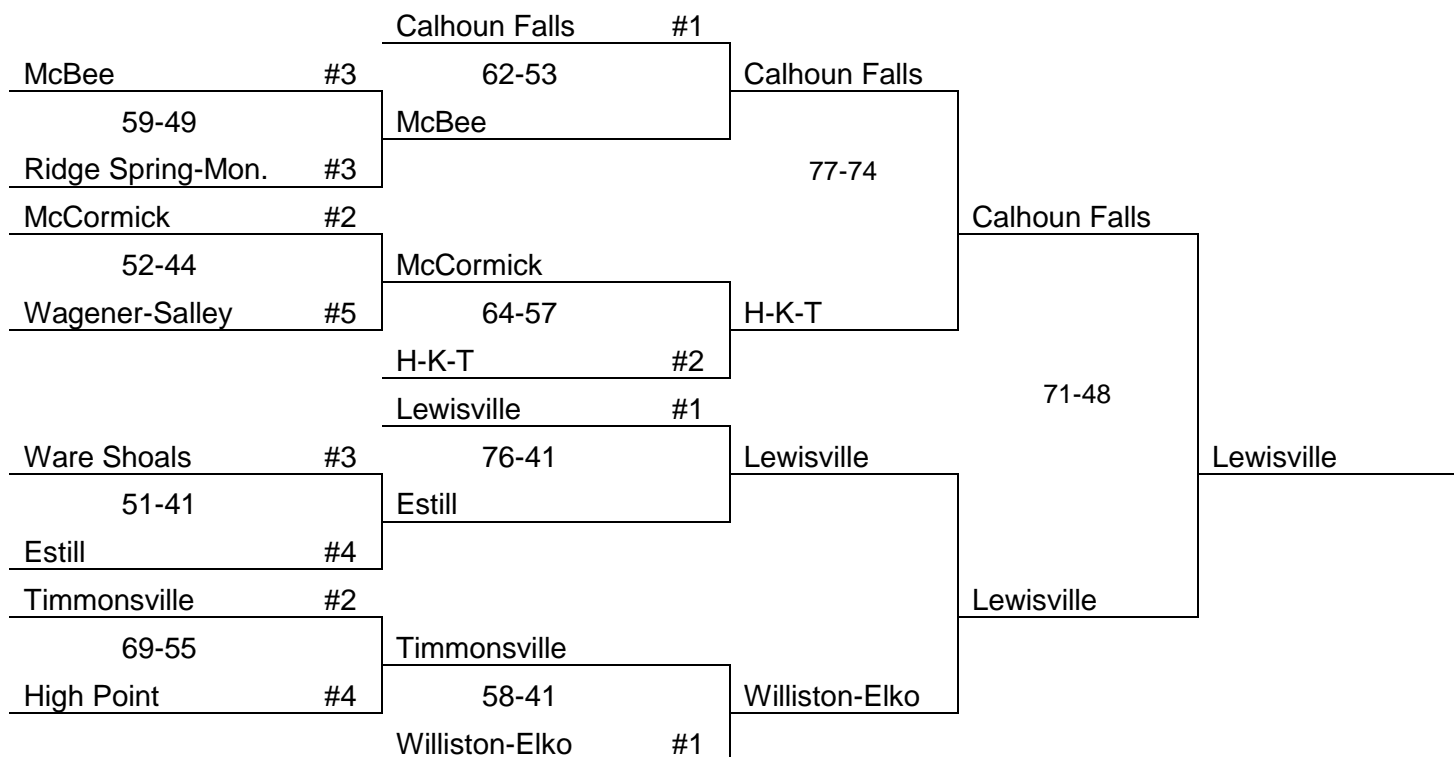

AAAAA BASKETBALL

UPPER STATE

LOWER STATE

AAAA BASKETBALL

UPPER STATE

LOWER STATE

AA BASKETBALL

UPPER STATE

LOWER STATE

The team with the highest region finish will host. If two teams have the same region finish, the brackets will determine the host.

AA BASKETBALL

LOWER STATE

**STATE BASKETBALL TEAM CHAMPIONS
(1916-17 – 2016-17)**