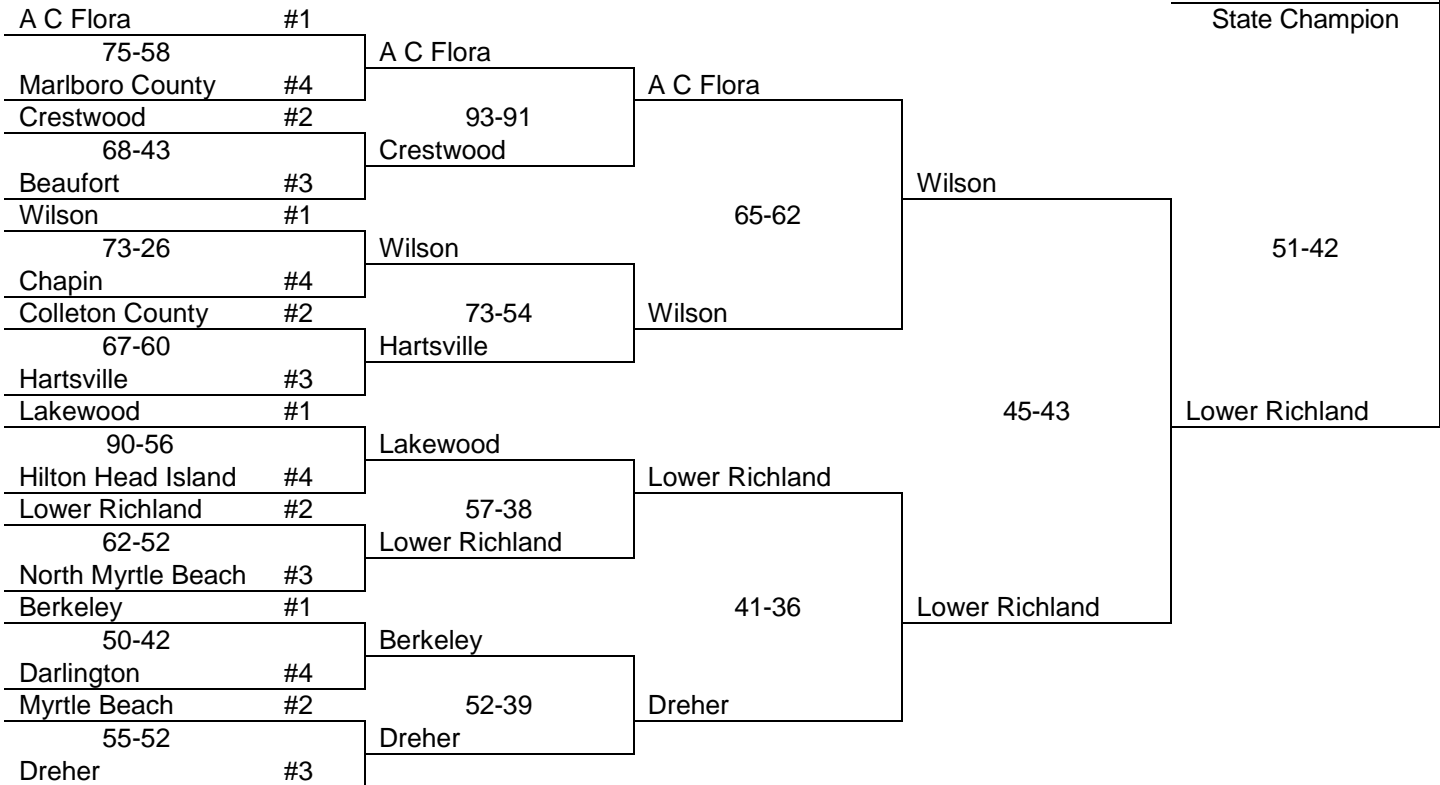

AAAAA BASKETBALL

UPPER STATE

LOWER STATE

AAAA BASKETBALL

UPPER STATE

LOWER STATE

AA BASKETBALL

UPPER STATE

LOWER STATE

The team with the highest region finish will host. If two teams have the same region finish, the brackets will determine the host.

AA BASKETBALL

LOWER STATE

**STATE BASKETBALL TEAM CHAMPIONS
(1916-17 – 2016-17)**