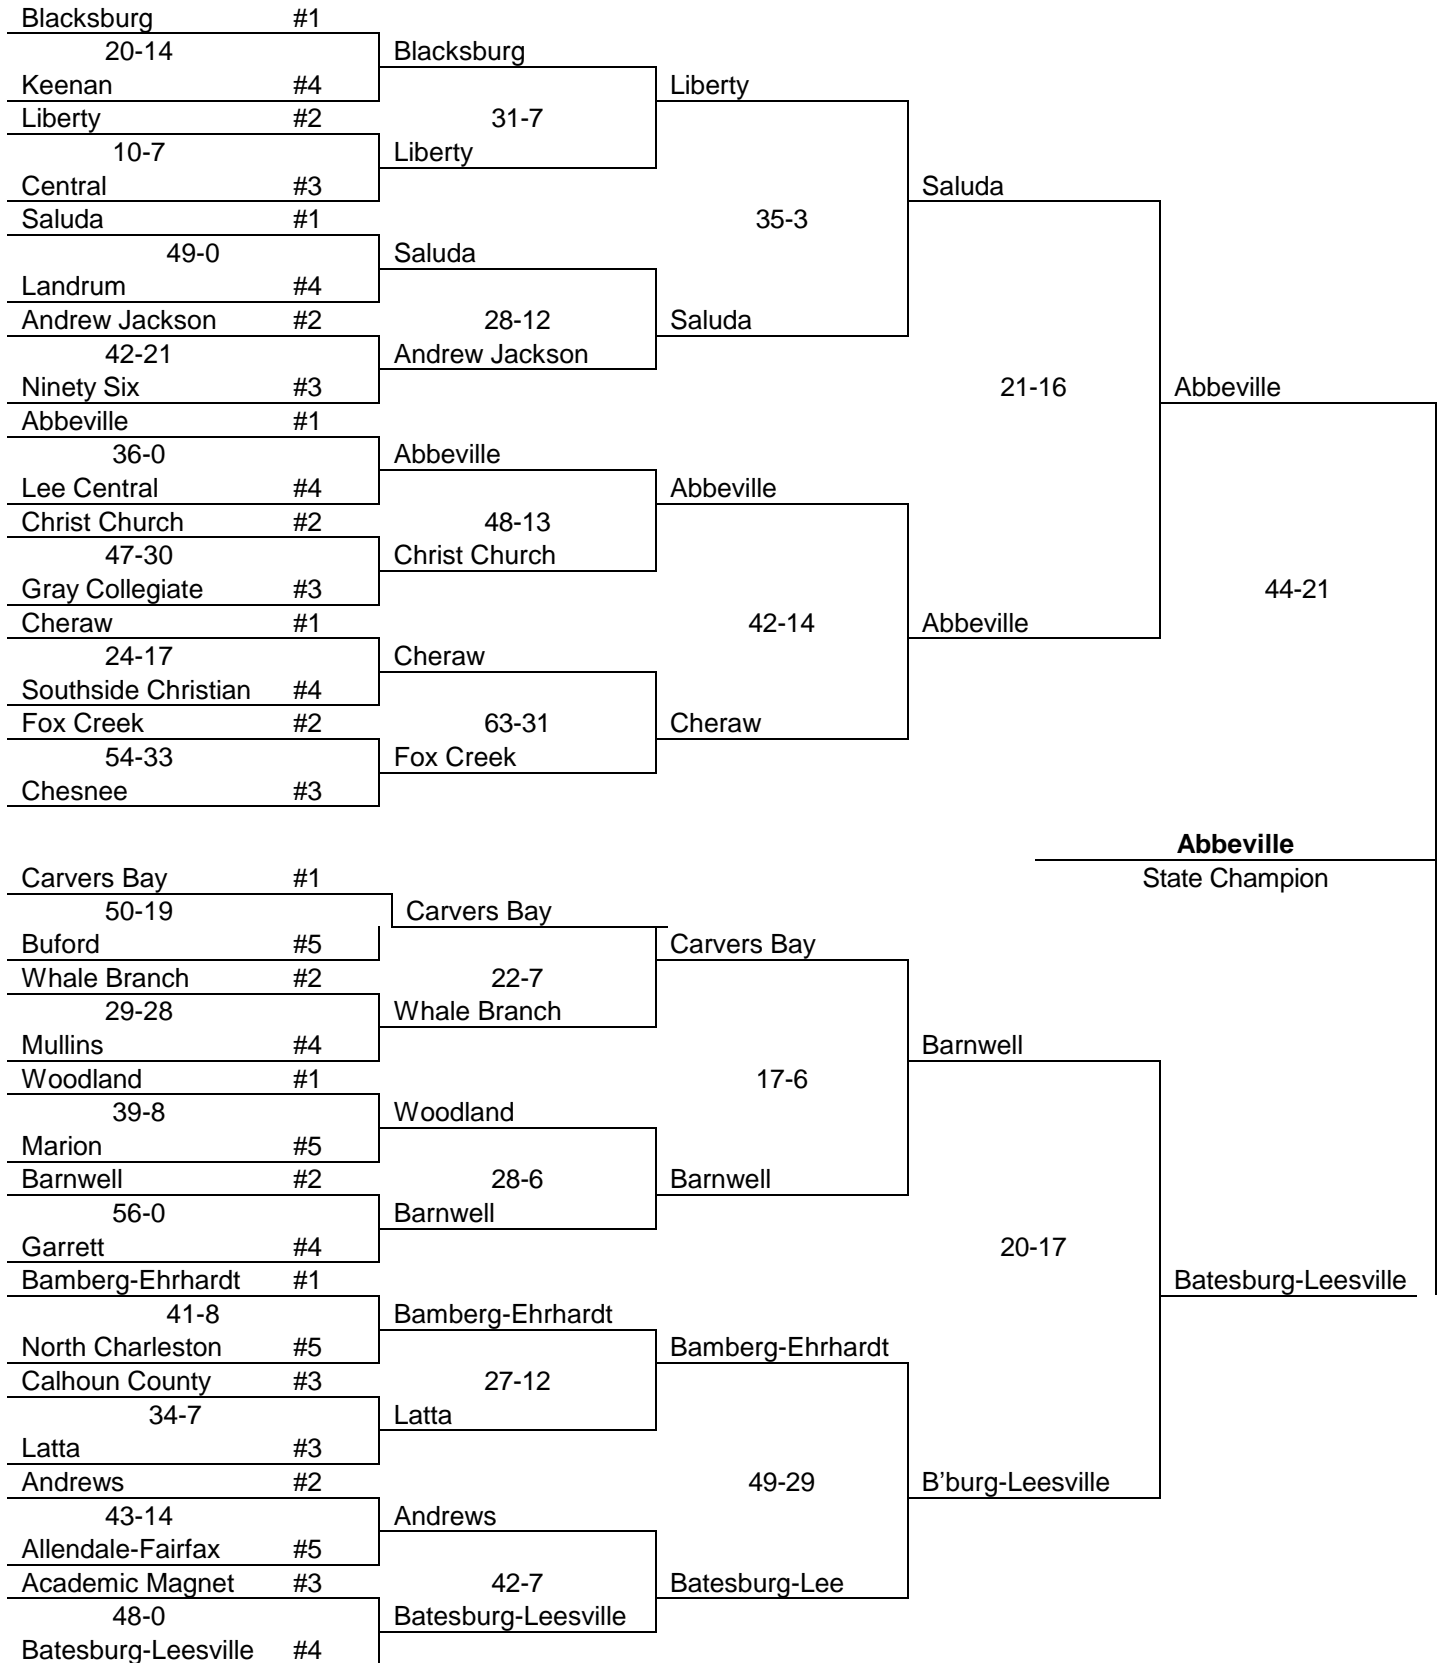

AAAAA

**AAAA**

AAA

Football

AA

Abbeville

State Champion

**A**