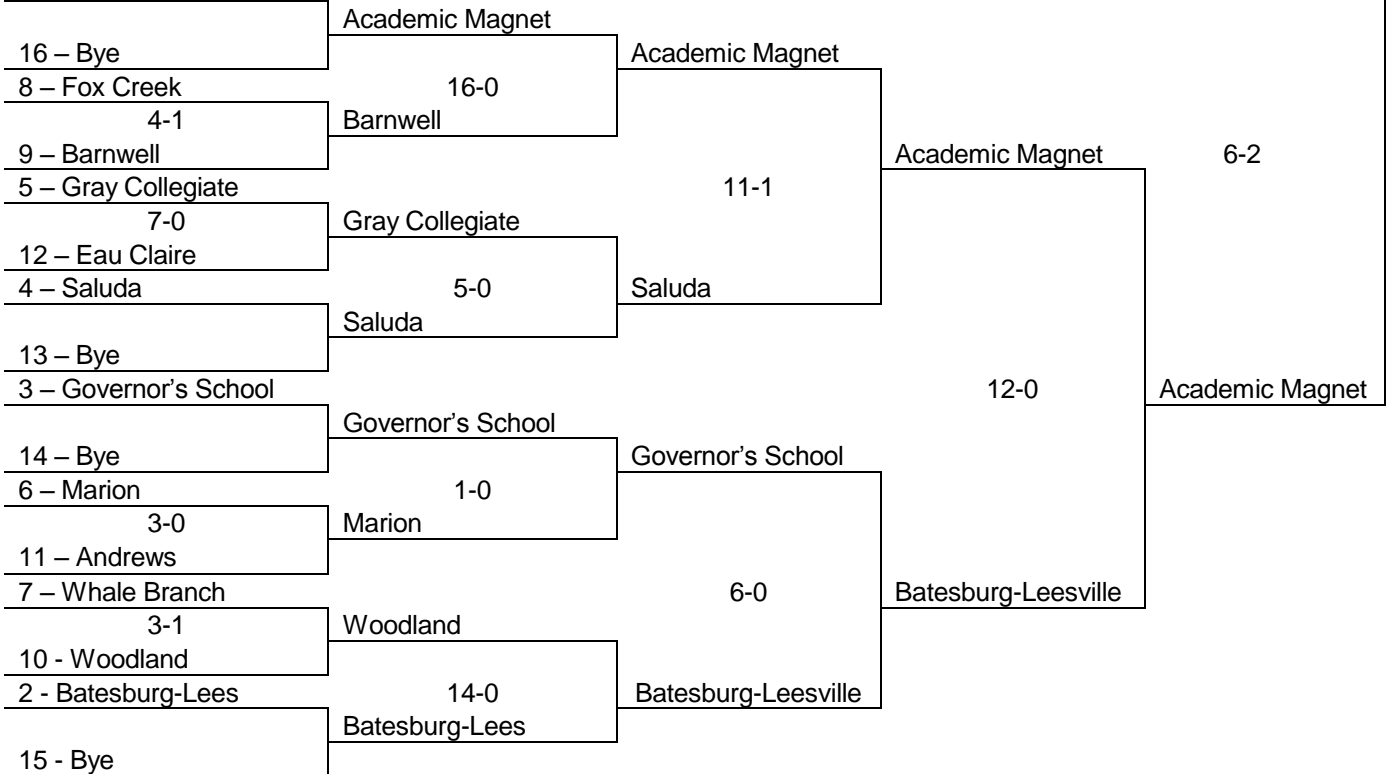

LOWER STATE

Indian Land

State Champion

AA GIRLS SOCCER

UPPER STATE

1 - St. Joseph's

LOWER STATE

1 - Academic Magnet