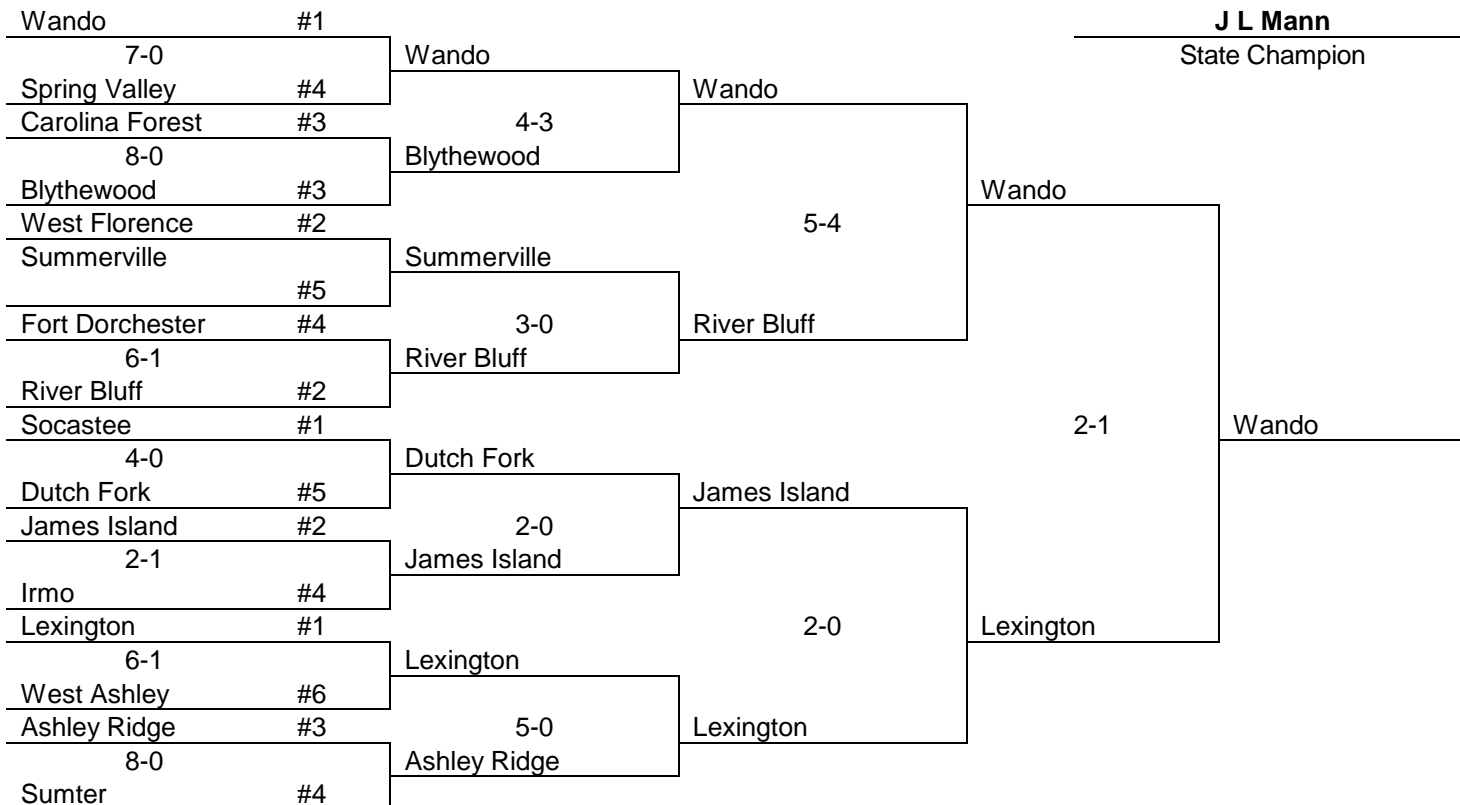

AAAAA GIRLS SOCCER

UPPER STATE

LOWER STATE

AAAA GIRLS SOCCER

UPPER STATE

LOWER STATE

AAA GIRLS SOCCER

UPPER STATE

5	Bishop England	2004
6	Mauldin	2000
9	Lexington	2006
10	Hartsville	2001
19	Saluda	2017
20	T L Hanna	2007
20	Southside Christian	2002
38	Mid Carolina	2015
39	Blue Ridge	

Most Consecutive Wins

83	Riverside	1991 - 93
----	-----------	-----------