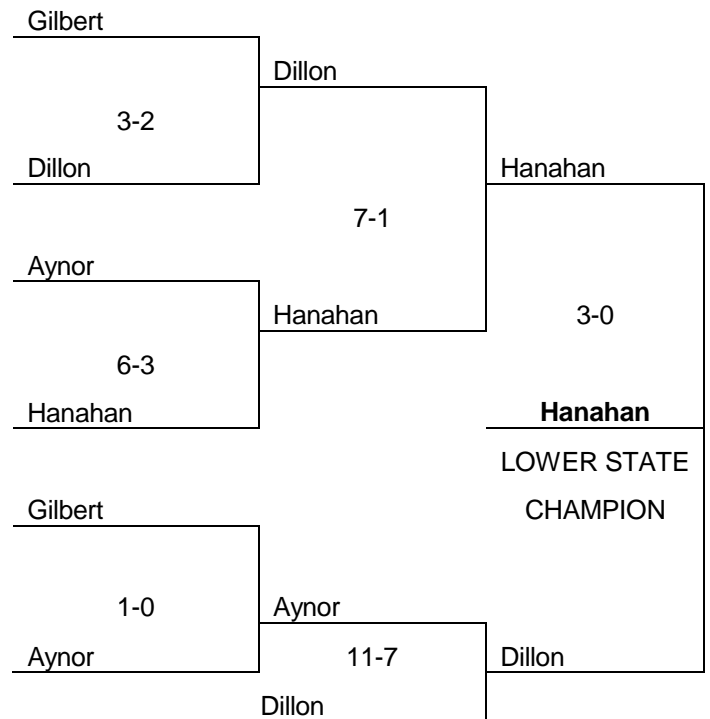

Game One **Crescent 2-0**
Hanahan

Game Two Crescent
Hanahan 2-1

Game Three Crescent
Hanahan 8-7 State Champion

2017 Class AAA UPPER AND LOWER STATE SOFTBALL

UPPER STATE

LOWER STATE

AA SOFTBALL

Game One