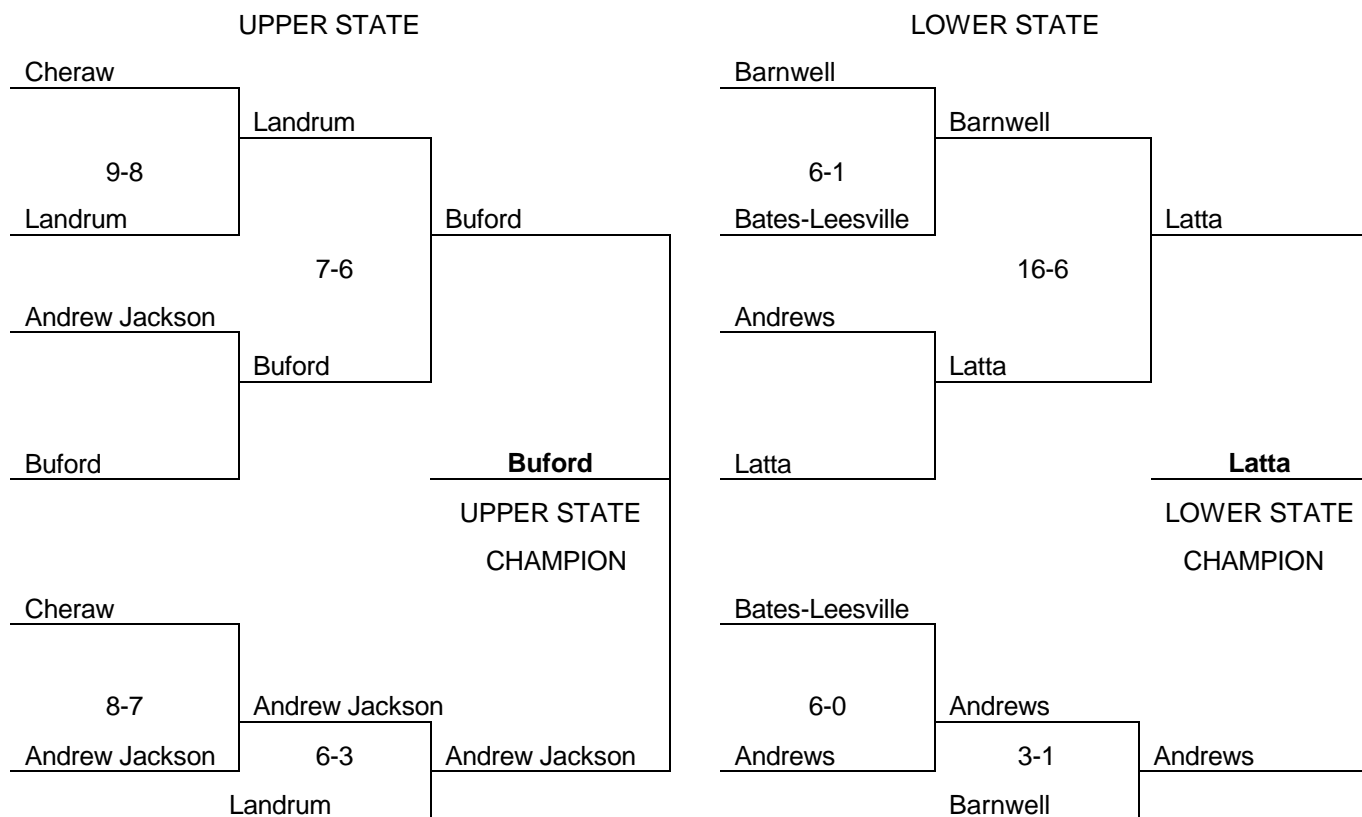

AA SOFTBALL

Game One

Buford
Latta 6-5

Game Two

Buford
Latta

Game Three

Buford
Latta 6-5 State Champion

2017 CLASS AA UPPER AND LOWER STATE SOFTBALL TOURNAMENTS