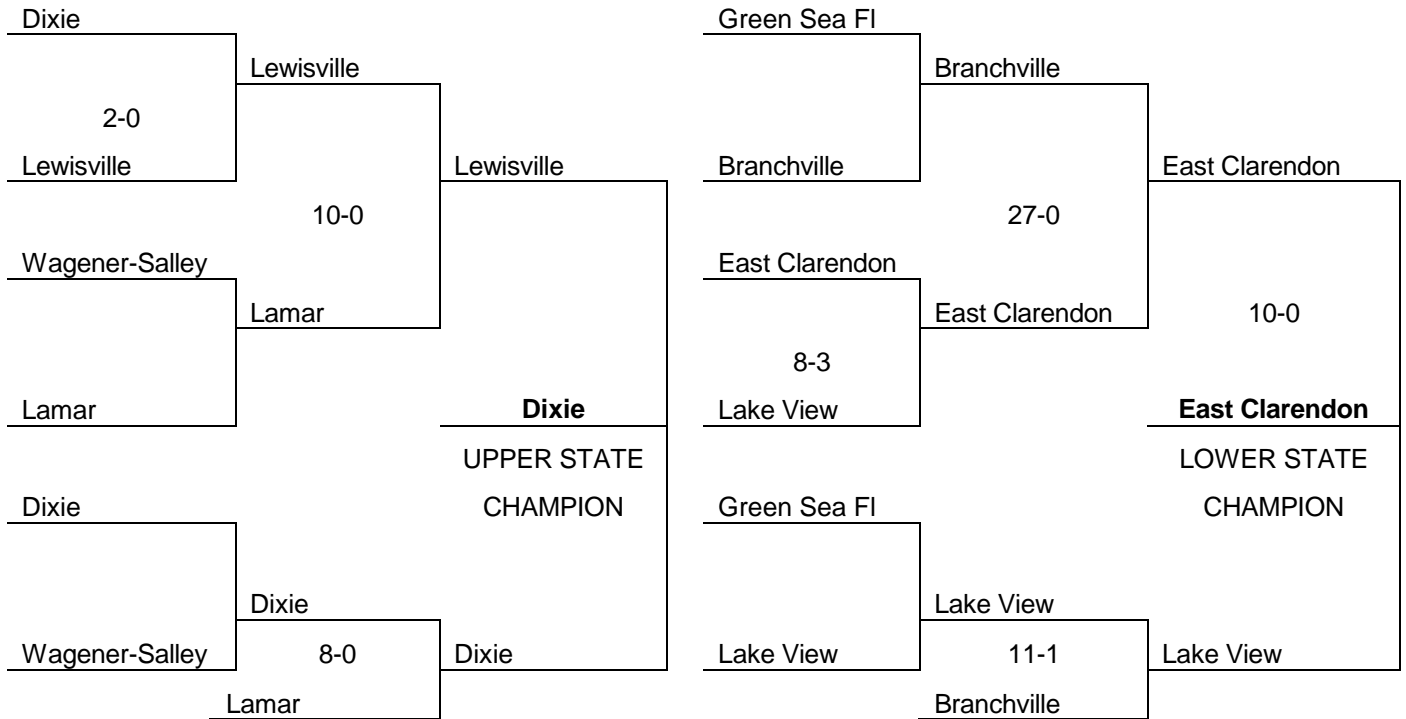

 Dixie

East Clarendon

Game Two

 Dixie

East Clarendon 4-3 State Champions

2017 Class A UPPER AND LOWER STATE SOFTBALL TOURNAMENTS

UPPER STATE

LOWER STATE