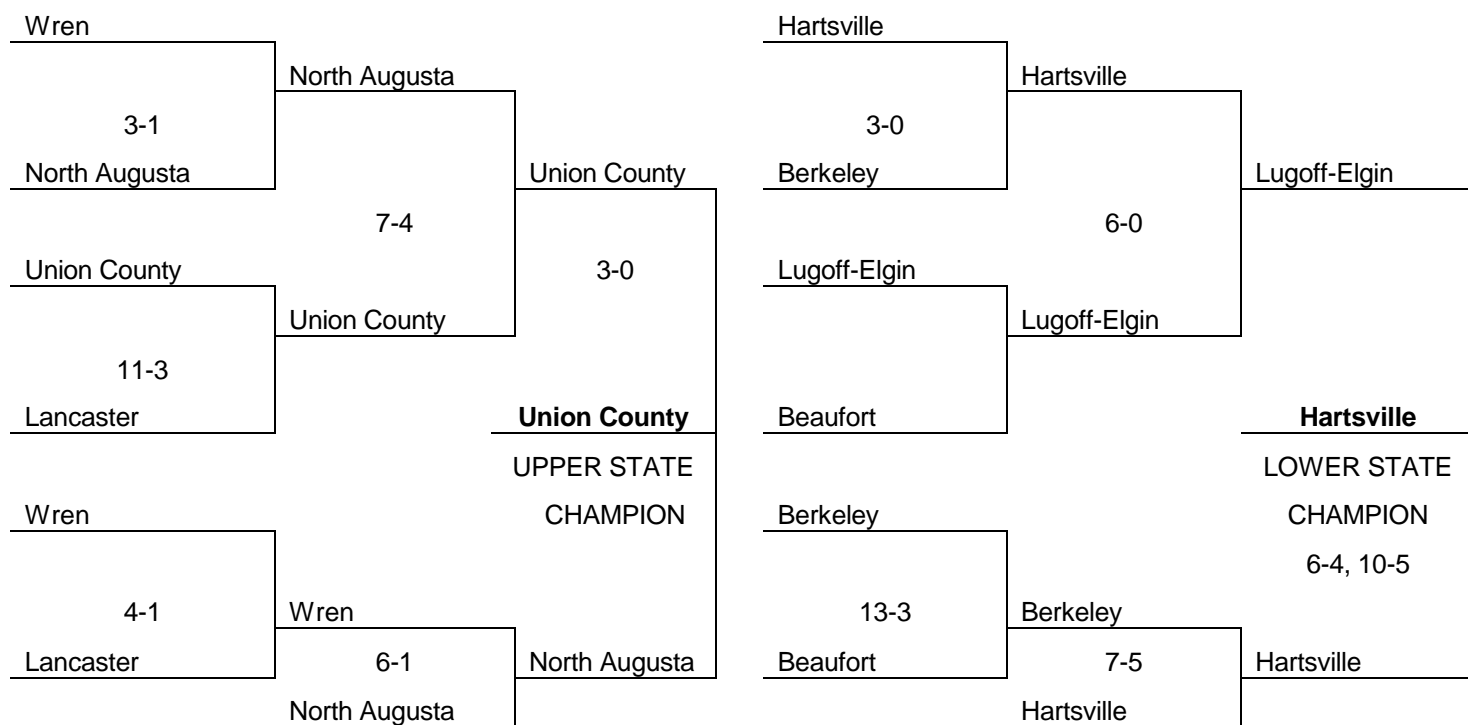

Hartsville

Game Two

Union County 5-2 State Champion

Hartsville

2017 Class AAAA UPPER AND LOWER STATE SOFTBALL TOURNAMENTS

UPPER STATE

LOWER STATE

AAA SOFTBALL