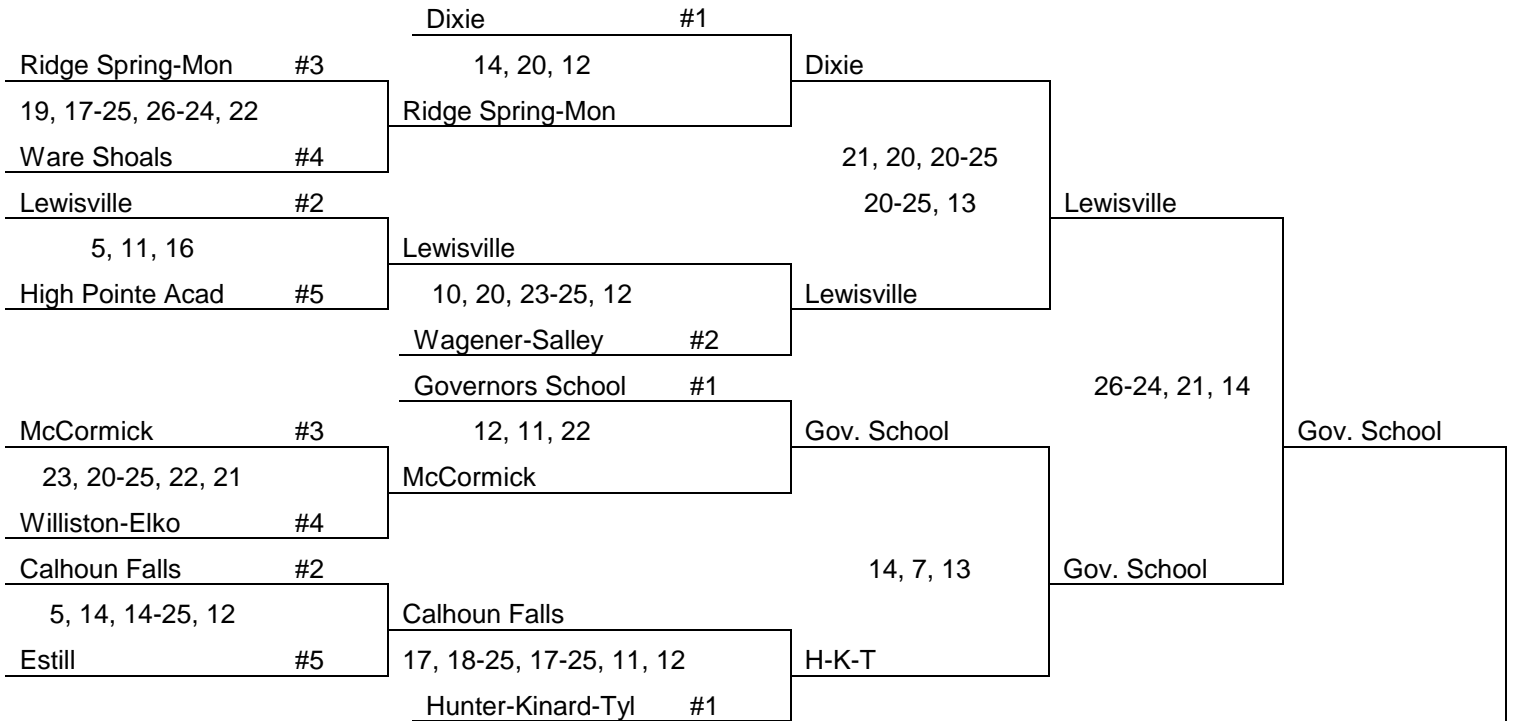

CLASS AAAAA

CLASS AAAA

CLASS AA

CLASS A

LOWER STATE

**STATE VOLLEYBALL TEAM CHAMPIONS
(1969-70 - 2016-17)**

	<u>Champion</u>	<u>Coach</u>	<u>Runner-up</u>	<u>Coach</u>
1969-70	Easley	Jean Westmoreland	McClenaghan	
1970-71	North Augusta	Diane Shuler	Eau Claire	Anne Fullerton
1971-72	Easley	Jean Westmoreland	North Augusta	Diane Shuler
1972-73	Hanahan	Hermine Smith	North Augusta	Diane Shuler
1973-74	Hanahan	Hermine Smith	North Augusta	Diane Shuler
1974-75	Hanahan	Hermine Smith	Wando	Linda White
1975-76	Mt. Pisgah	Barbara Wilkes	R. B. Stall	Peggy Macmillan