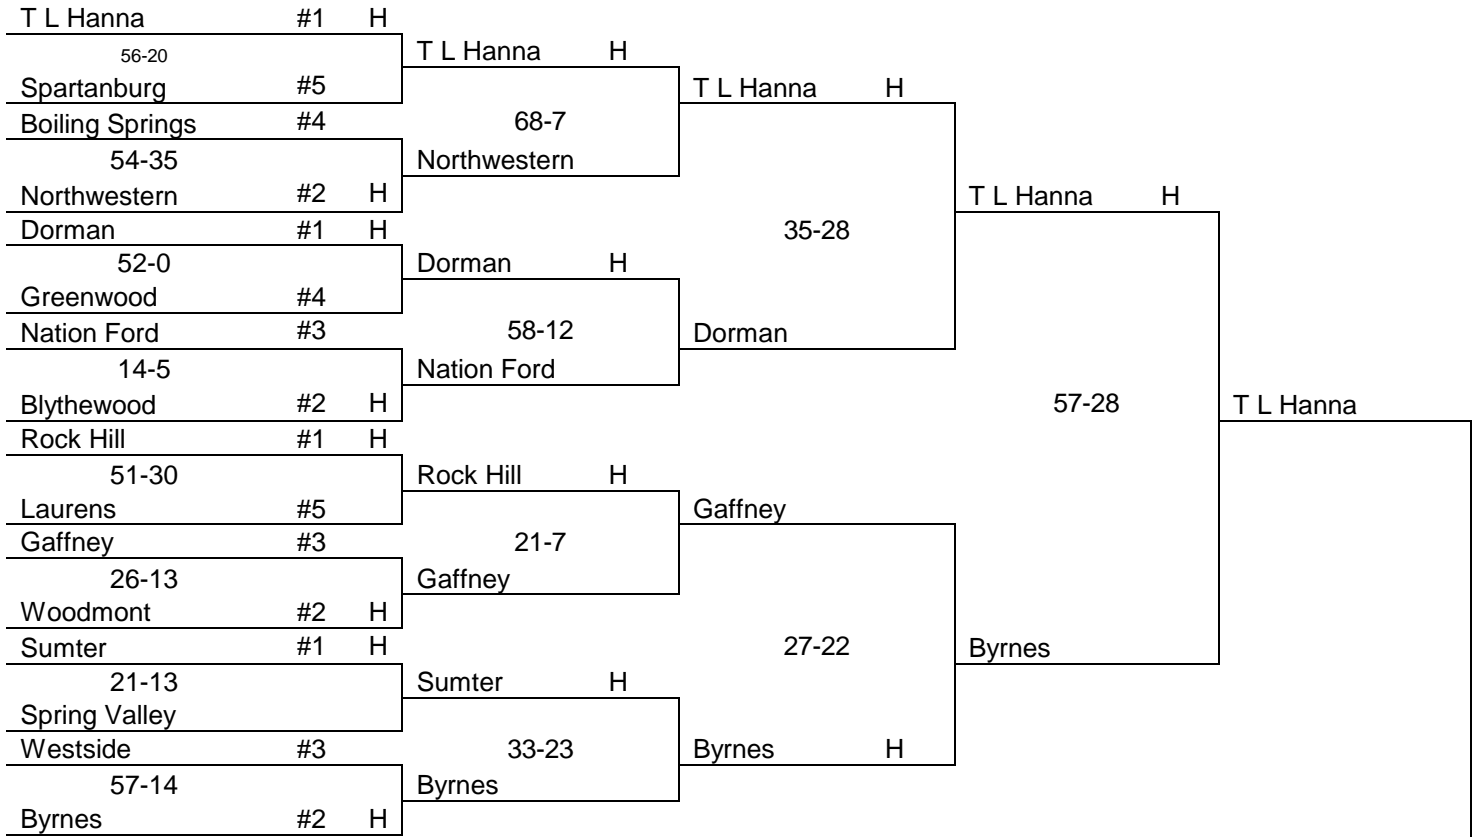

AAAAA

UPPER STATE

LOWER STATE

**AAAA**

**UPPER STATE**

Belton-Honea Path #1 H	20-3	Westwood			
Westwood			Ridge View		
Ridge View #3 H	76-0	41-38			
Travelers Rest #4		Ridge View H			
Greer #1 H	35-6		6-3	Greer H	
Pickens #4		Greer H			
York #2 H	49-24	63-40	Greer H		
Orangeburg-Wilk #4		York		35-23	Greer
South Pointe #1 H	56-19				
Walhalla		South Pointe H			
Daniel #2 H	49-20	50-49 (2OT)	Daniel H		
Eastside #3		Daniel			
A C Flora #1 H	44-21		36-14	Daniel	
Lancaster #4		A C Flora H			
Greenville #2 H	35-14	34-30	Wren		
Wren #3		Wren			