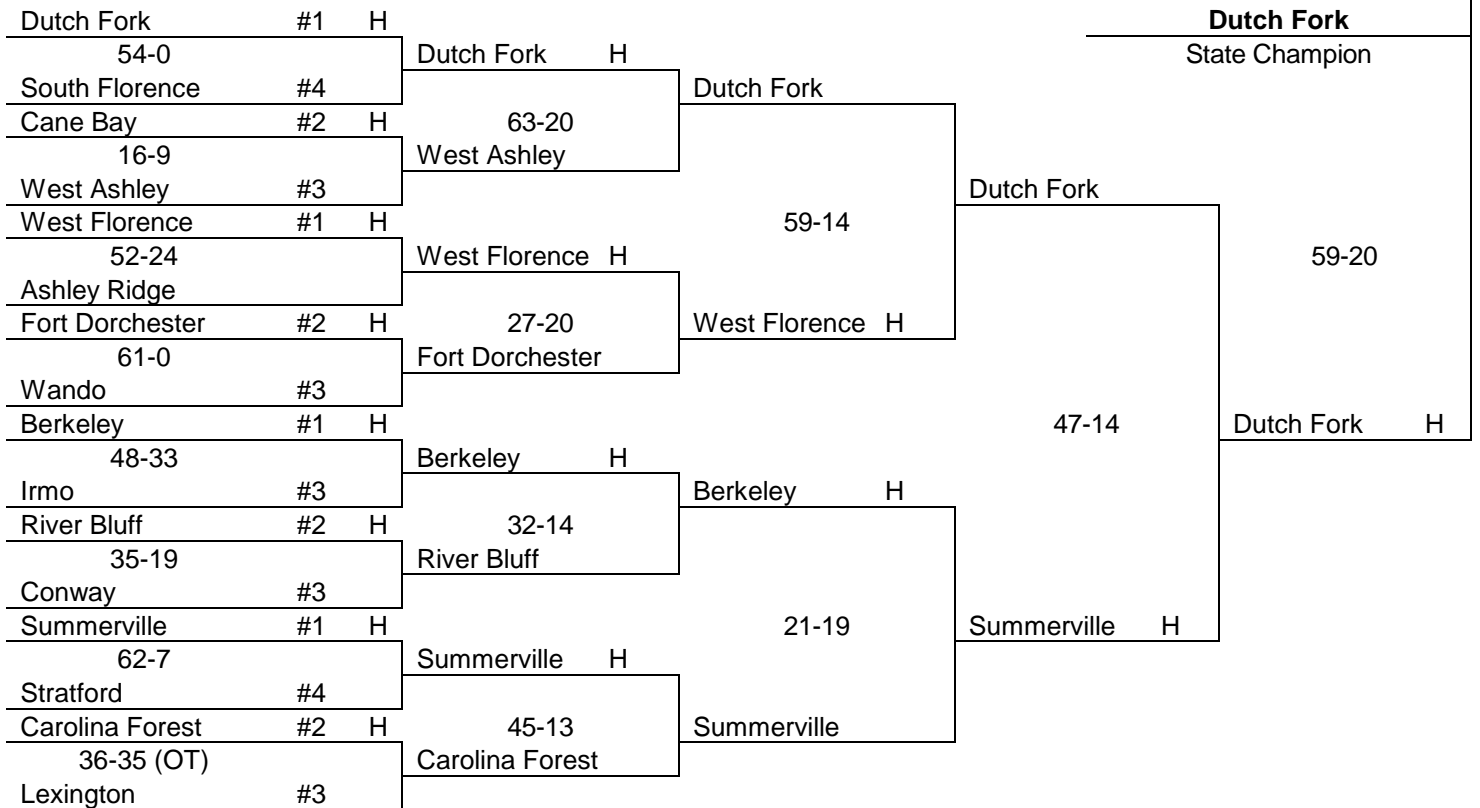

AAAAA

UPPER STATE

LOWER STATE

**AAAA**

**UPPER STATE**

Belton-Honea Path #1 H	20-3	Westwood			
Westwood			Ridge View		
Ridge View #3 H	76-0	41-38			
Travelers Rest #4		Ridge View H			
Greer #1 H	35-6		6-3	Greer H	
Pickens #4		Greer H			
York #2 H	49-24	63-40	Greer H		
Orangeburg-Wilk #4		York		35-23	Greer
South Pointe #1 H	56-19				
Walhalla		South Pointe H			
Daniel #2 H	49-20	50-49 (2OT)	Daniel H		
Eastside #3		Daniel			
A C Flora #1 H	44-21		36-14	Daniel	
Lancaster #4		A C Flora H			
Greenville #2 H	35-14	34-30	Wren		
Wren #3		Wren			