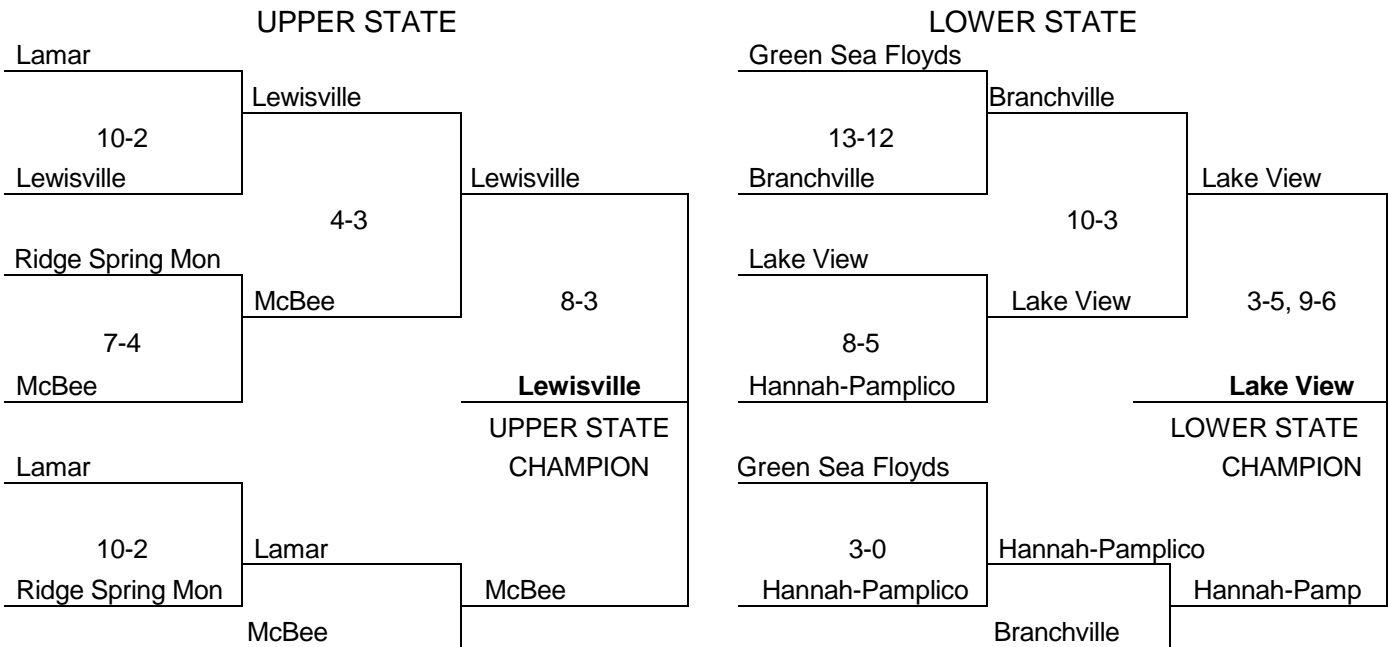

Game Two
 Seneca
Bishop England 1-0

Game Three
 Seneca
Bishop England 4-2 State Champion

2017 UPPER AND LOWER STATE BASEBALL TOURNAMENTS CLASS AAA

UPPER STATE

LOWER STATE

CLASS AA BASEBALL PLAY-OFF PAIRINGS

Game One **Fox Creek** **3-2**
Latta

Game Two **Fox Creek** **11-1** **State Champion**
Latta

2017 UPPER AND LOWER STATE BASEBALL TOURNAMENTS CLASS AA

CLASS A BASEBALL PLAY-OFF PAIRINGS

Game One **Lewisville 4-2**
Lake View

Game Two **Lewisville 6-4 State Champion**
Lake View

2017 UPPER AND LOWER STATE BASEBALL TOURNAMENTS CLASS A

Notes:

In all Upper/Lower State tournament games, the Host school will be determined by the bracket.

Most RBI's In A Season

67.....	Woody Smith	Andrews.....	1985
65.....	Josh Powell	Johnsonville	2010
62.....	Jonas Harrington	McColl.....	1974

Most Stolen Bases In One Game

9.....	Reggie Ford.....	N. Myrtle Beach	1994
9.....	Cody Willing.....	Fox Creek	2008