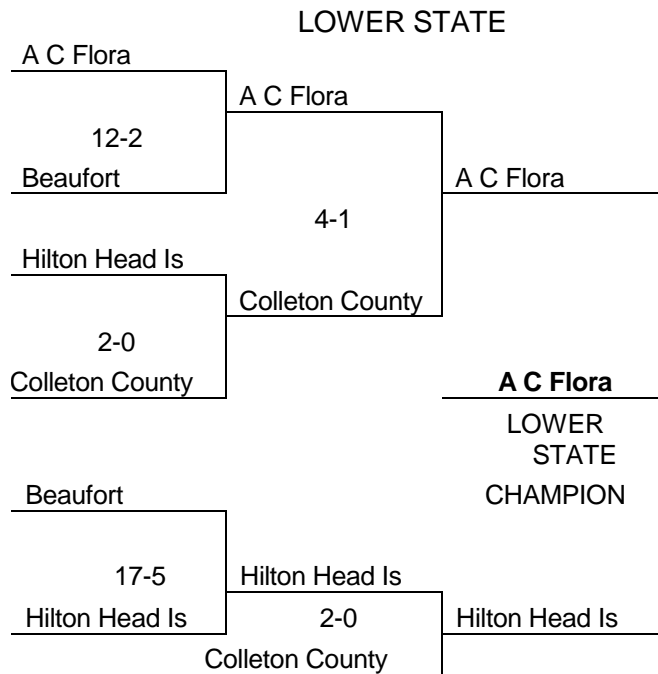

AAAAA BASEBALL

Game One
 Northwestern
River Bluff 4-2

Game Two
Northwestern 10-4
 River Bluff

Game Three
Northwestern 5-2 State Champion
 River Bluff

2017 UPPER AND LOWER STATE BASEBALL TOURNAMENTS CLASS AAAAA

UPPER STATE

LOWER STATE

AAAA BASEBALL

Game One	South Pointe
	A C Flora 9-7

Game Two	South Pointe
	A C Flora 8-1 State Champion

2017 UPPER AND LOWER STATE BASEBALL TOURNAMENTS CLASS AAAA

CLASS AAA BASEBALL

Game One **Seneca 2-0**
 Bishop England

Game Two
 Seneca
Bishop England 1-0

Game Three
 Seneca
Bishop England 4-2 State Champion

2017 UPPER AND LOWER STATE BASEBALL TOURNAMENTS CLASS AAA

UPPER STATE

LOWER STATE

CLASS AA BASEBALL PLAY-OFF PAIRINGS