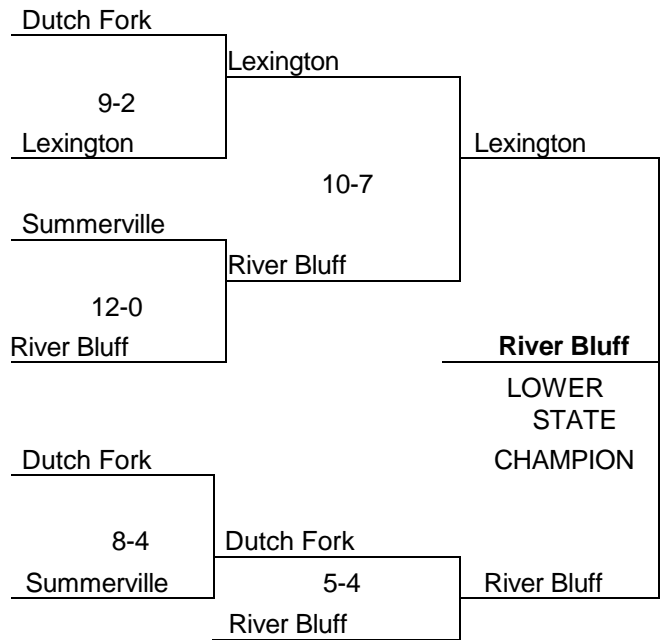

AAAAA BASEBALL

Game One
 Northwestern
River Bluff 4-2

Game Two
Northwestern 10-4
 River Bluff

Game Three
Northwestern 5-2 State Champion
 River Bluff

2017 UPPER AND LOWER STATE BASEBALL TOURNAMENTS CLASS AAAAA

UPPER STATE

LOWER STATE

AAAA BASEBALL

Game One	South Pointe
	A C Flora 9-7

Game Two	South Pointe
	A C Flora 8-1 State Champion

2017 UPPER AND LOWER STATE BASEBALL TOURNAMENTS CLASS AAAA

CLASS AAA BASEBALL

Game One **Seneca 2-0**
 Bishop England

Game Two
 Seneca
Bishop England 1-0

Game Three
 Seneca
Bishop England 4-2 State Champion

2017 UPPER AND LOWER STATE BASEBALL TOURNAMENTS CLASS AAA

UPPER STATE

LOWER STATE

CLASS AA BASEBALL PLAY-OFF PAIRINGS