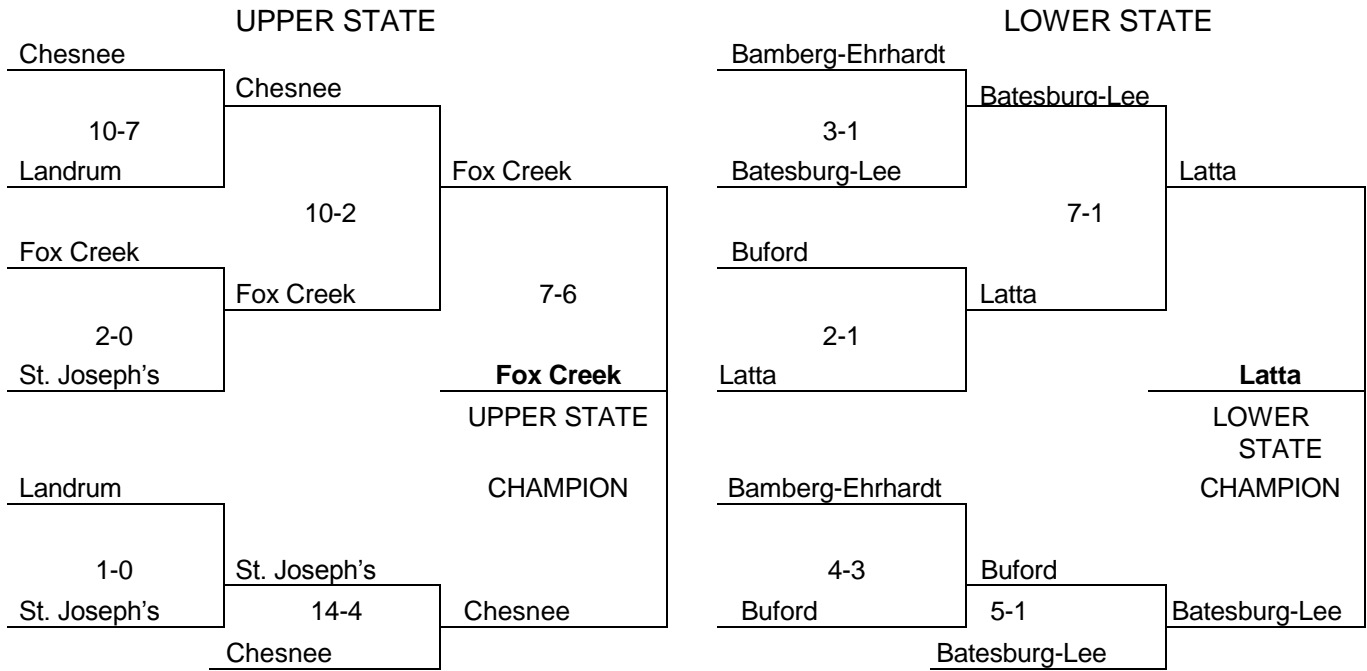

AAAAA BASEBALL

Game One
 Northwestern
River Bluff 4-2

Game Two
Northwestern 10-4
 River Bluff

Game Three
Northwestern 5-2 State Champion
 River Bluff

2017 UPPER AND LOWER STATE BASEBALL TOURNAMENTS CLASS AAAAA

UPPER STATE

LOWER STATE

AAAA BASEBALL

Game One	South Pointe
	A C Flora 9-7

Game Two	South Pointe
	A C Flora 8-1 State Champion

2017 UPPER AND LOWER STATE BASEBALL TOURNAMENTS CLASS AAAA

CLASS AAA BASEBALL

Game One **Seneca 2-0**
 Bishop England

Game Two
 Seneca
Bishop England 1-0

Game Three
 Seneca
Bishop England 4-2 State Champion

2017 UPPER AND LOWER STATE BASEBALL TOURNAMENTS CLASS AAA

UPPER STATE

LOWER STATE

CLASS AA BASEBALL PLAY-OFF PAIRINGS

Game One **Fox Creek** **3-2**
Latta

Game Two **Fox Creek** **11-1** **State Champion**
Latta

2017 UPPER AND LOWER STATE BASEBALL TOURNAMENTS CLASS AA

CLASS A BASEBALL PLAY-OFF PAIRINGS

Game One **Lewisville 4-2**
Lake View