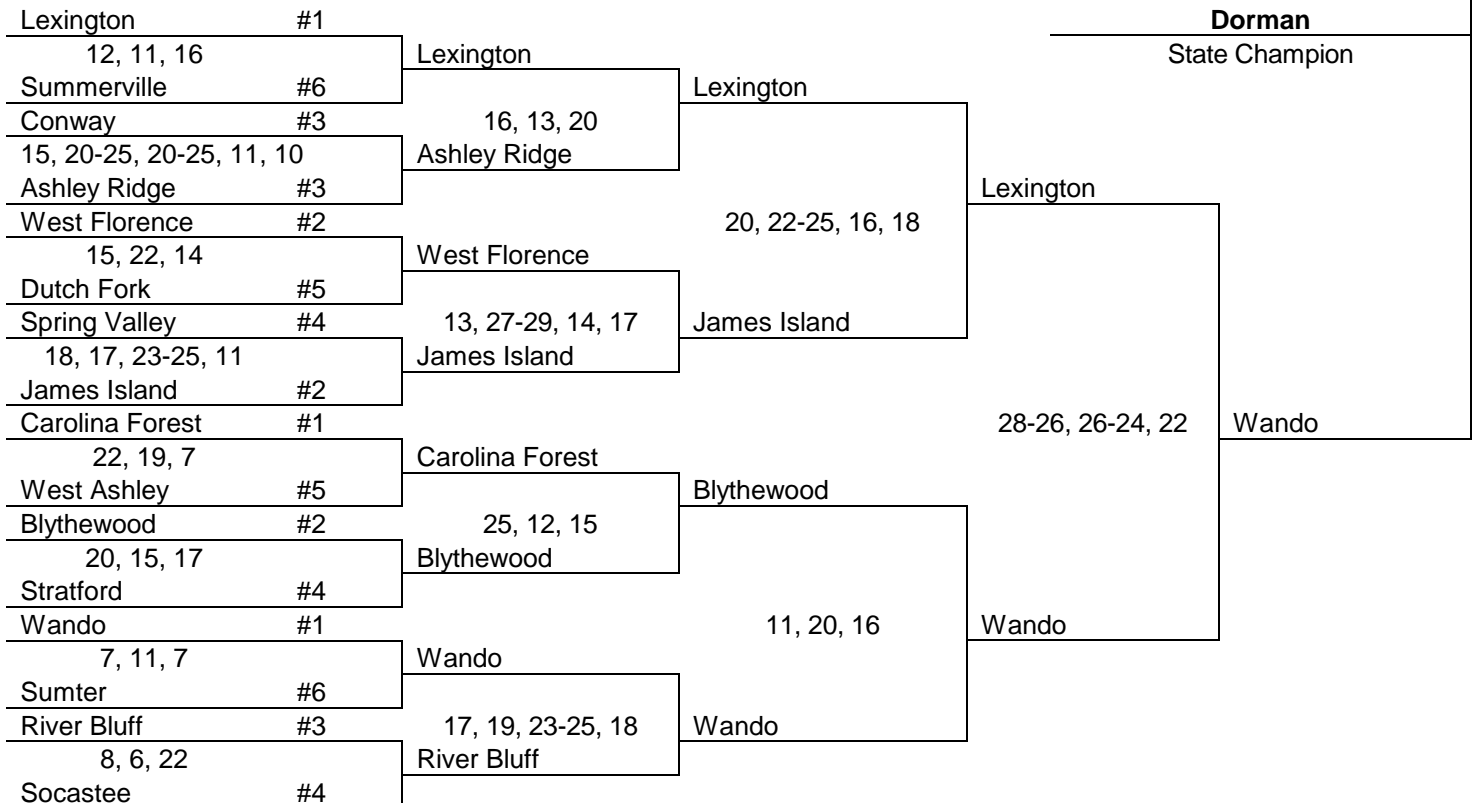

LOWER STATE

Dorman
State Champion

13, 27-25
23-25, 18