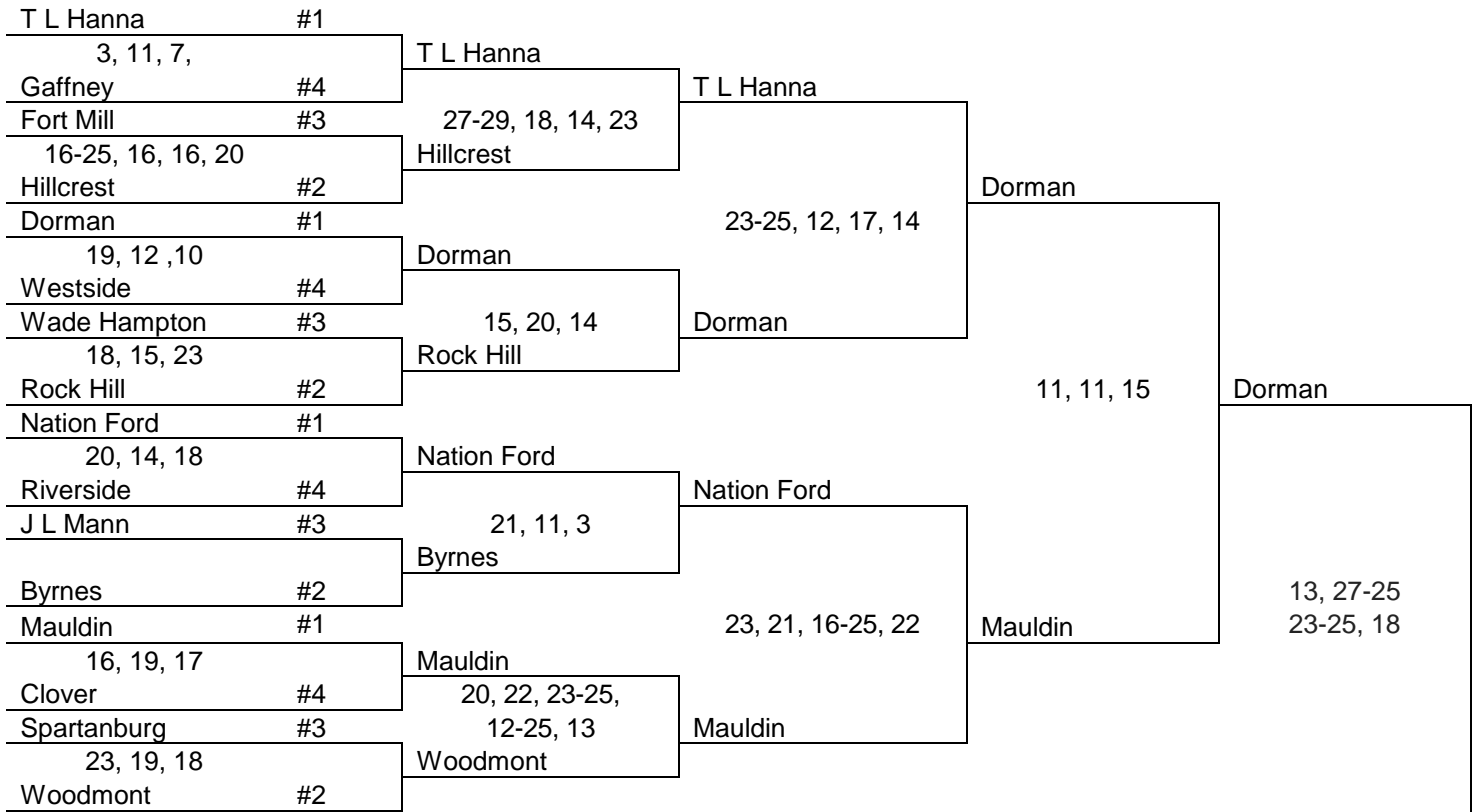

CLASS AAAAA

UPPER STATE