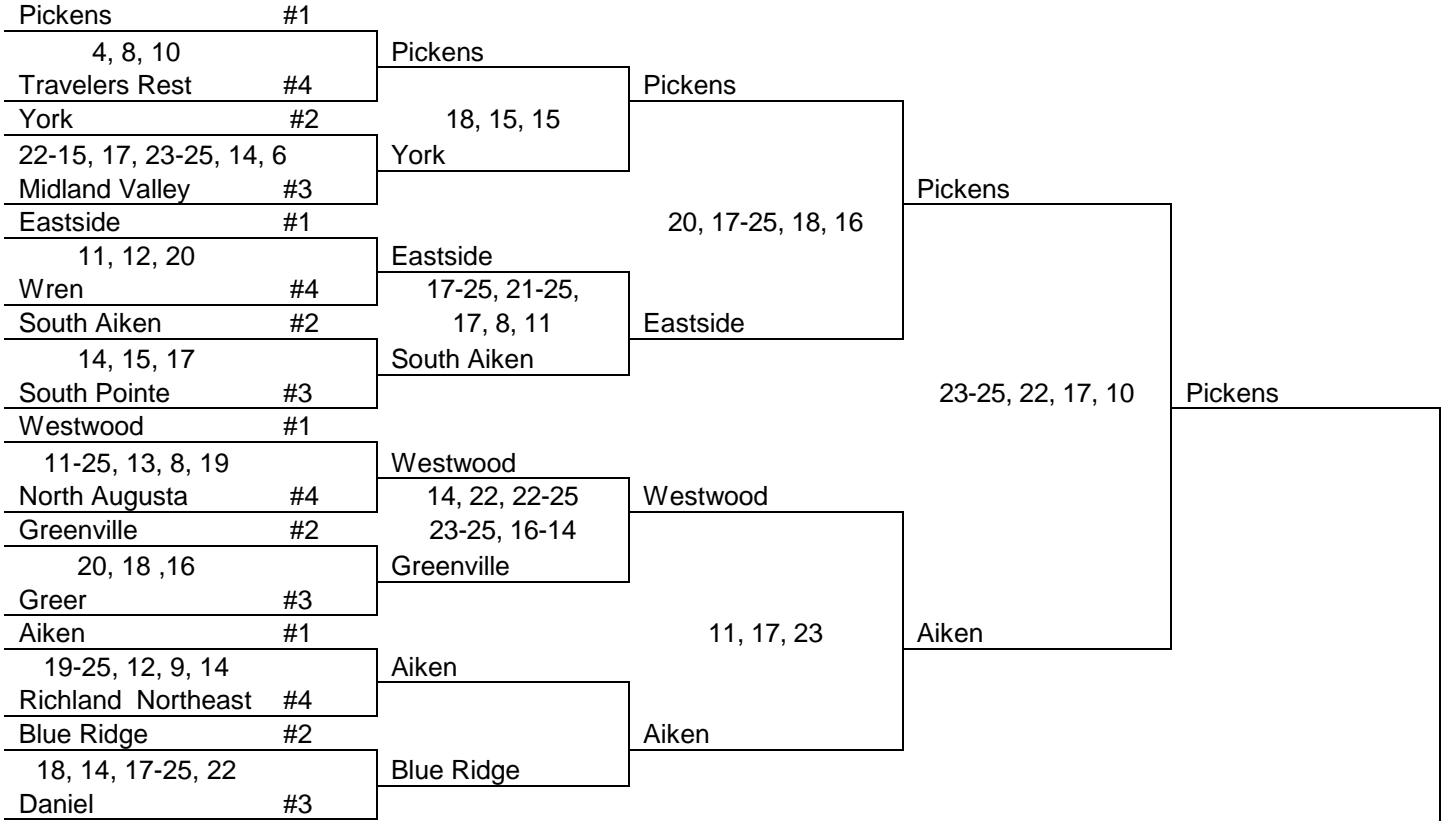

CLASS AAAA

UPPER STATE