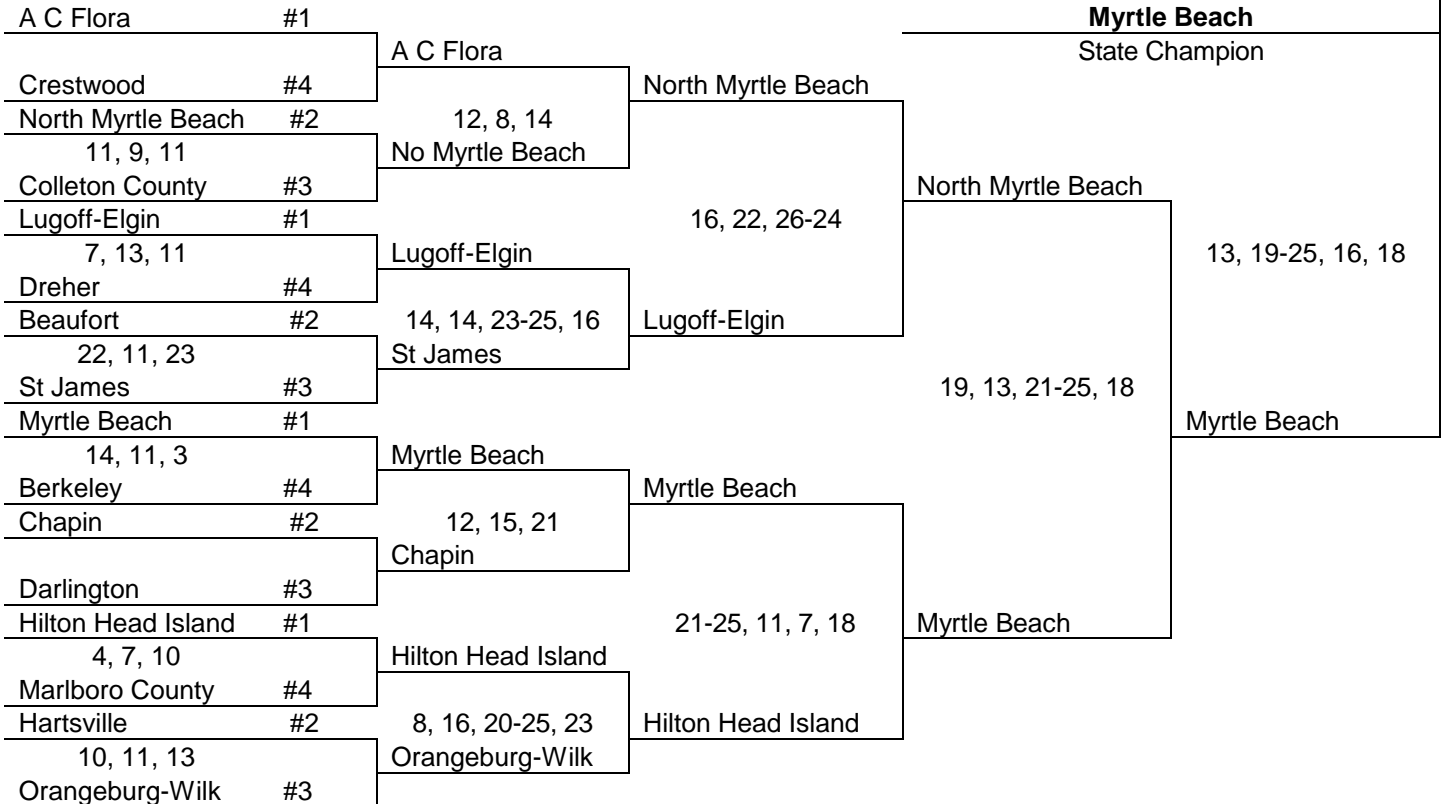

LOWER STATE