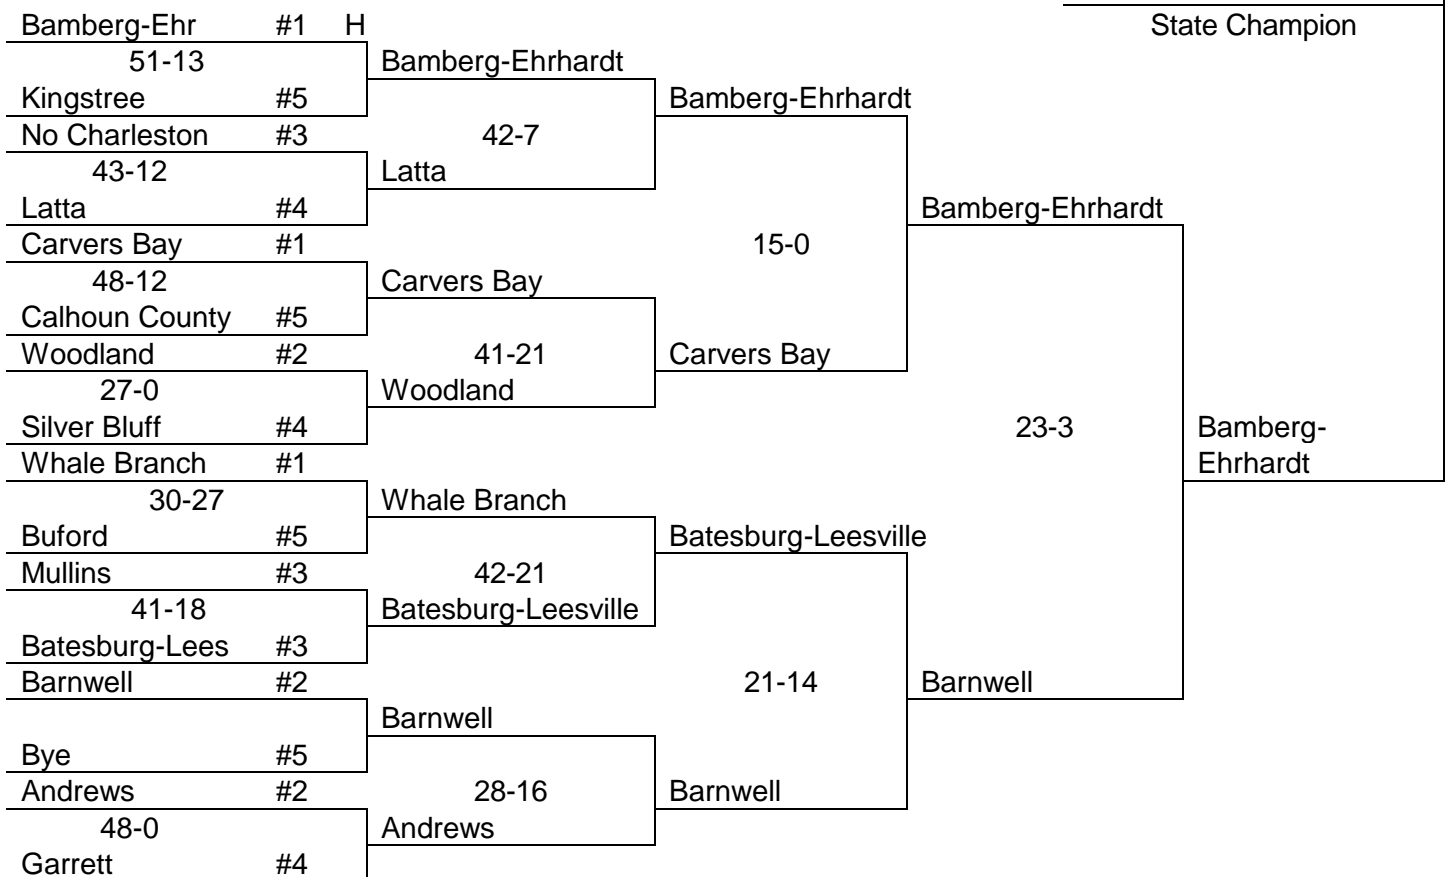

LOWER STATE