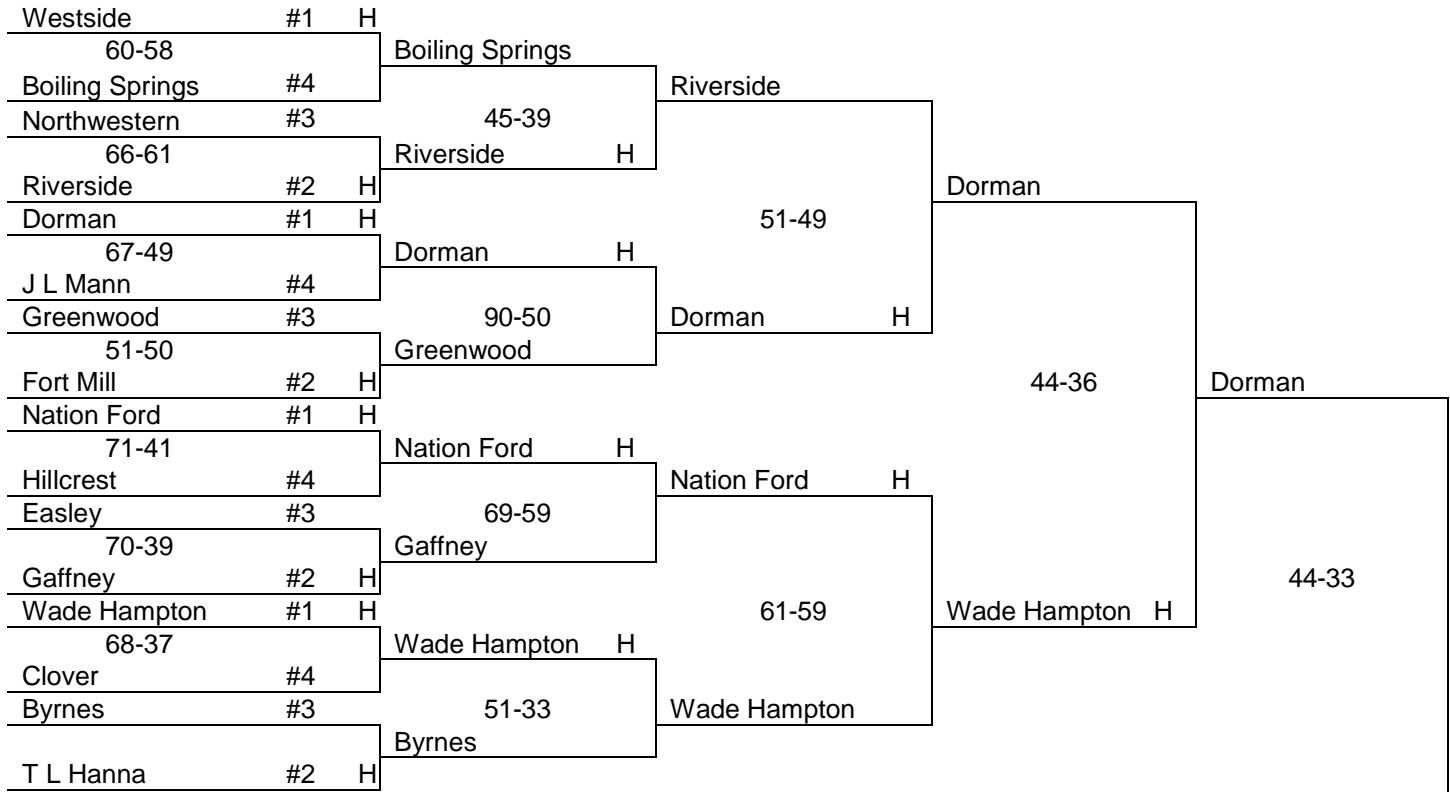

**AAAAA BASKETBALL**

**UPPER STATE**

**LOWER STATE**

**AAAA BASKETBALL**

**UPPER STATE**

Greenville #1 H				
65-60	Greenville H			
Union County #4		Westwood		
Westwood #2 H	61-57pm			
58-57	Westwood			
North Augusta #3				
Travelers Rest #1 H		65-64	South Aiken	
62-59	Travelers Rest H			
Belton-Honea Path #4				
South Aiken #2 H	64-57	South Aiken H		
68-51	South Aiken			
York #3			60-47	Ridge View
Ridge View #1 H				
72-38	Ridge View H			
Midland Valley #4		Ridge View		
Daniel #2 H	63-45			
56-47	Eastside			
Eastside #3				
Aiken #1 H		77-61	Ridge View	74-70
56-47	Aiken H			
South Pointe #4				
Greer #2 H	48-39	Aiken H		
49-42	Greer			
Wren #3				

**LOWER STATE**

A C Flora #1 H				<b>Ridge View</b>
67-52	A C Flora H			State Champion
Lugoff-Elgin #4		A C Flora		
Myrtle Beach #2 H	67-61			
78-71	Stall			
Stall #3				
Lakewood #1 H		57-47	A C Flora H	
60-45	Lakewood H			
Dreher #4				
Colleton County #2 H	64-47	Lakewood H		
75-67	Colleton County			
North Myrtle Beach #3				
Wilson #1 H			42-40	Wilson H
81-55	Wilson H			
Hilton Head Island #4		Wilson		
Orangeburg-Wilkinson #2 H	67-54			
	Orangeburg-Wilk.			
Darlington #3				
Berkeley #1 H		53-44	Wilson	
55-44	Berkeley H			
Marlboro County #4				
Hartsville #2 H	63-54	Berkeley H		
51-38	Hartsville			
Lower Richland #3				