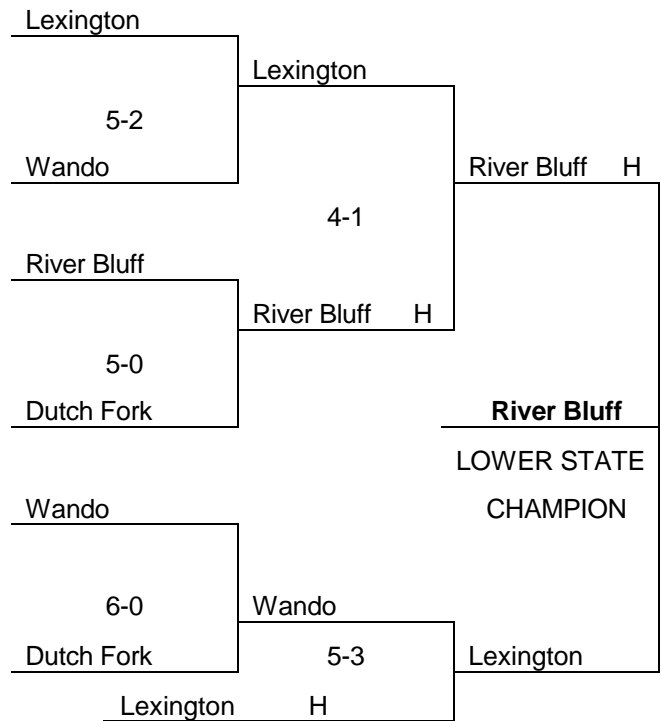

AAAAA BASEBALL

Game One
Dorman
River Bluff (9-1)

Game Two
Dorman (7-0)
7:00 pm
River Bluff

Game Three
Dorman (14-4) State Champion
River Bluff

2018 UPPER AND LOWER STATE BASEBALL TOURNAMENTS CLASS AAAAA

UPPER STATE

LOWER STATE