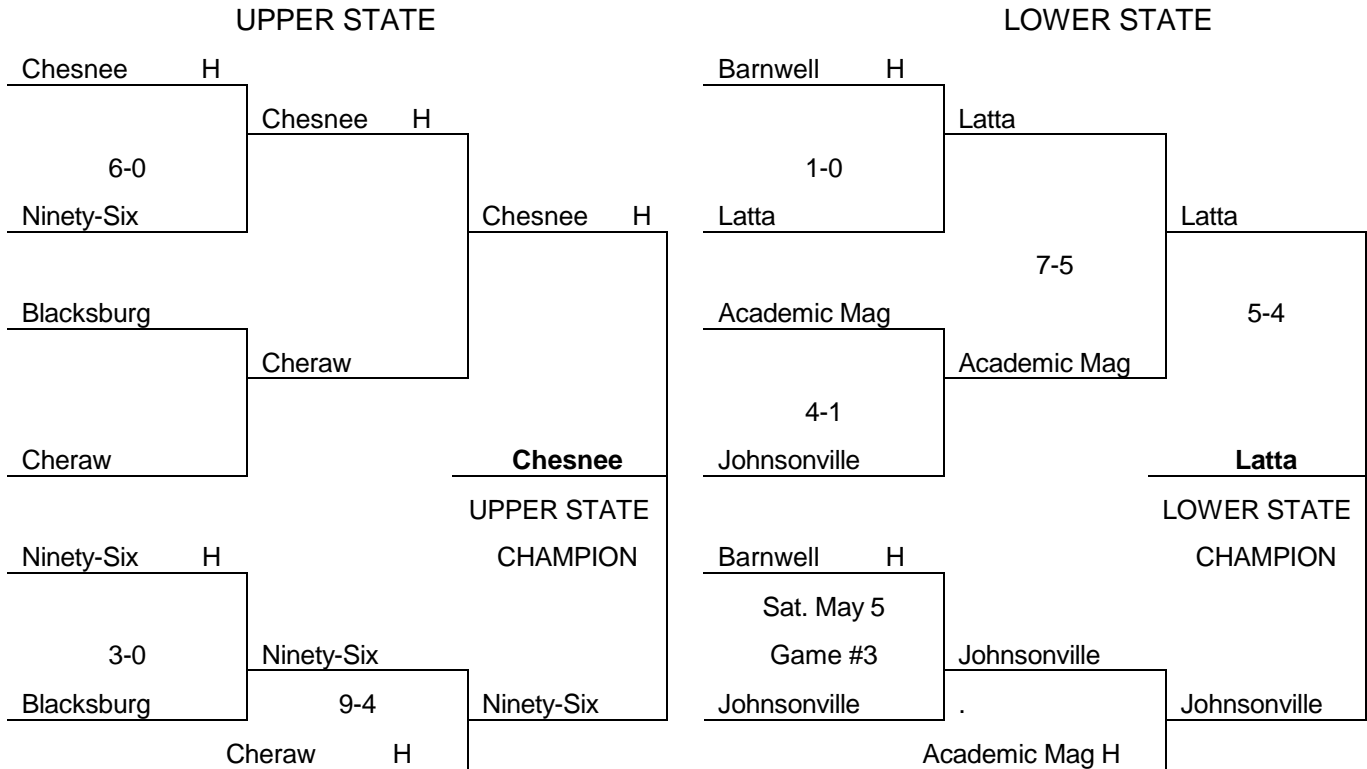

CLASS AAA BASEBALL

Game One
 Seneca
 Bishop England (2-1) H

Game Two
 Seneca
 Bishop England (1-0) State Champion

2018 UPPER AND LOWER STATE BASEBALL TOURNAMENTS CLASS AAA

UPPER STATE

LOWER STATE

CLASS AA BASEBALL PLAY-OFF PAIRINGS

Game One	Chesnee	
	Latta (5-3)	
Game Two	Chesnee (2-1)	
	Latta	
Game Three	Chesnee	
	Latta (4-3)	State Champion

2018 UPPER AND LOWER STATE BASEBALL TOURNAMENTS CLASS AA

CLASS A BASEBALL PLAY-OFF PAIRINGS

Most RBI's In A Season

67.....	Woody Smith	Andrews.....	1985
65.....	Josh Powell	Johnsonville	2010
62.....	Jonas Harrington	McColl.....	1974

Most Stolen Bases In One Game

9.....	Reggie Ford.....	N. Myrtle Beach	1994
9.....	Cody Willing.....	Fox Creek	2008