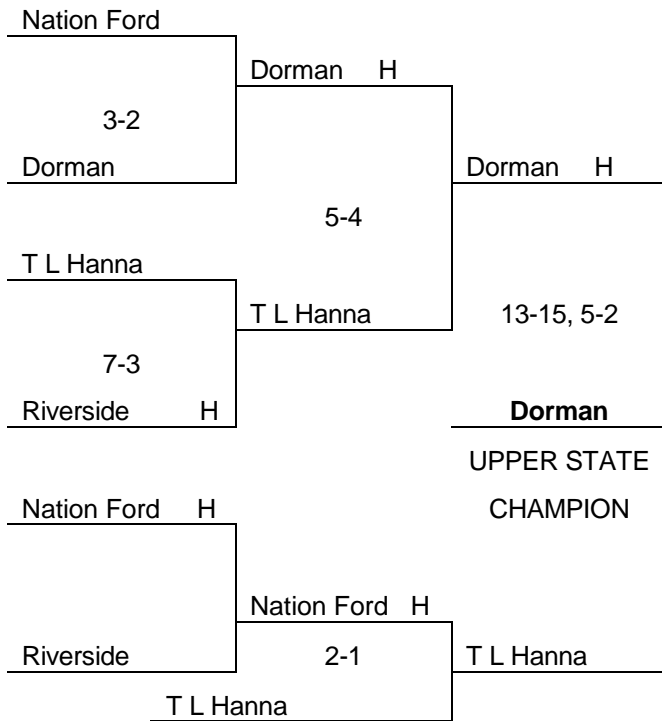

AAAAA BASEBALL

Game One
Dorman
River Bluff (9-1)

Game Two
Dorman (7-0)
7:00 pm
River Bluff

Game Three
Dorman (14-4) State Champion
River Bluff

2018 UPPER AND LOWER STATE BASEBALL TOURNAMENTS CLASS AAAAA

UPPER STATE

LOWER STATE