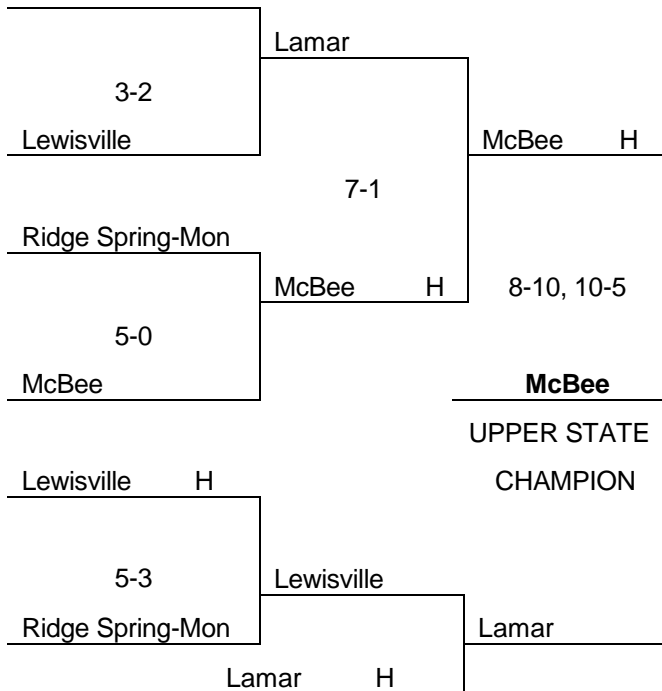

Game One **McBee (7-5)**
 6:00 pm
 Hannah-Pamplico H

Game Two **McBee (3-2)**
 7:00 pm
 Hannah-Pamplico

State Champion

2018 UPPER AND LOWER STATE BASEBALL TOURNAMENTS CLASS A

UPPER STATE

LOWER STATE

Lamar

Hannah-Pamplico