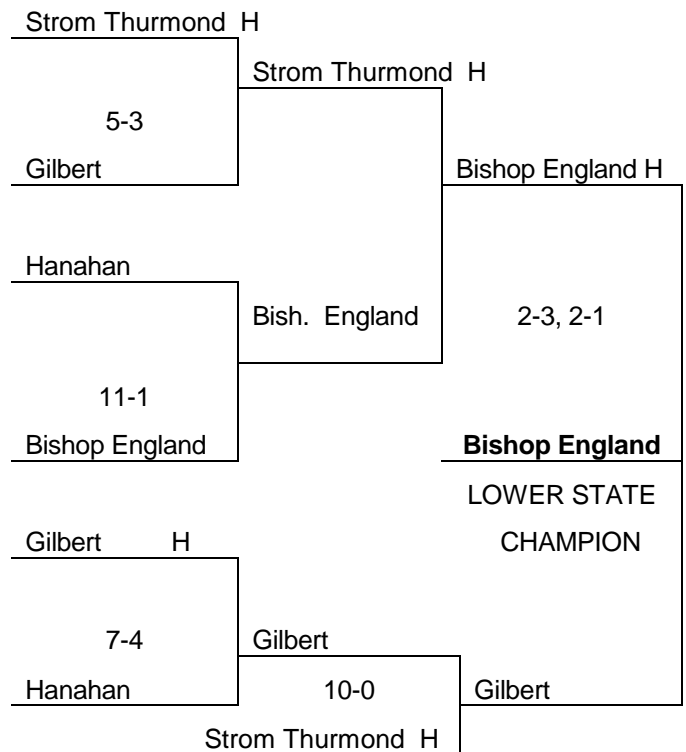

CLASS AAA BASEBALL

Game One
 Seneca
 Bishop England (2-1) H

Game Two
 Seneca
 Bishop England (1-0) State Champion

2018 UPPER AND LOWER STATE BASEBALL TOURNAMENTS CLASS AAA

UPPER STATE

LOWER STATE

CLASS AA BASEBALL PLAY-OFF PAIRINGS