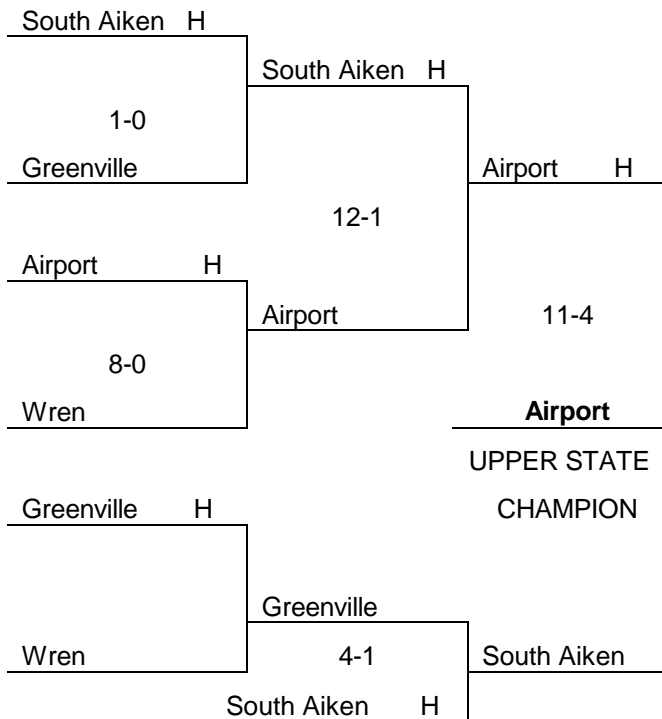

UPPER STATE

LOWER STATE

AAAA BASEBALL

Game One
 Airport
Chapin (8-0)

Game Two
 Airport
 7:00 pm
Chapin (2-1) State Champion

2018 UPPER AND LOWER STATE BASEBALL TOURNAMENTS CLASS AAAA

UPPER STATE

LOWER STATE