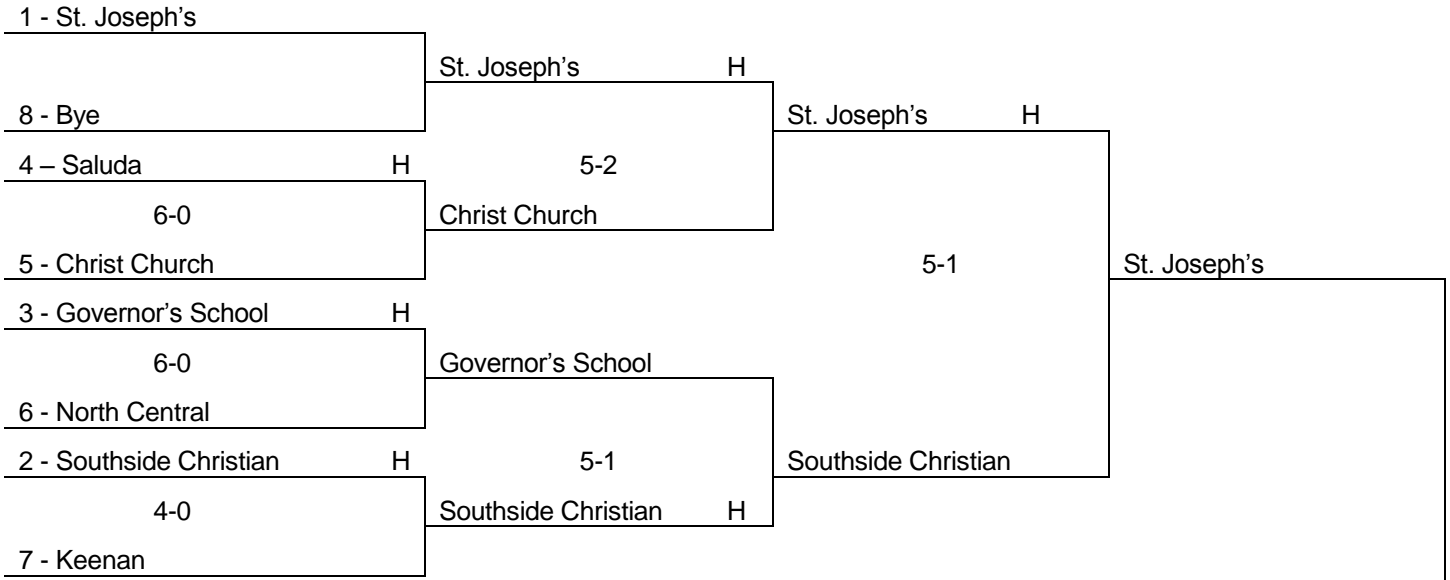

AA-A Tennis

UPPER STATE