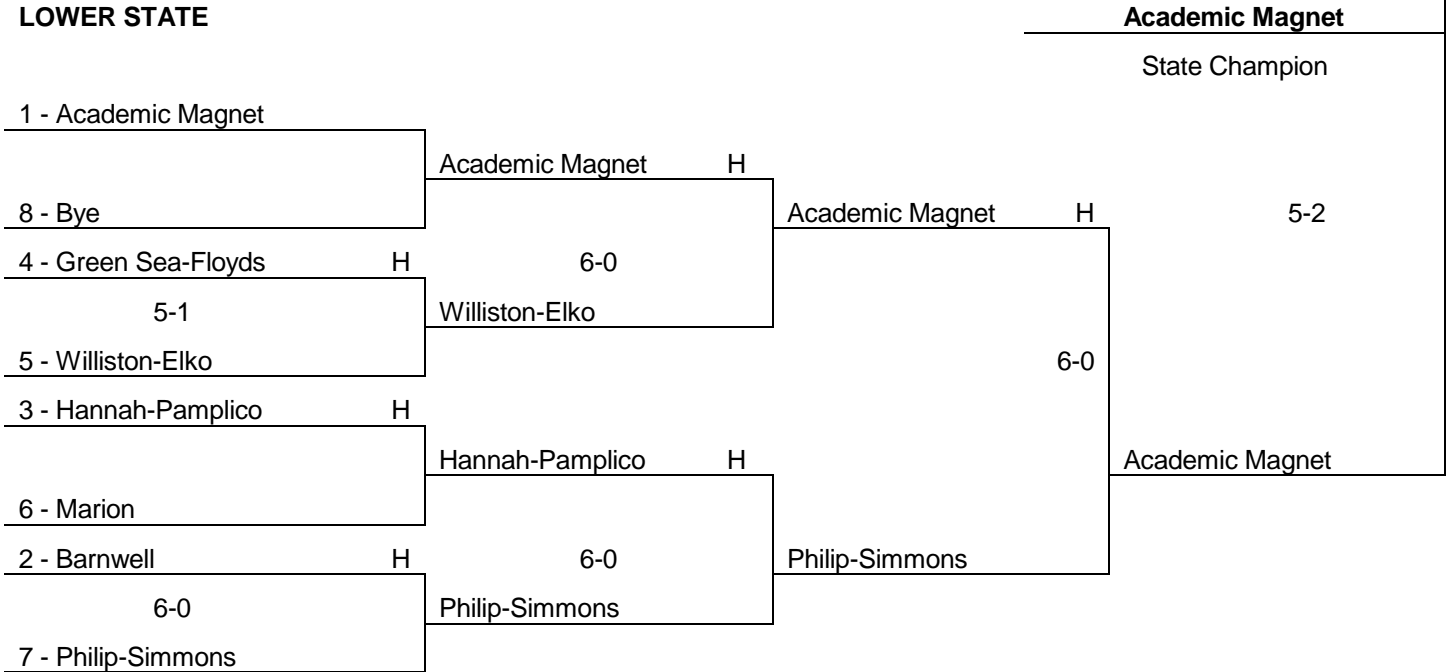

LOWER STATE