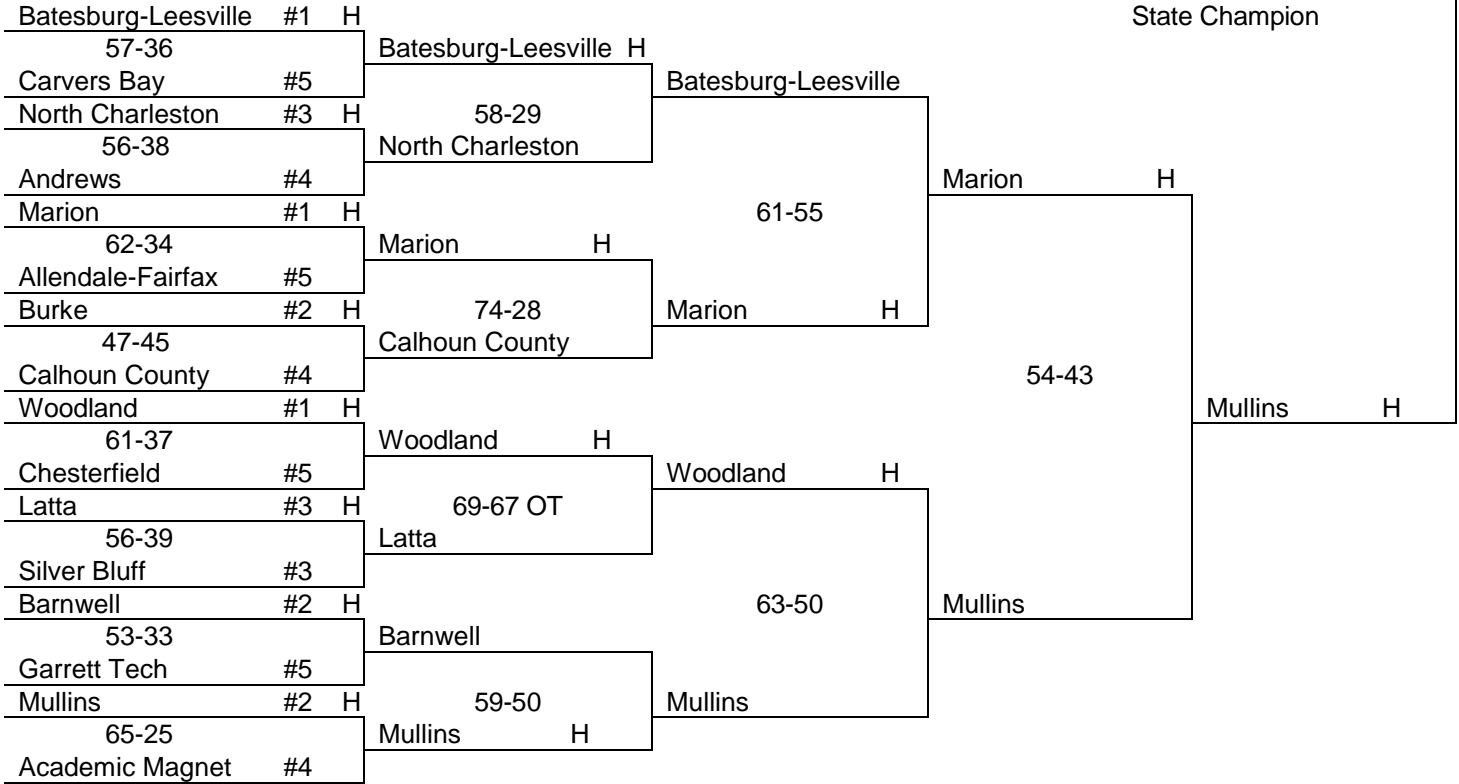

LOWER STATE