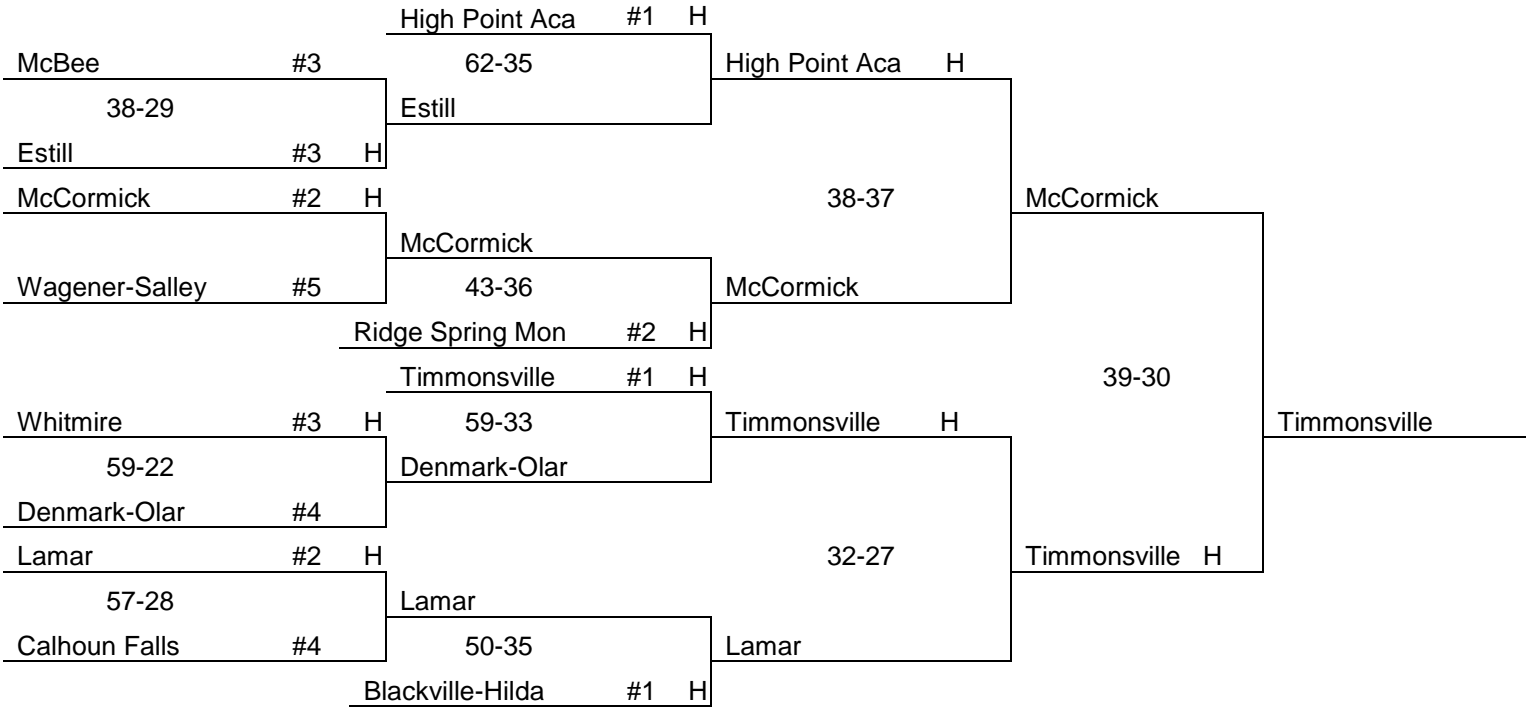

UPPER STATE

LOWER STATE

A BASKETBALL

Upper State

LOWER STATE

East Clarendon

**STATE BASKETBALL TEAM CHAMPIONS
(1918-19 – 2017-18)**

	<u>Champion</u>	<u>Coach</u>	<u>Runner-up</u>	<u>Coach</u>
1918-19	Florence			
1919-20	Florence			
1920-21	Woodruff			
1921-22	Anderson			
1922-23	McColl			
1923-24	Simpsonville			
1924-25	Anderson			
1925-26	Florence			
1926-27	Marion			
1927-1932	- No Results			
			C	
1933	Monetta	George Sawyer		
1934	Monetta	George Sawyer		
1935	Monetta	George Sawyer		
1936	Monetta	George Sawyer		
1937	Monetta	George Sawyer	Thornwell	
1938	Monetta	George Sawyer	Hannah	Zula Prosser
1939	Monetta	George Sawyer	Hannah	Zula Prosser
1940	Monetta	George Sawyer	Hannah	Zula Prosser
1941	Hannah	Zula Prosser	Summerton	
1942-43	Hannah	Zula Prosser	Silverstreet	
1943-44	No Results			
1944-45	Bowman	Monetta		
1945-46	Bowman		Clemson	
1946-47	No Results			
1947-48	Hollywood	Mac Quattlebaum	Lynchburg	
1948-49	Hollywood	Mac Quattlebaum	Sherwood	
1949-50	Hollywood	Mac Quattlebaum	Lynchburg	
1950-51	Hannah	Zula Prosser	Greenbriar	
1951-52	Hollywood	Mac Quattlebaum	Lynchburg	
1952-53	Hollywood	Mac Quattlebaum	Zion	
1953-54	Midway	Ford B. Stanton	Hollywood	Mac Quattlebaum
1954-55	Midway	Ford B. Stanton	Hollywood	Mac Quattlebaum
1955-56	Midway	Ford B. Stanton	Bush River	
1956-57	Hollywood	Mac Quattlebaum	Zion	
1957-58	Grays		Bush River	
1958-59	Hollywood	Mac Quattlebaum	Bethune	
1959-60	Indiantown	Keith Lane	Hannah	Bussy Poston
1960-61	Bethune		Grays	
1961-62	Hannah	Bussy Poston	Bethune	
1962-63	Summerton		Indiantown	Jimmy Smith
1963-64	Pamplico	Robert Young	Bethune	
1964-65	Cross	Jim Roberts	Bethune	C. R. Hinson
1965-66	Cross		Bowman	
1966-67	Heath Springs		Baron DeKalb	
1967-68	Branchville		Baron DeKalb	
1968-69	Baron DeKalb		Olanta	