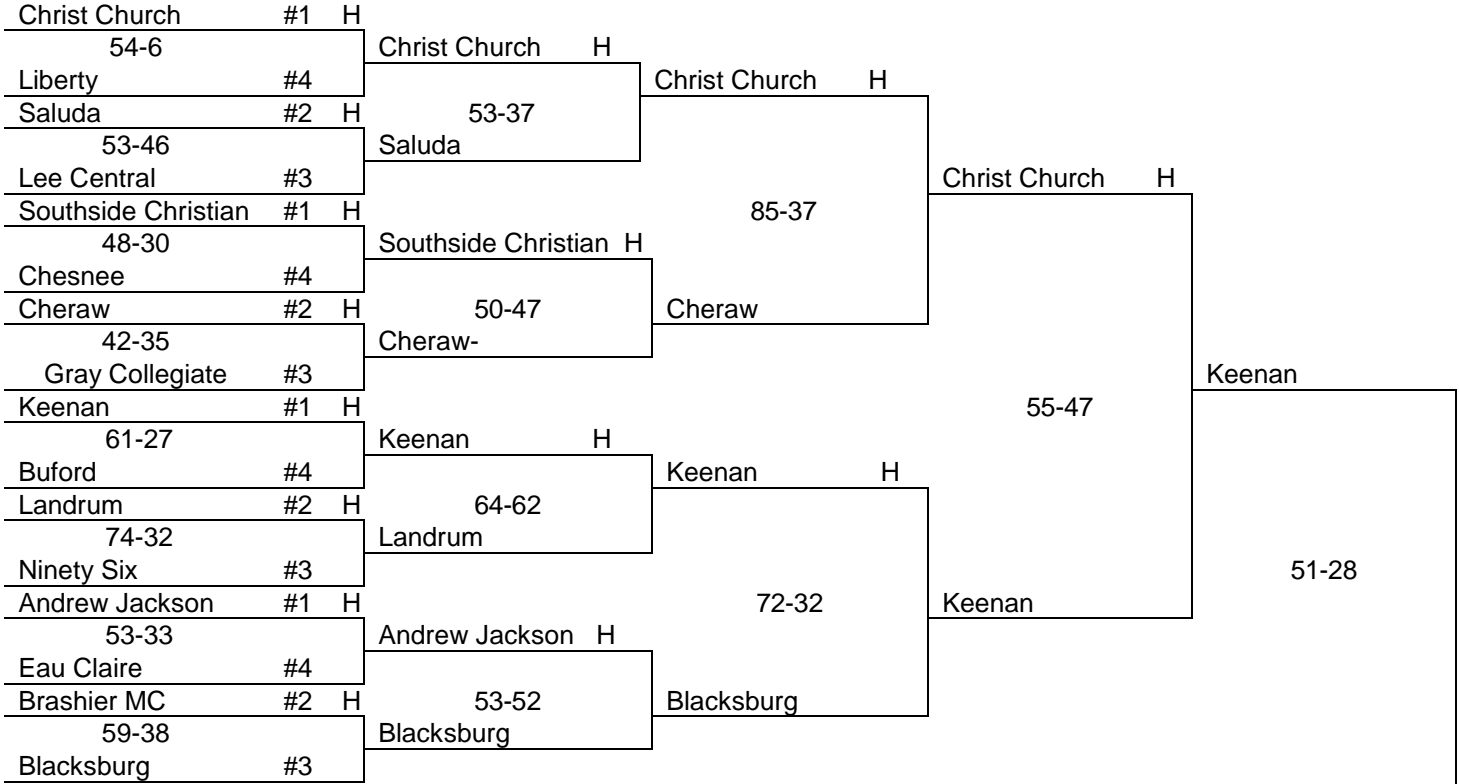

UPPER STATE

LOWER STATE

A BASKETBALL

Upper State

LOWER STATE

East Clarendon

**STATE BASKETBALL TEAM CHAMPIONS
(1918-19 – 2017-18)**

	<u>Champion</u>	<u>Coach</u>	<u>Runner-up</u>	<u>Coach</u>
1918-19	Florence			
1919-20	Florence			
1920-21	Woodruff			
1921-22	Anderson			
1922-23	McColl			
1923-24	Simpsonville			
1924-25	Anderson			
1925-26	Florence			
1926-27	Marion			
1927-1932	- No Results			
			C	
1933	Monetta	George Sawyer		
1934	Monetta	George Sawyer		
1935	Monetta	George Sawyer		
1936	Monetta	George Sawyer		
1937	Monetta	George Sawyer	Thornwell	
1938	Monetta	George Sawyer	Hannah	Zula Prosser
1939	Monetta	George Sawyer	Hannah	Zula Prosser
1940	Monetta	George Sawyer	Hannah	Zula Prosser
1941	Hannah	Zula Prosser	Summerton	
1942-43	Hannah	Zula Prosser	Silverstreet	
1943-44	No Results			
1944-45	Bowman	Monetta		
1945-46	Bowman		Clemson	
1946-47	No Results			
1947-48	Hollywood	Mac Quattlebaum	Lynchburg	
1948-49	Hollywood	Mac Quattlebaum	Sherwood	
1949-50	Hollywood	Mac Quattlebaum	Lynchburg	
1950-51	Hannah	Zula Prosser	Greenbriar	
1951-52	Hollywood	Mac Quattlebaum	Lynchburg	
1952-53	Hollywood	Mac Quattlebaum	Zion	
1953-54	Midway	Ford B. Stanton	Hollywood	Mac Quattlebaum
1954-55	Midway	Ford B. Stanton	Hollywood	Mac Quattlebaum
1955-56	Midway	Ford B. Stanton	Bush River	
1956-57	Hollywood	Mac Quattlebaum	Zion	
1957-58	Grays		Bush River	
1958-59	Hollywood	Mac Quattlebaum	Bethune	
1959-60	Indiantown	Keith Lane	Hannah	Bussy Poston
1960-61	Bethune		Grays	
1961-62	Hannah	Bussy Poston	Bethune	
1962-63	Summerton		Indiantown	Jimmy Smith
1963-64	Pamplico	Robert Young	Bethune	
1964-65	Cross	Jim Roberts	Bethune	C. R. Hinson
1965-66	Cross		Bowman	
1966-67	Heath Springs		Baron DeKalb	
1967-68	Branchville		Baron DeKalb	
1968-69	Baron DeKalb		Olanta	