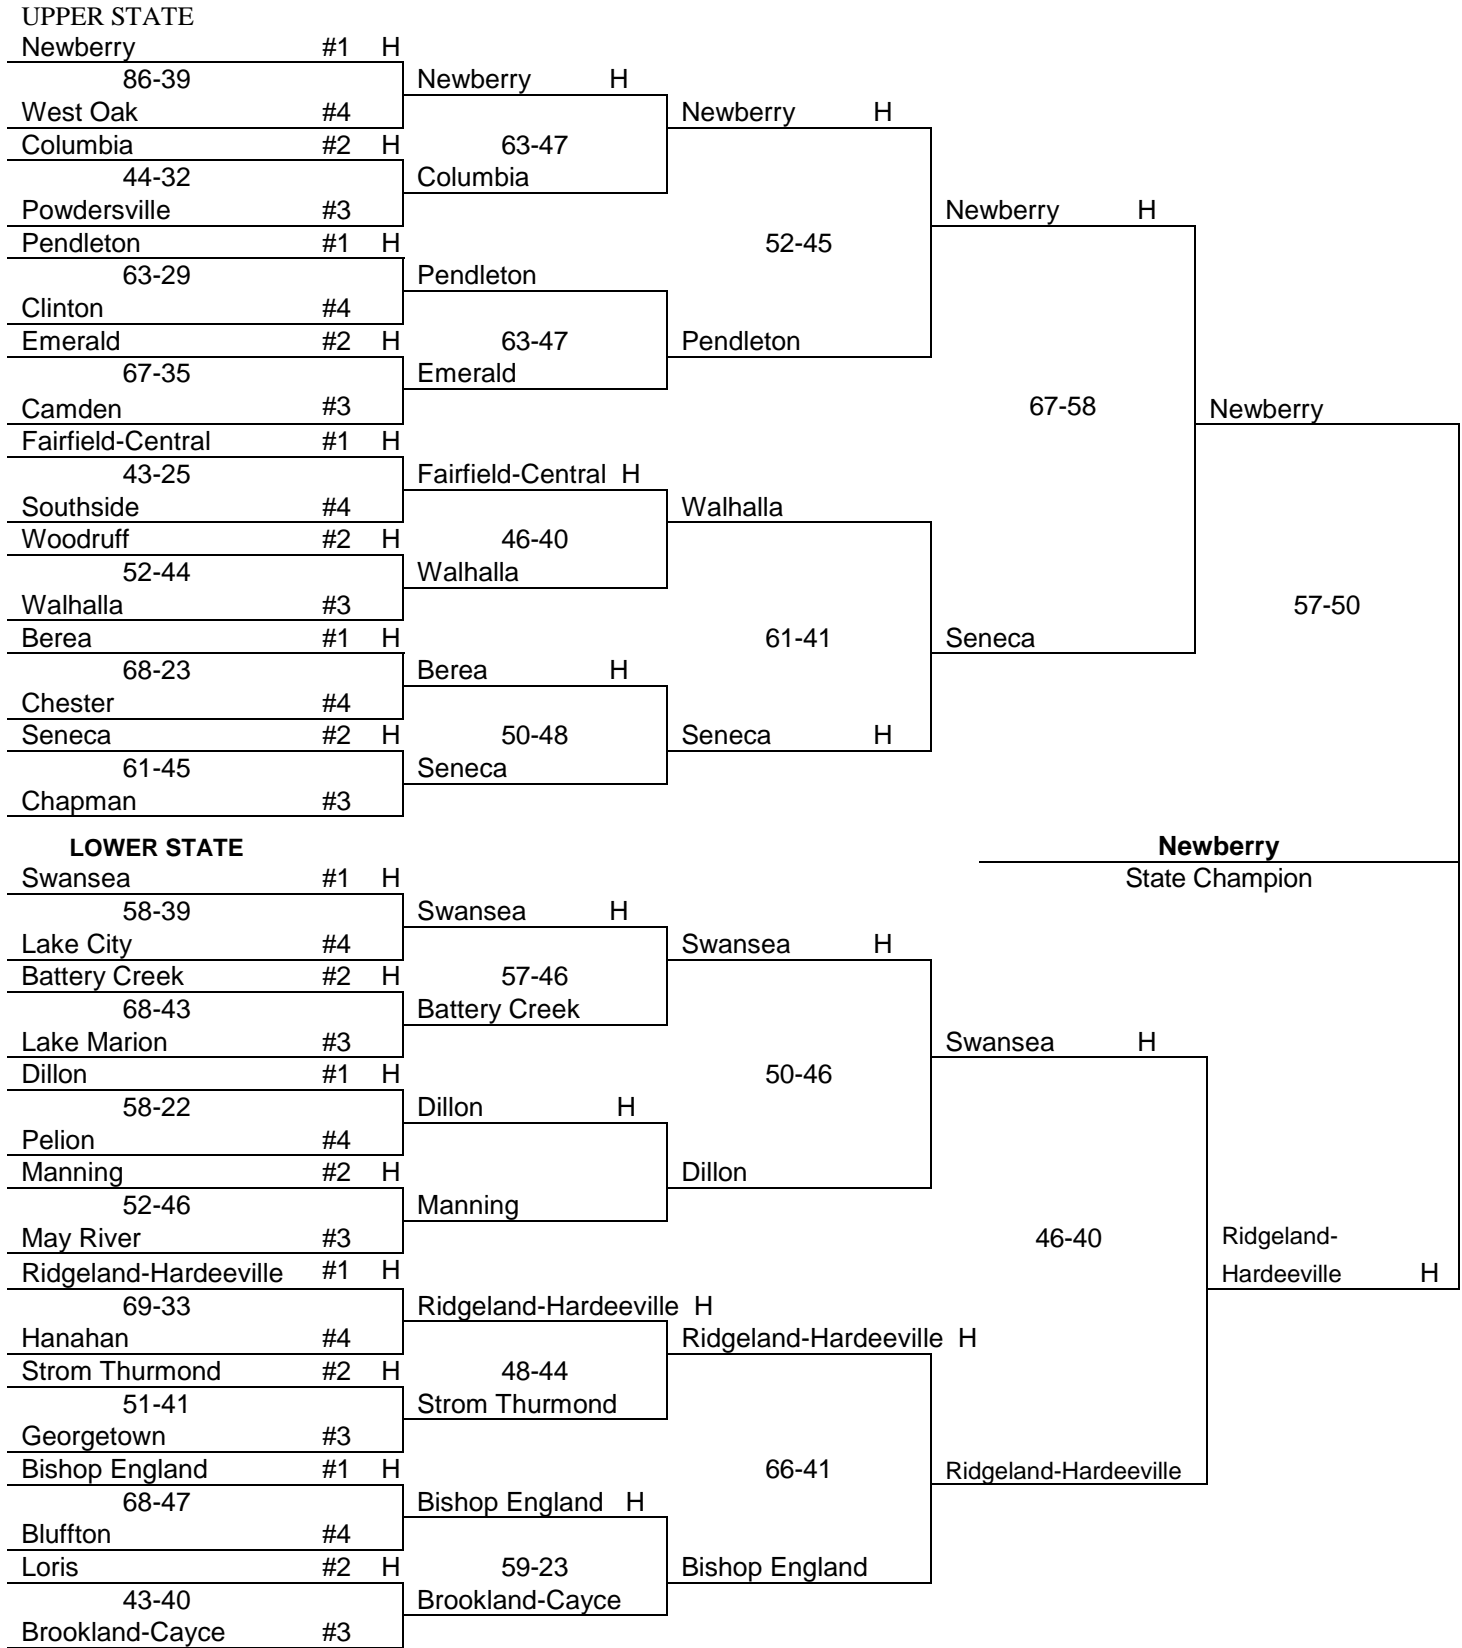

AAA BASKETBALL