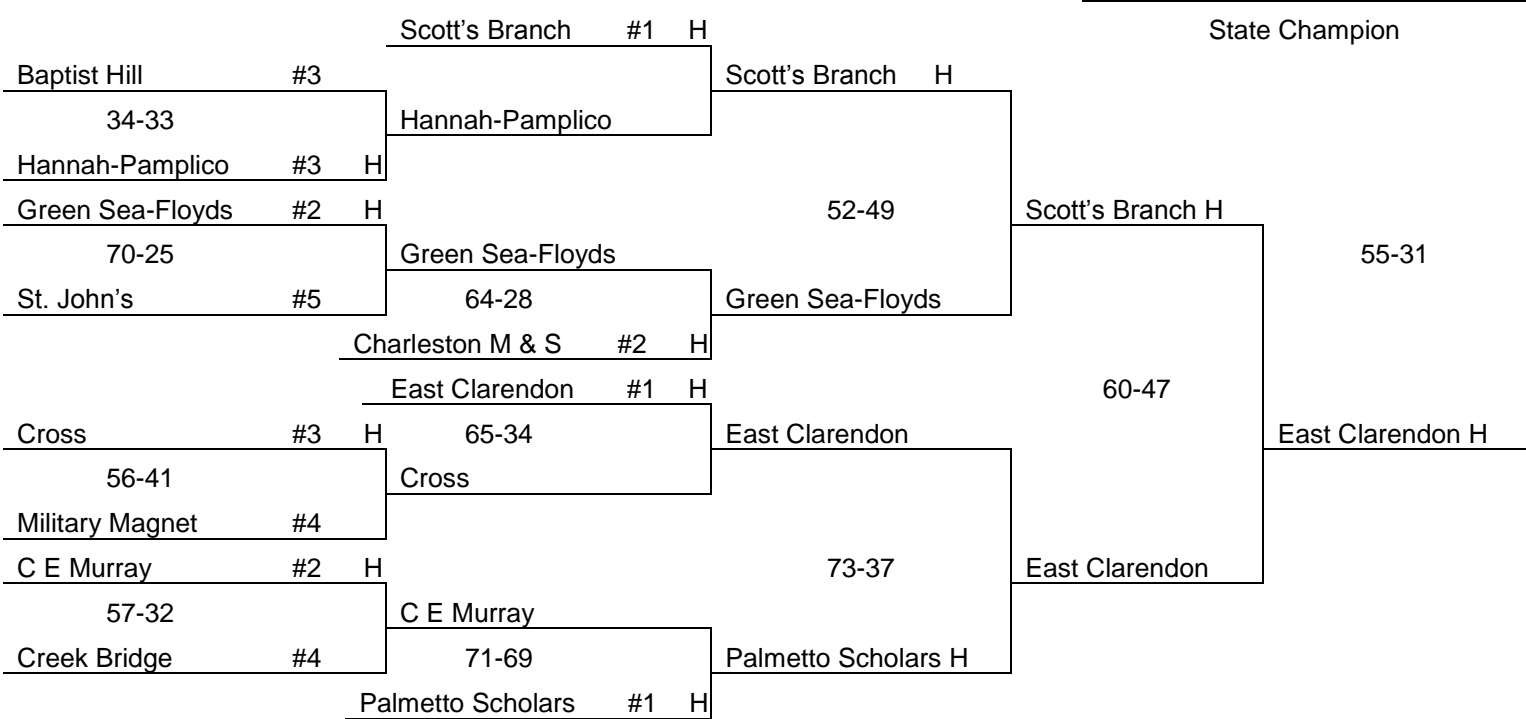

UPPER STATE

LOWER STATE

A BASKETBALL

Upper State

LOWER STATE

East Clarendon

**STATE BASKETBALL TEAM CHAMPIONS
(1918-19 – 2017-18)**

	<u>Champion</u>	<u>Coach</u>	<u>Runner-up</u>	<u>Coach</u>
1918-19	Florence			
1919-20	Florence			
1920-21	Woodruff			
1921-22	Anderson			
1922-23	McColl			
1923-24	Simpsonville			
1924-25	Anderson			
1925-26	Florence			
1926-27	Marion			
1927-1932	- No Results			
			C	
1933	Monetta	George Sawyer		
1934	Monetta	George Sawyer		
1935	Monetta	George Sawyer		
1936	Monetta	George Sawyer		
1937	Monetta	George Sawyer	Thornwell	
1938	Monetta	George Sawyer	Hannah	Zula Prosser
1939	Monetta	George Sawyer	Hannah	Zula Prosser
1940	Monetta	George Sawyer	Hannah	Zula Prosser
1941	Hannah	Zula Prosser	Summerton	
1942-43	Hannah	Zula Prosser	Silverstreet	
1943-44	No Results			
1944-45	Bowman	Monetta		
1945-46	Bowman		Clemson	
1946-47	No Results			
1947-48	Hollywood	Mac Quattlebaum	Lynchburg	
1948-49	Hollywood	Mac Quattlebaum	Sherwood	
1949-50	Hollywood	Mac Quattlebaum	Lynchburg	
1950-51	Hannah	Zula Prosser	Greenbriar	
1951-52	Hollywood	Mac Quattlebaum	Lynchburg	
1952-53	Hollywood	Mac Quattlebaum	Zion	
1953-54	Midway	Ford B. Stanton	Hollywood	Mac Quattlebaum
1954-55	Midway	Ford B. Stanton	Hollywood	Mac Quattlebaum
1955-56	Midway	Ford B. Stanton	Bush River	
1956-57	Hollywood	Mac Quattlebaum	Zion	
1957-58	Grays		Bush River	
1958-59	Hollywood	Mac Quattlebaum	Bethune	
1959-60	Indiantown	Keith Lane	Hannah	Bussy Poston
1960-61	Bethune		Grays	
1961-62	Hannah	Bussy Poston	Bethune	
1962-63	Summerton		Indiantown	Jimmy Smith
1963-64	Pamplico	Robert Young	Bethune	
1964-65	Cross	Jim Roberts	Bethune	C. R. Hinson
1965-66	Cross		Bowman	
1966-67	Heath Springs		Baron DeKalb	
1967-68	Branchville		Baron DeKalb	
1968-69	Baron DeKalb		Olanta	