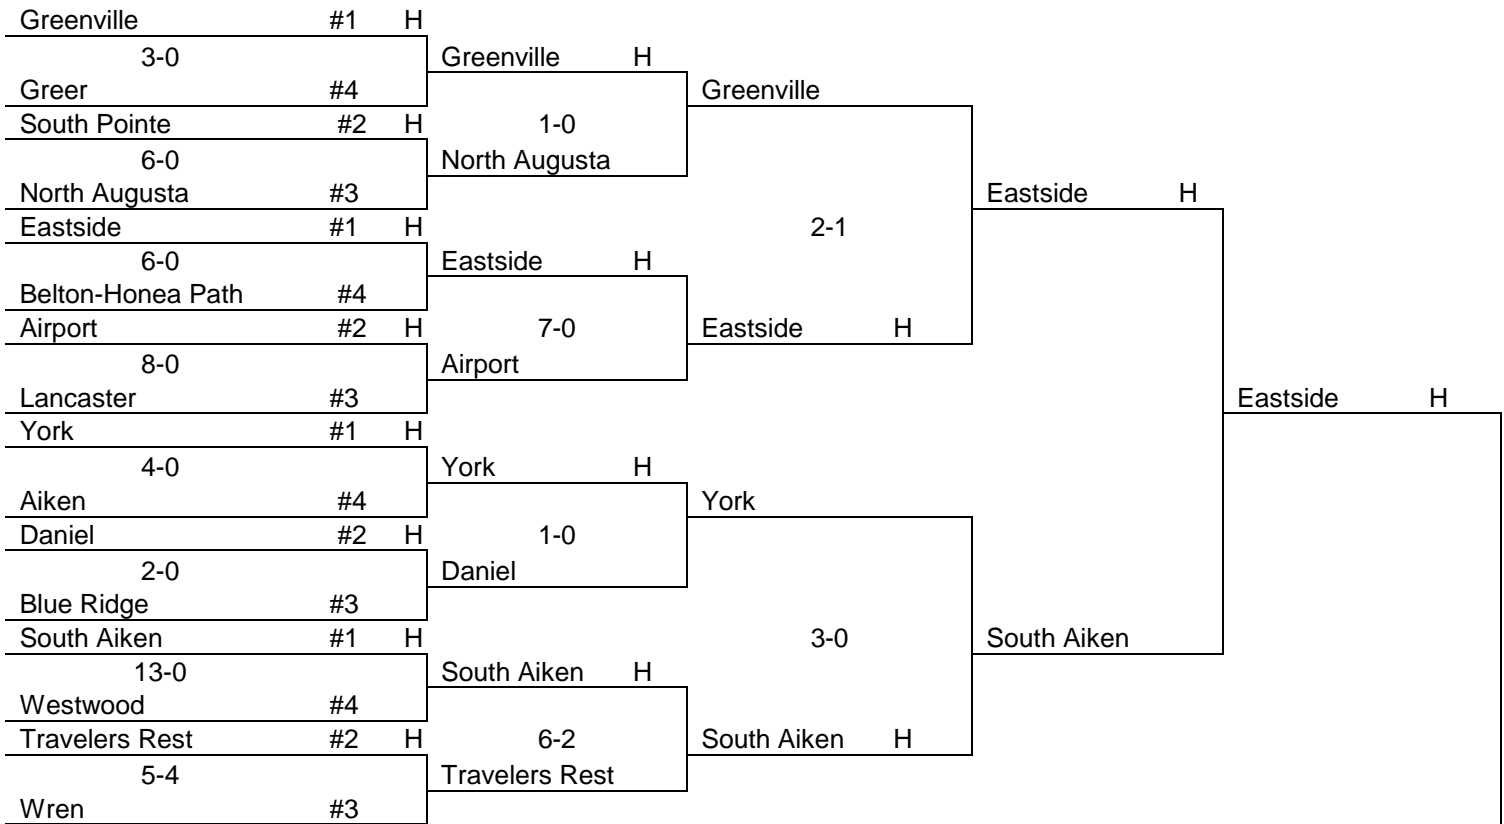

AAAAA GIRLS SOCCER

UPPER STATE

LOWER STATE

AAAA GIRLS SOCCER

UPPER STATE

LOWER STATE

AAA GIRLS SOCCER

UPPER STATE

Woodruff #1 H				
7-0	Woodruff H			
West Oak #4		Woodruff H		
Camden #2 H	4-1			
	Camden			
Berea #3			Woodruff H	
Walhalla #1 H		2-1		
2-0	Walhalla H			
Mid-Carolina #4				
Carolina #2 H	5-2	Walhalla		
5-0	Carolina			
Chester #3			6-0	Indian Land H
Indian Land #1 H				
14-0	Indian Land H			
Southside #4		Indian Land H		
Broome #2 H	8-0			
2-1	Crescent			
Crescent #3				
Powdersville #1 H		4-0	Indian Land	
	Powdersville H			
Fairfield-Central #4				
Pendleton #2 H		Pendleton		
4-2	Pendleton			
Chapman #3				