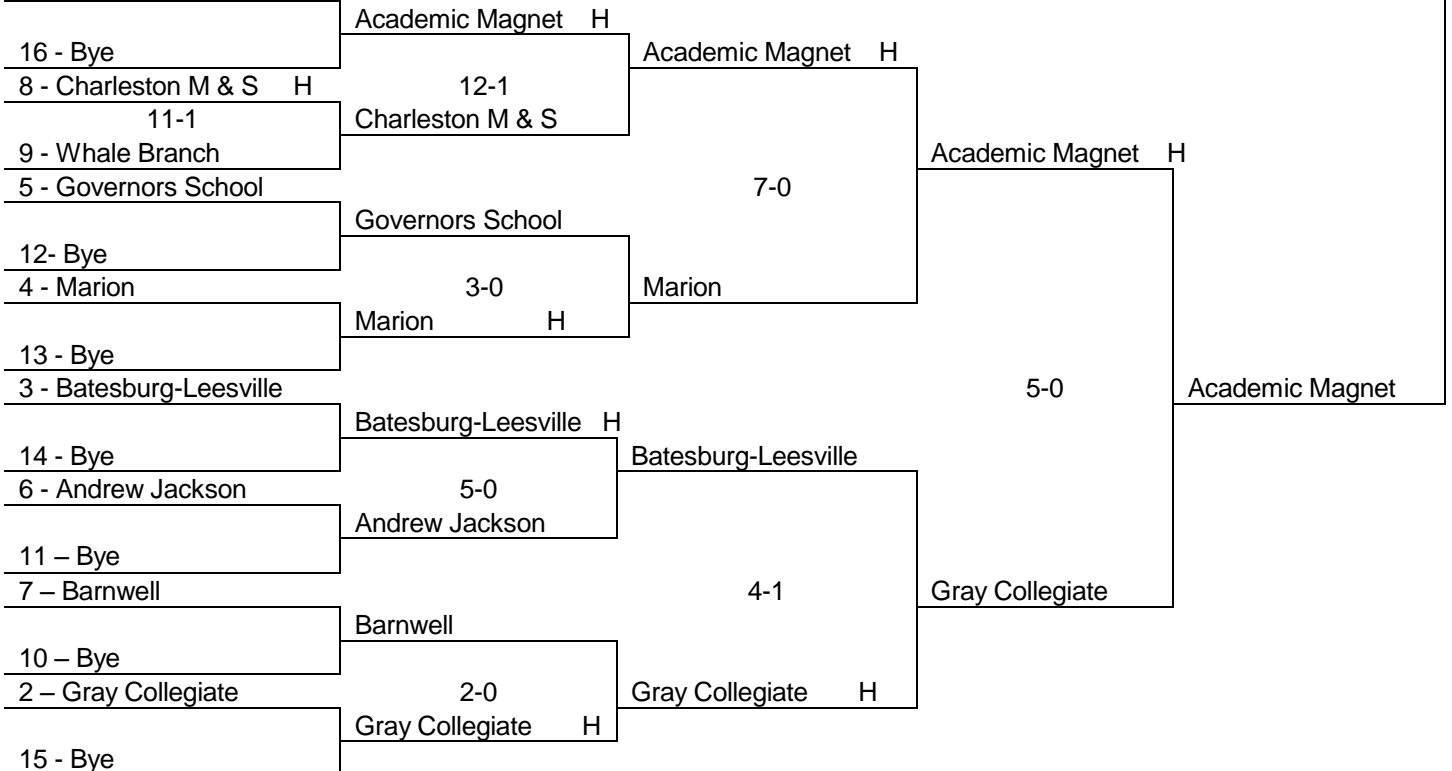

LOWER STATE

1 - Academic Magnet