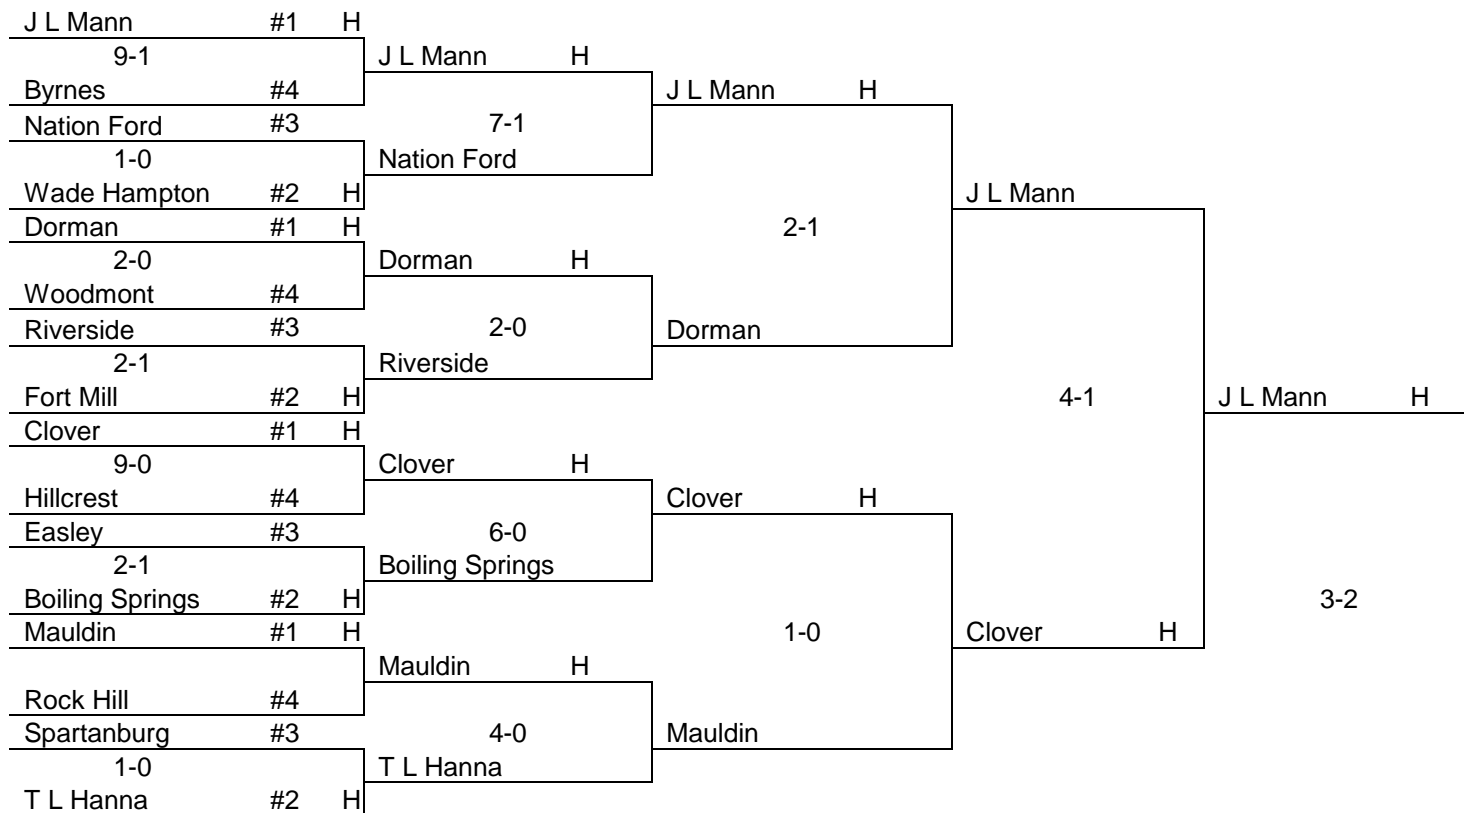

AAAAA GIRLS SOCCER

UPPER STATE