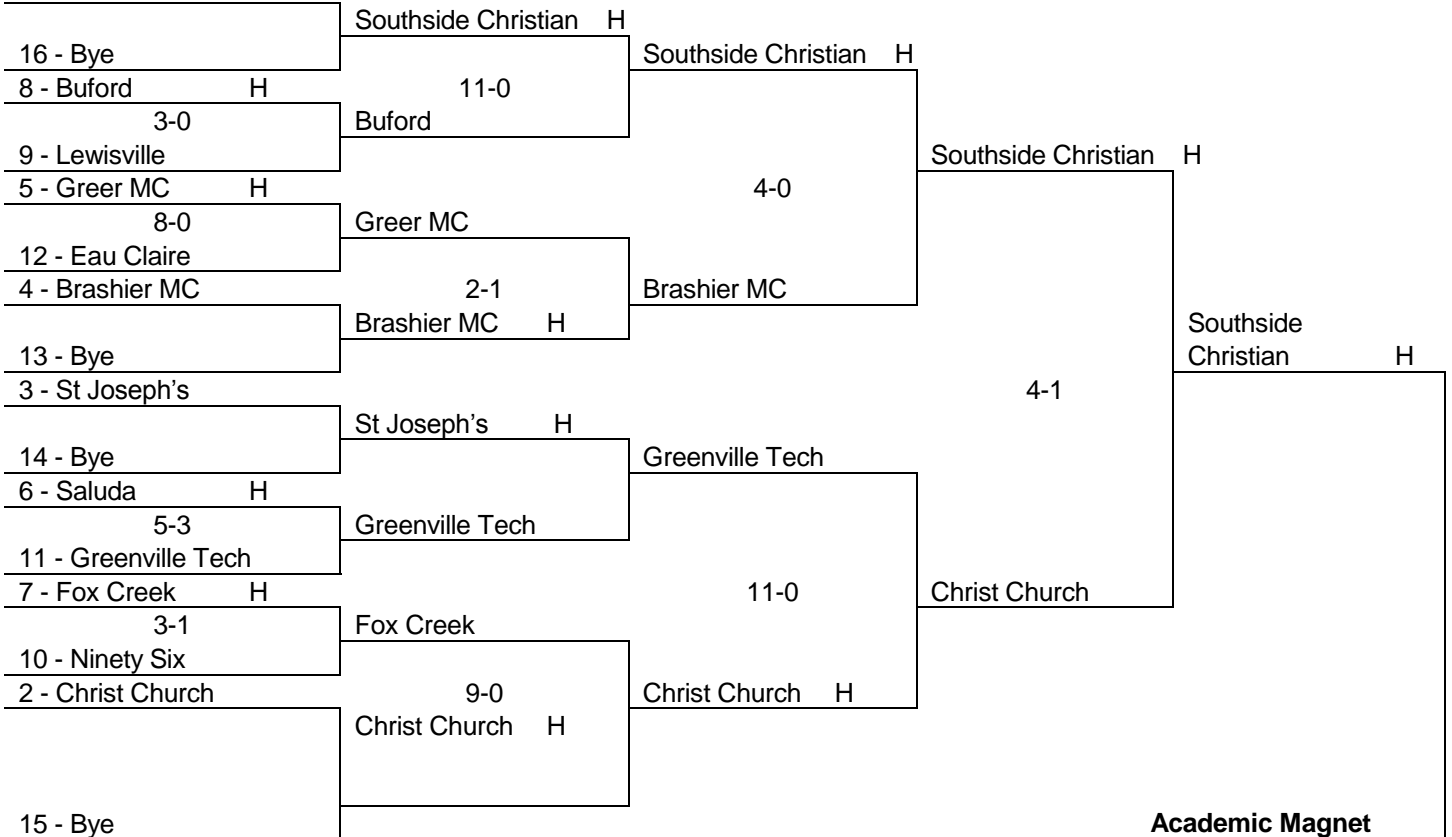

AA GIRLS SOCCER

UPPER STATE

1 - Southside Christian