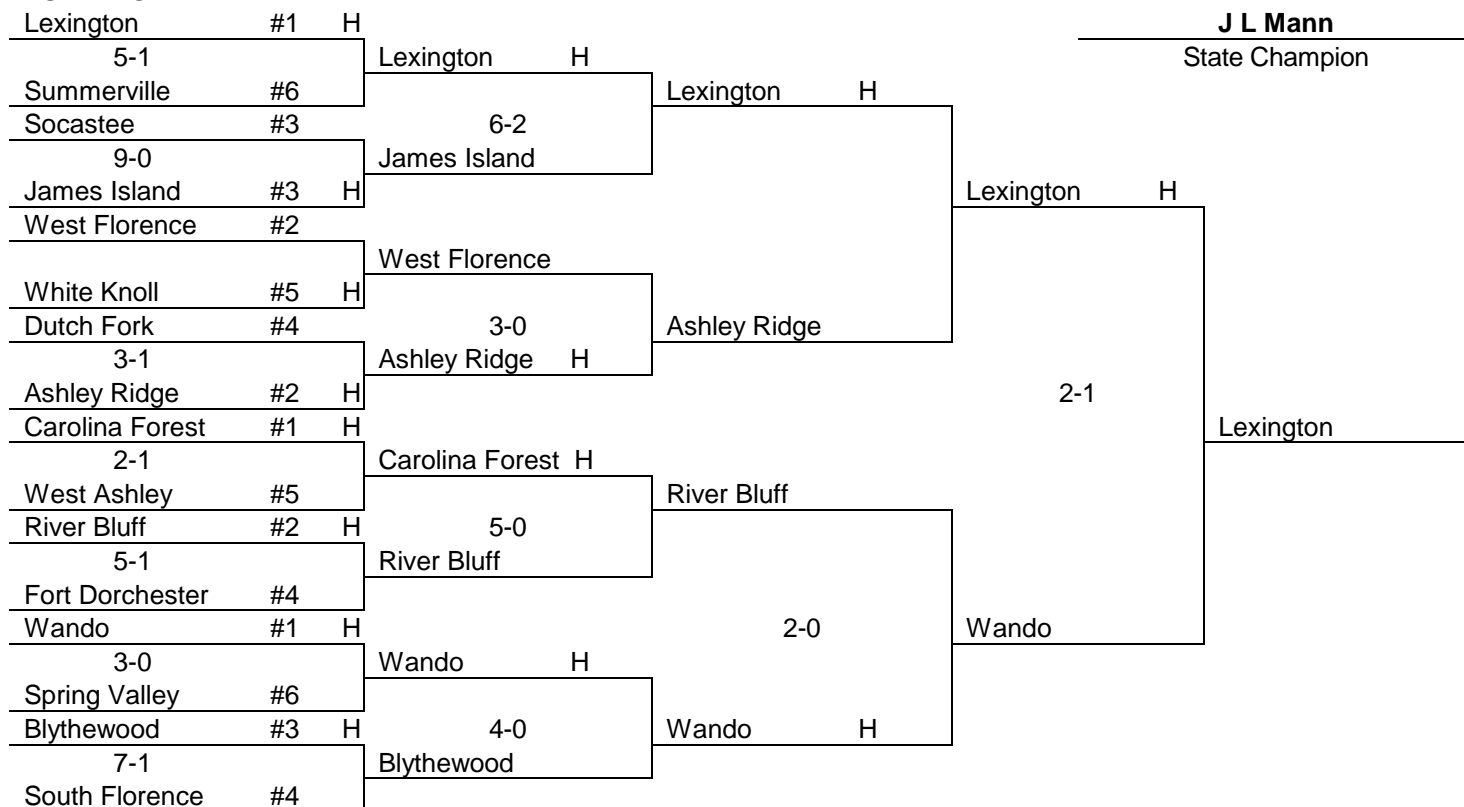

AAAAA GIRLS SOCCER

UPPER STATE

LOWER STATE

AAAA GIRLS SOCCER

UPPER STATE

LOWER STATE

AAA GIRLS SOCCER

UPPER STATE

Woodruff #1 H				
7-0	Woodruff H			
West Oak #4		Woodruff H		
Camden #2 H	4-1			
	Camden			
Berea #3			Woodruff H	
Walhalla #1 H		2-1		
2-0	Walhalla H			
Mid-Carolina #4				
Carolina #2 H	5-2	Walhalla		
5-0	Carolina			
Chester #3			6-0	Indian Land H
Indian Land #1 H				
14-0	Indian Land H			
Southside #4		Indian Land H		
Broome #2 H	8-0			
2-1	Crescent			
Crescent #3				
Powdersville #1 H		4-0	Indian Land	
	Powdersville H			
Fairfield-Central #4				
Pendleton #2 H		Pendleton		
4-2	Pendleton			
Chapman #3				

LOWER STATE

Swansea #1 H				Bishop England
13-0	Swansea H			State Champion
Loris #4		Swansea H		
Wade Hampton #2 H	4-0			
15-0	Wade Hampton			
Lake Marion #3			Swansea H	
Waccamaw #1 H		1-0		3-0
	Waccamaw H			
Strom Thurmond #4				
Hanahan #2 H	2-0	Waccamaw		
5-0	May River			
May River #3				
Bluffton #1 H			1-0	Bishop England
	Bluffton H			
Bye #4		Bluffton H		
Brookland-Cayce #2 H	3-1			
2-0	Brookland-Cayce			
Georgetown #3				
Bishop England #1 H		4-1	Bishop England	
9-0	Bishop England H			
Battery Creek #4				
Aynor #2 H	7-0	Bishop England		
7-0	Gilbert			
Gilbert #3				

Most Goals in a Season

66	Bri Reynolds	Swansea	2018
60	Bryn Post	RNE	2002
59	Kasey Parker	Lexington	2015
59	Megan Smith	Travelers Rest	2000
56	Satoya Murray	Marlboro County	2007
51	Alex Mathis	Broome	2015
48	Claire Wigfall	Wando	2000
47	Naomi Matthusen	Lexington	2017
46	Sarah Purvis	Woodland	2015
46	Caitlin Robinson	T L Hanna	2006
42	Payton Patterson	Lancaster	2016
40	Sarah Jacobs	Riverside	2007
39	Kristen Allen	Daniel	1999
38	Bailey Will	Saluda	2017
33	Alex Mathis	Broom	2012
31	Joanne Hunter	Wando	1998