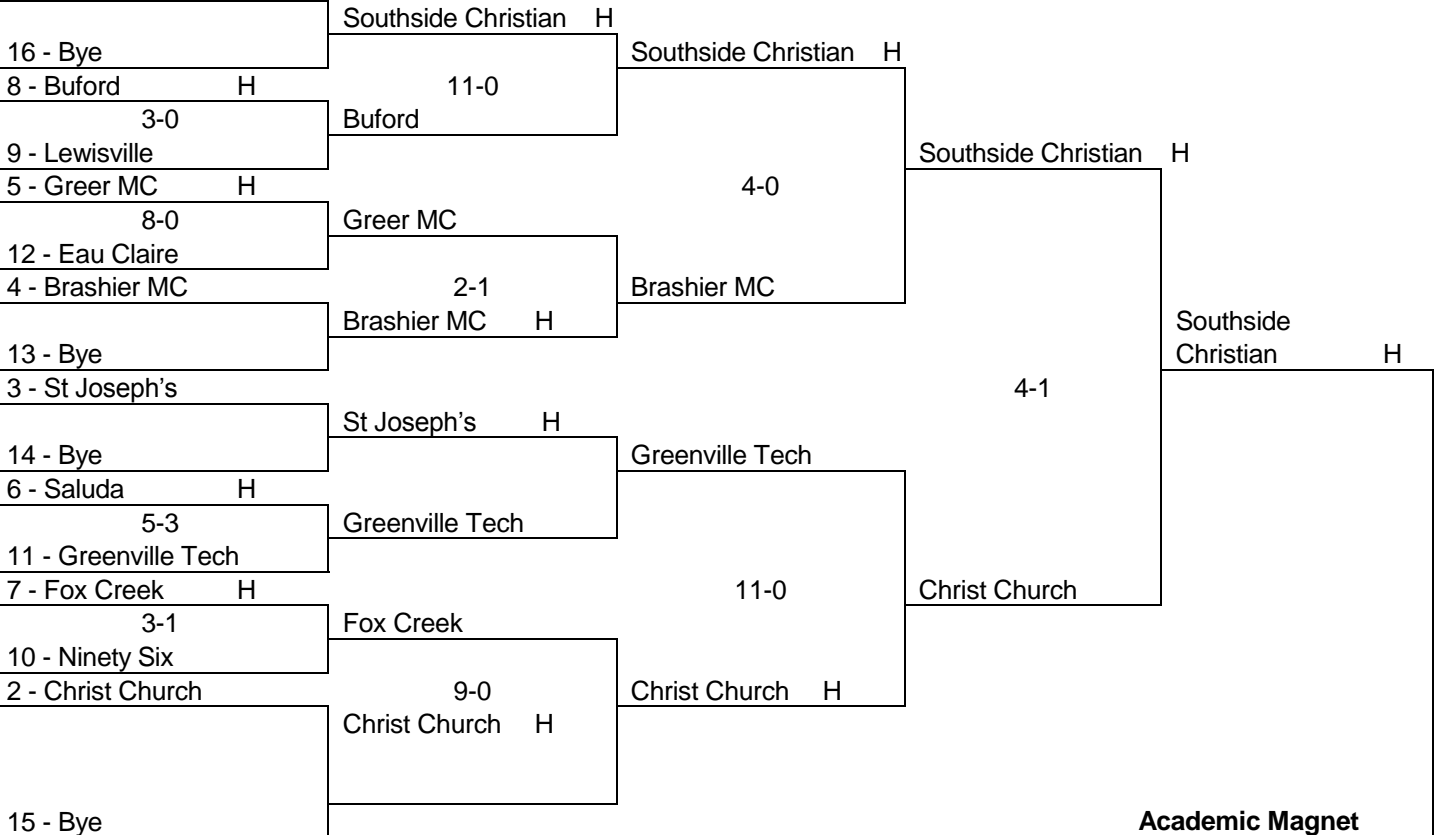

AA GIRLS SOCCER

UPPER STATE

1 - Southside Christian