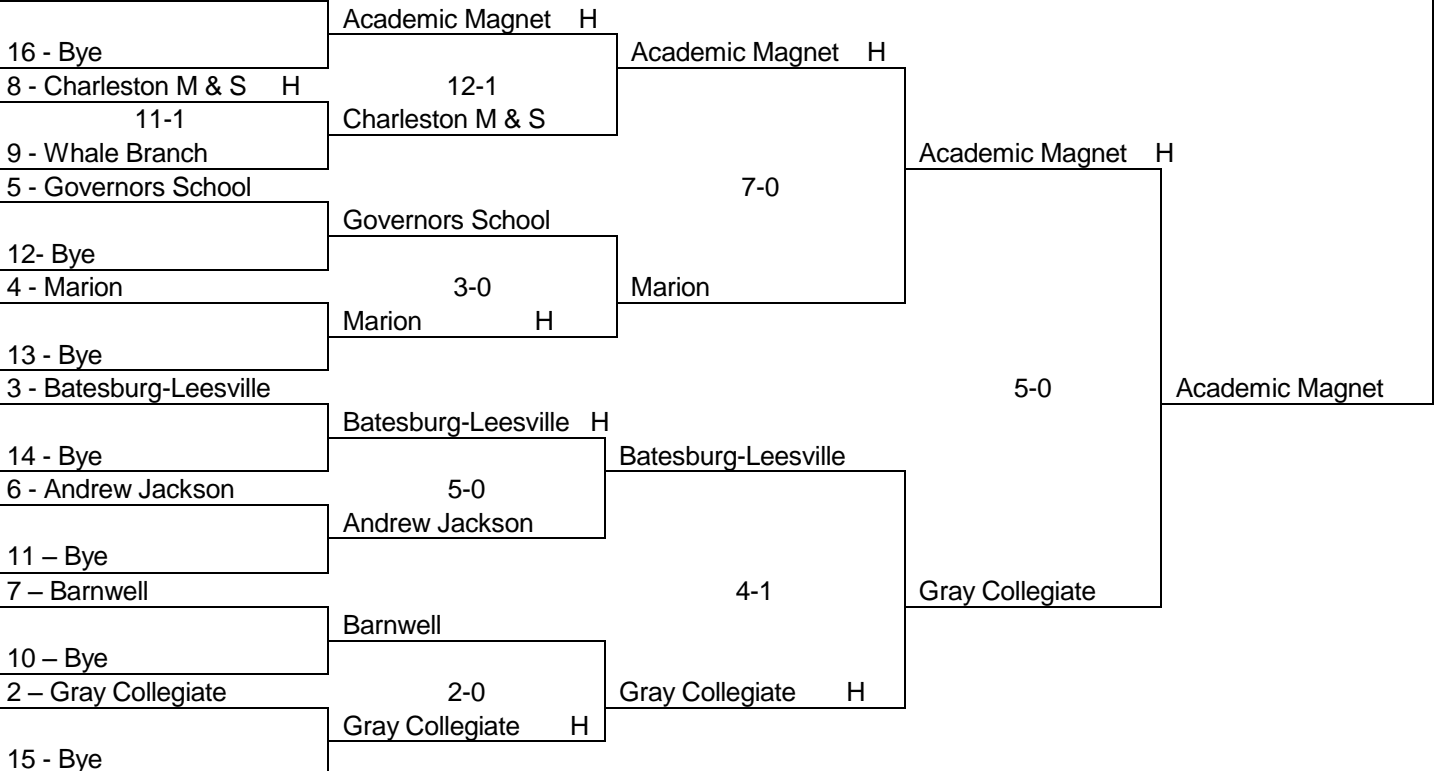

**AA GIRLS SOCCER**

**UPPER STATE**

1 - Southside Christian

**Academic Magnet**  
State Champion

**LOWER STATE**

1 - Academic Magnet