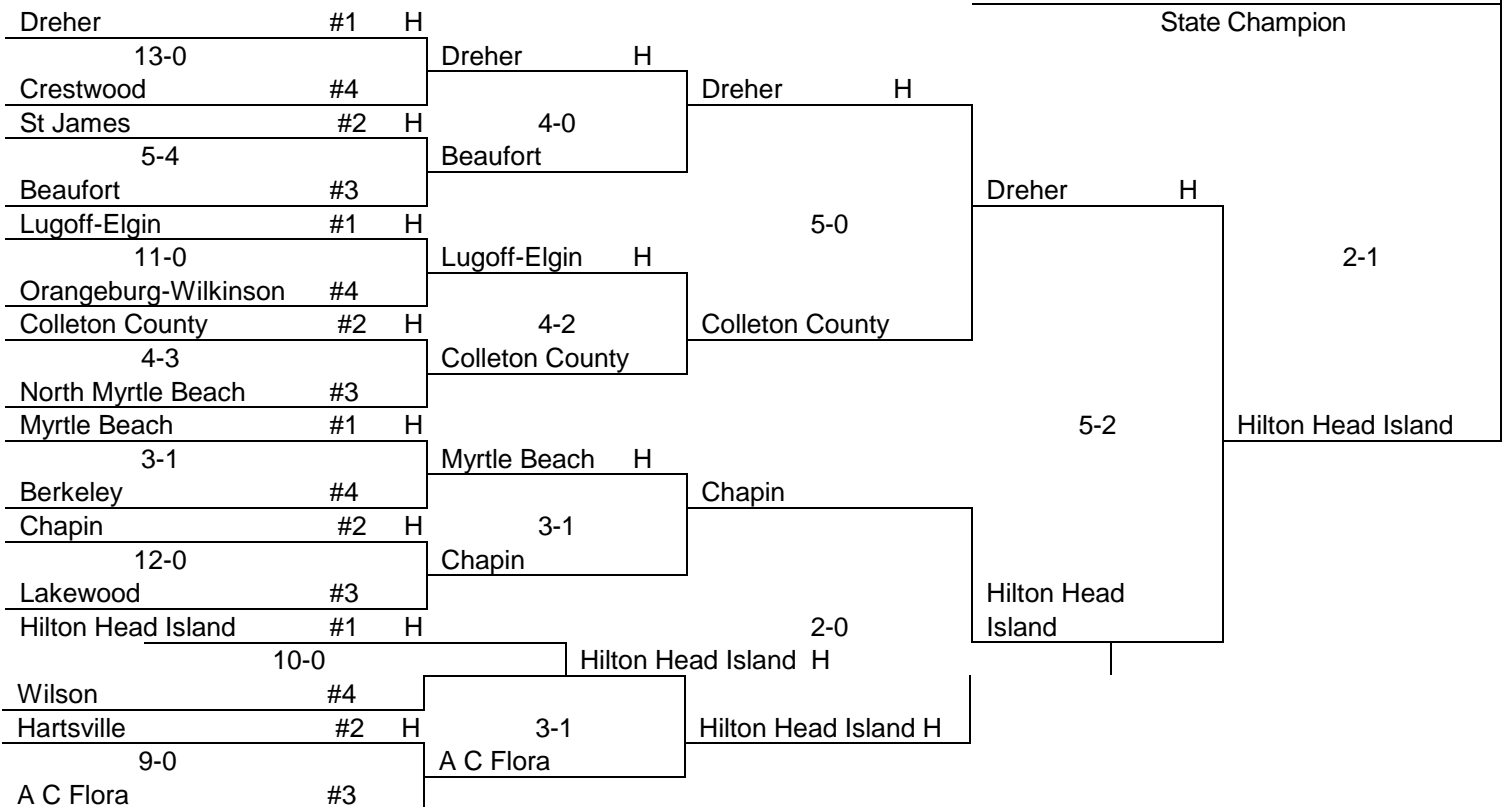

LOWER STATE