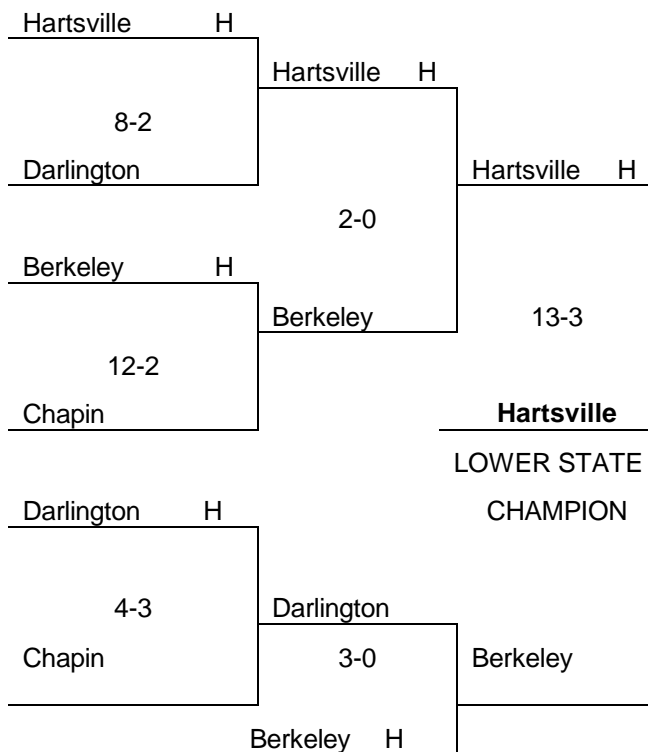

AAAA SOFTBALL

Game One **Union County (5-3) H**

Hartsville

Game Two Union County

Hartsville (2-1) H

Game Three **Union County (3-1)** State Champion

Hartsville

2018 Class AAAA UPPER AND LOWER STATE SOFTBALL TOURNAMENTS

UPPER STATE

LOWER STATE