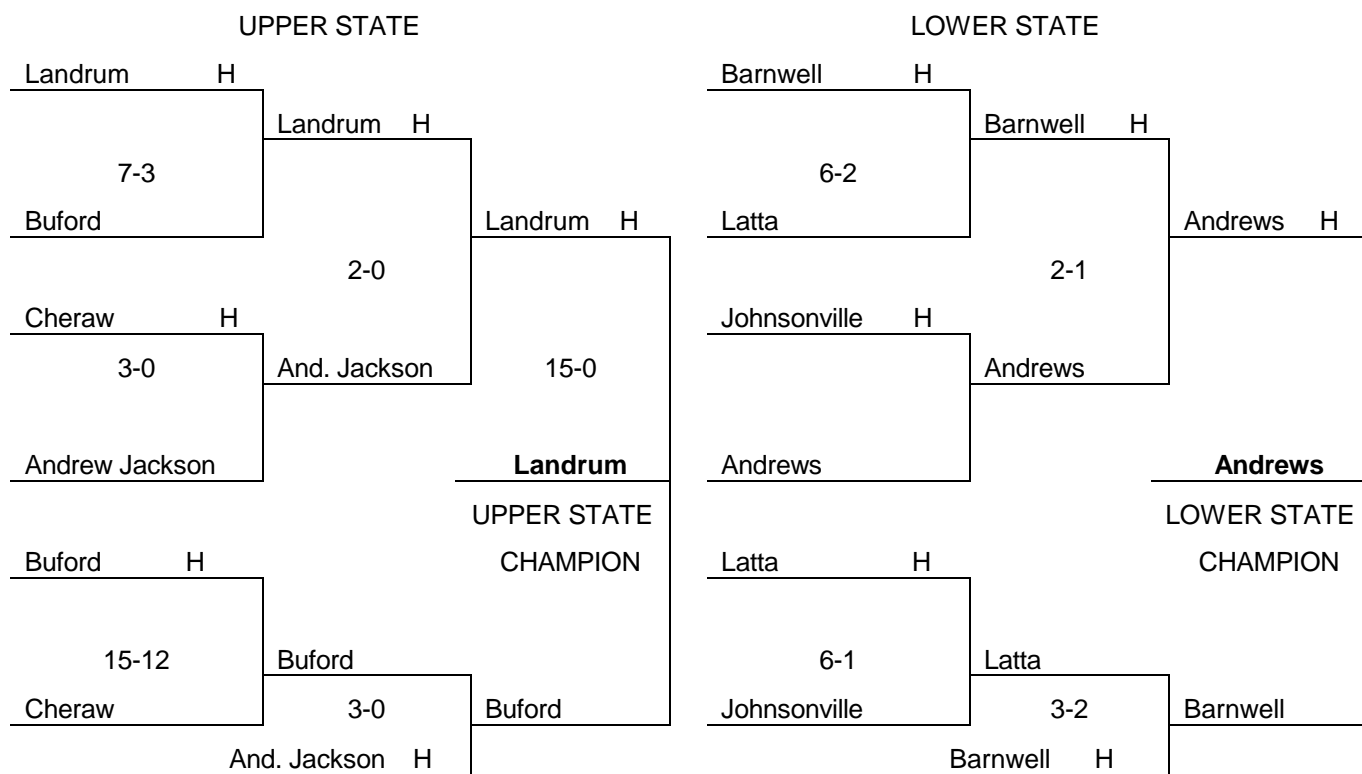

2018 Class AAA UPPER AND LOWER STATE SOFTBALL

UPPER STATE

LOWER STATE

AA SOFTBALL

Game One
 Landrum
 Andrews (2-1) H

Game Two
 Landrum H
 Andrews (3-1) State Champion

2018 CLASS AA UPPER AND LOWER STATE SOFTBALL TOURNAMENTS