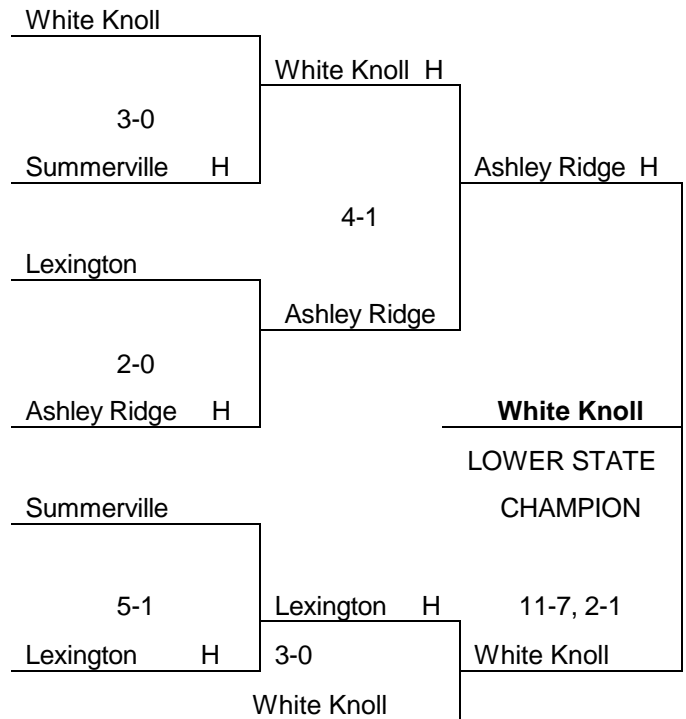

AAAAA SOFTBALL

Game One

Byrnes
White Knoll (2-1) H

Game Two

Byrnes	H
White Knoll (6-2)	

State Champion

2018 Class AAAAA UPPER AND LOWER STATE SOFTBALL TOURNAMENTS

UPPER STATE

LOWER STATE