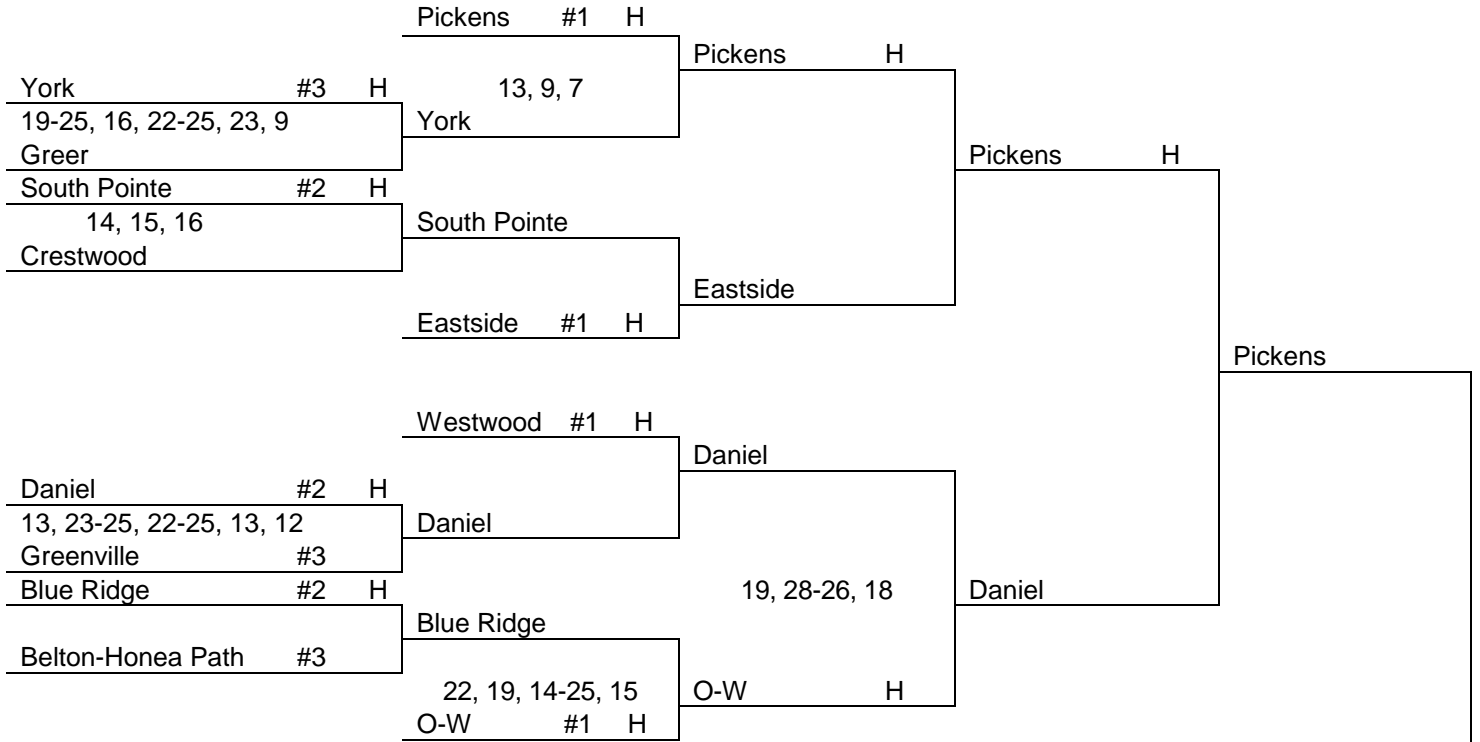

CLASS AAAA

UPPER STATE