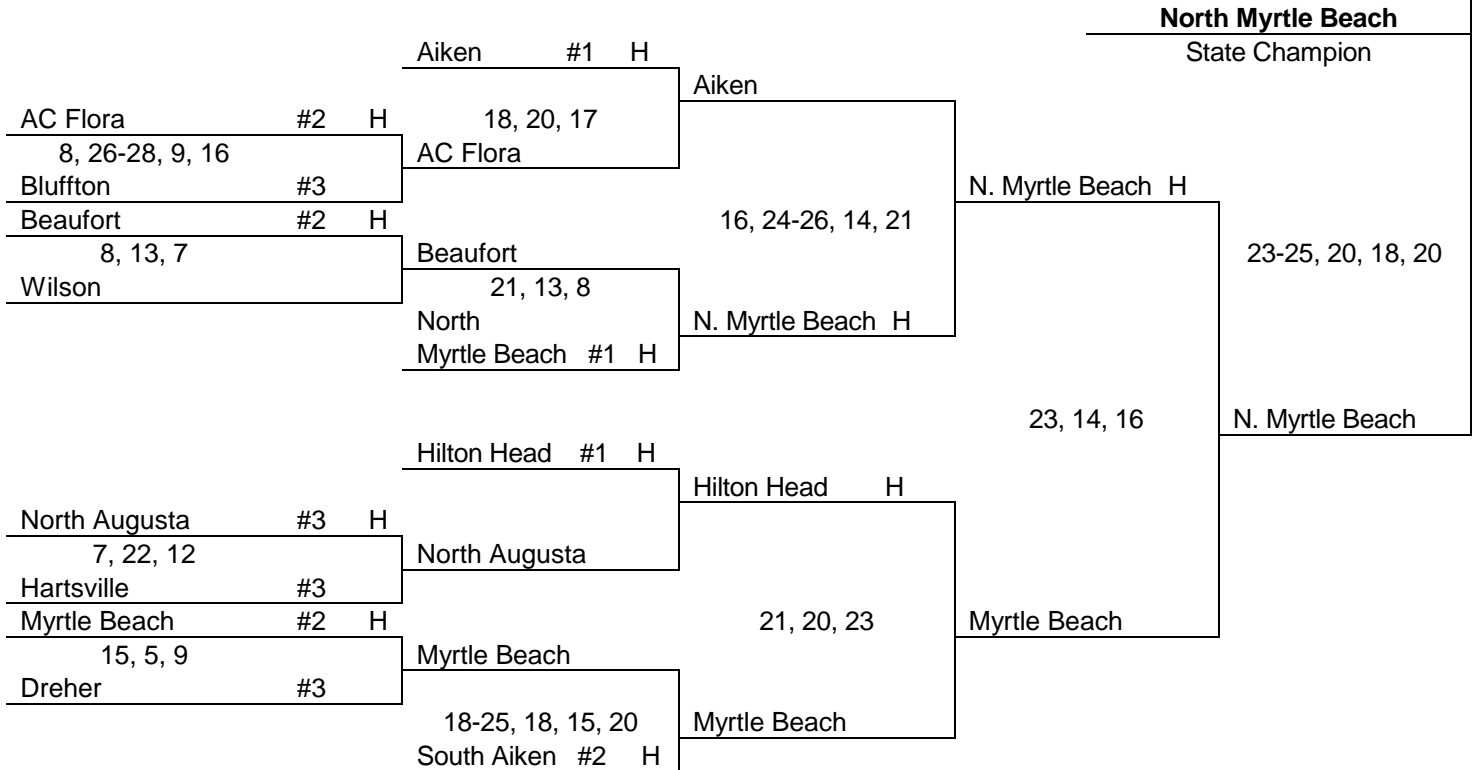

LOWER STATE