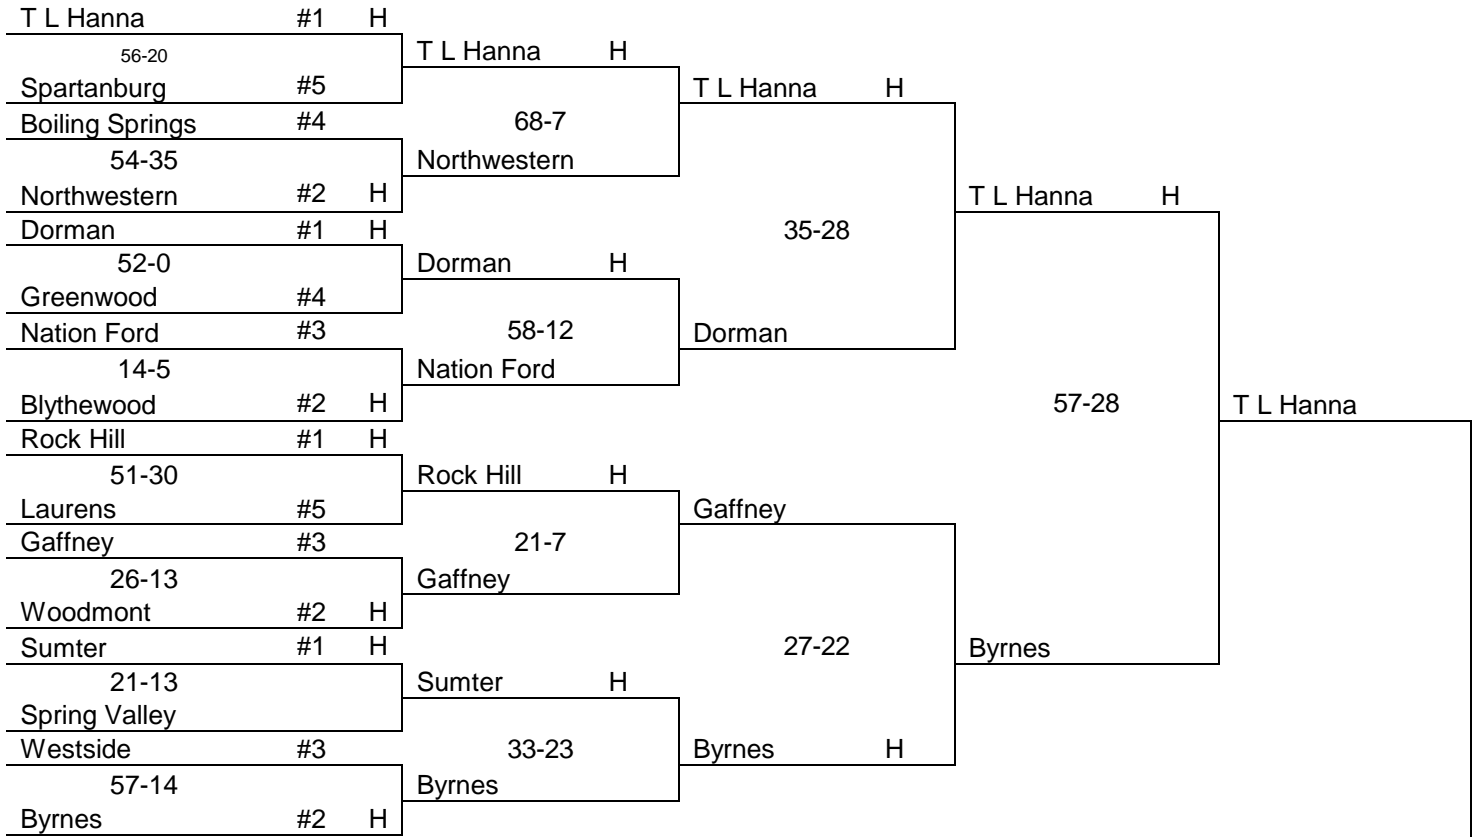

AAAAA

UPPER STATE

LOWER STATE

Dutch Fork
State Champion

59-20

AAAA

UPPER STATE

Belton-Honea Path #1 H	20-3	Westwood			
Westwood			Ridge View		
Ridge View #3 H	76-0	41-38			
Travelers Rest #4		Ridge View H			
Greer #1 H	35-6	Greer H	6-3		Greer H
Pickens #4					
York #2 H	49-24	63-40	Greer H		
Orangeburg-Wilk #4		York			35-23 Greer
South Pointe #1 H	56-19	South Pointe H			
Walhalla			Daniel H		
Daniel #2 H	49-20	50-49 (2OT)			
Eastside #3		Daniel			
A C Flora #1 H	44-21	A C Flora H	36-14		Daniel
Lancaster #4					
Greenville #2 H	35-14	34-30	Wren		
Wren #3		Wren			