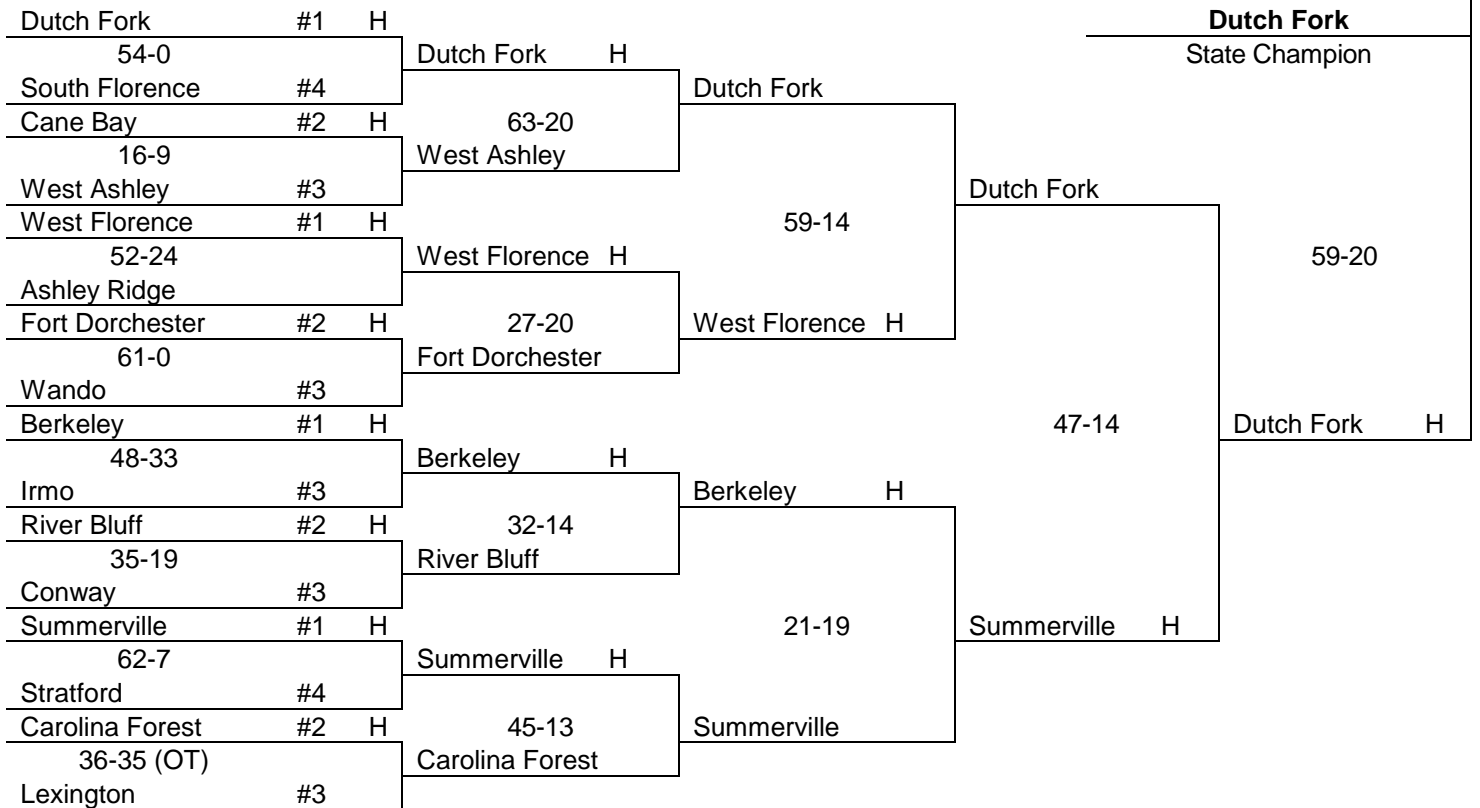

AAAAA

UPPER STATE

LOWER STATE

Dutch Fork
State Champion

59-20

AAAA

UPPER STATE

Belton-Honea Path #1 H	20-3	Westwood			
Westwood			Ridge View		
Ridge View #3 H	76-0	41-38			
Travelers Rest #4		Ridge View H			
Greer #1 H	35-6	Greer H	6-3		Greer H
Pickens #4					
York #2 H	49-24	63-40	Greer H		
Orangeburg-Wilk #4		York			35-23 Greer
South Pointe #1 H	56-19	South Pointe H			
Walhalla			Daniel H		
Daniel #2 H	49-20	50-49 (2OT)			
Eastside #3		Daniel			
A C Flora #1 H	44-21	A C Flora H	36-14		Daniel
Lancaster #4					
Greenville #2 H	35-14	34-30	Wren		
Wren #3		Wren			