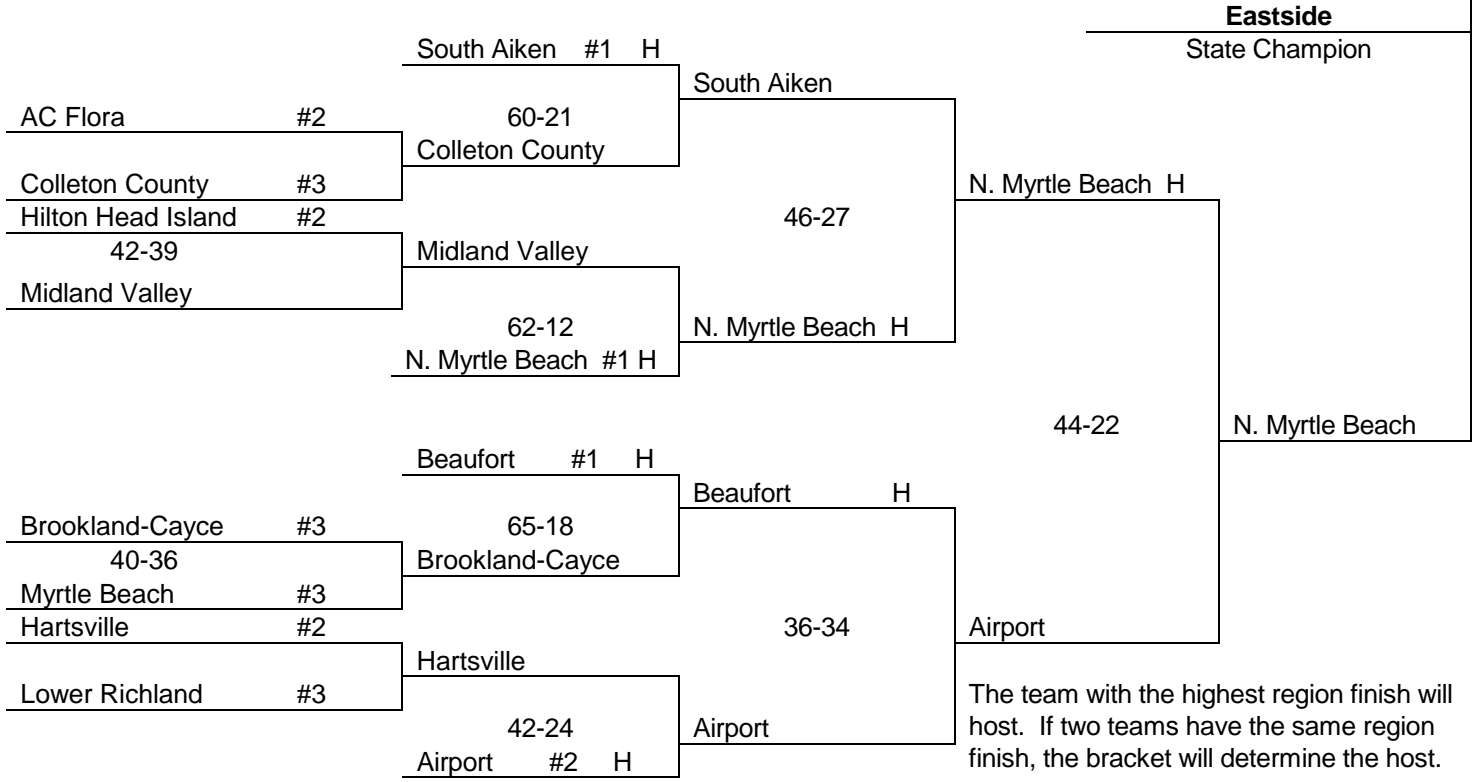

**AAAAA**

**UPPER STATE**

**LOWER STATE**

**AAAA**

**UPPER STATE**

**LOWER STATE**

**AAA**

**UPPER STATE**

**LOWER STATE**

The team with the highest region finish will host. If two teams have the same region finish, the bracket will determine the host.

**AA**

**UPPER STATE**

**LOWER STATE**

**Bamberg-Ehrhardt**