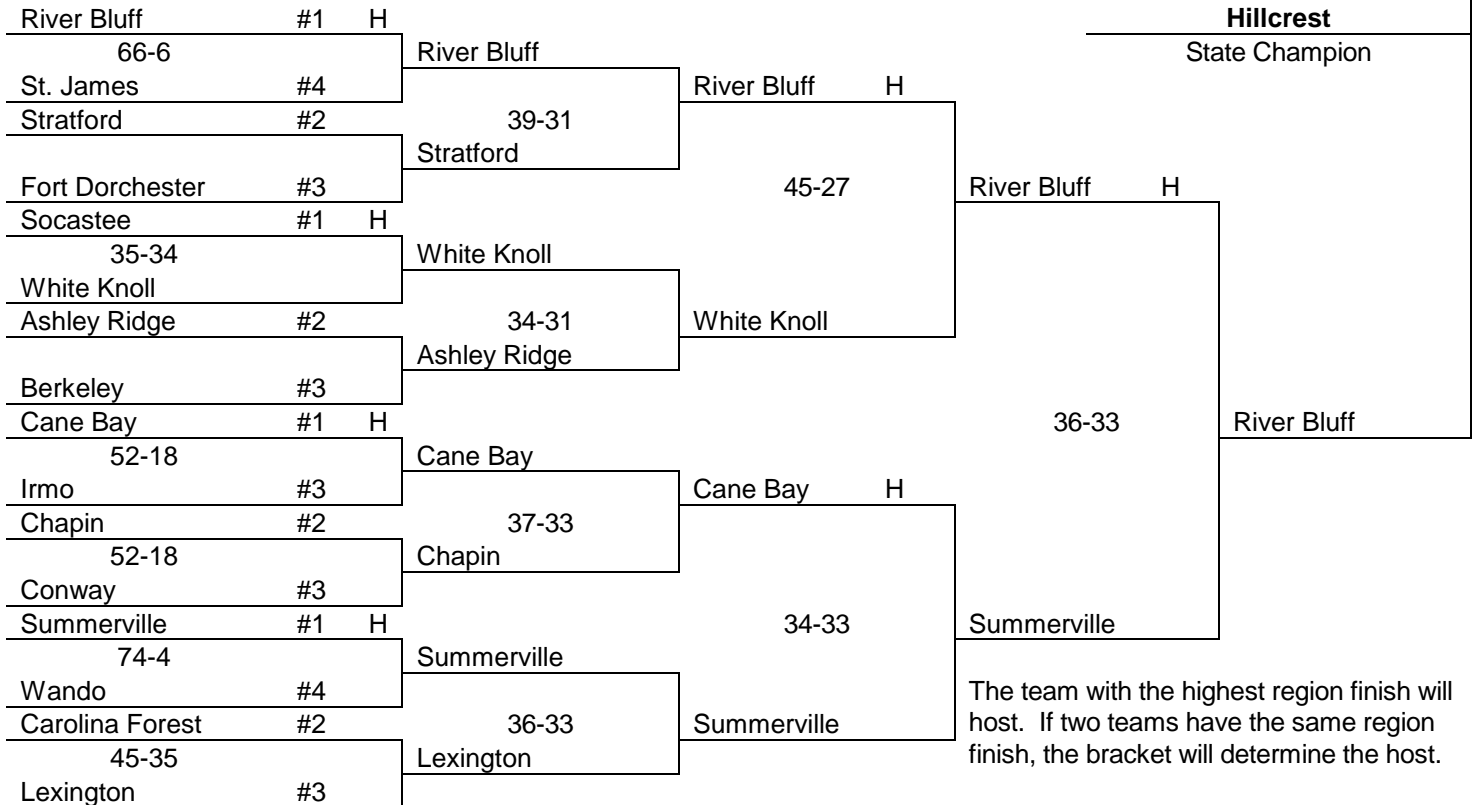

**AAAAA**

**UPPER STATE**

**LOWER STATE**

**AAAA**

**UPPER STATE**

**LOWER STATE**

**AAA**

**UPPER STATE**

**LOWER STATE**

The team with the highest region finish will host. If two teams have the same region finish, the bracket will determine the host.

**AA**

**UPPER STATE**

**LOWER STATE**

**Bamberg-Ehrhardt**