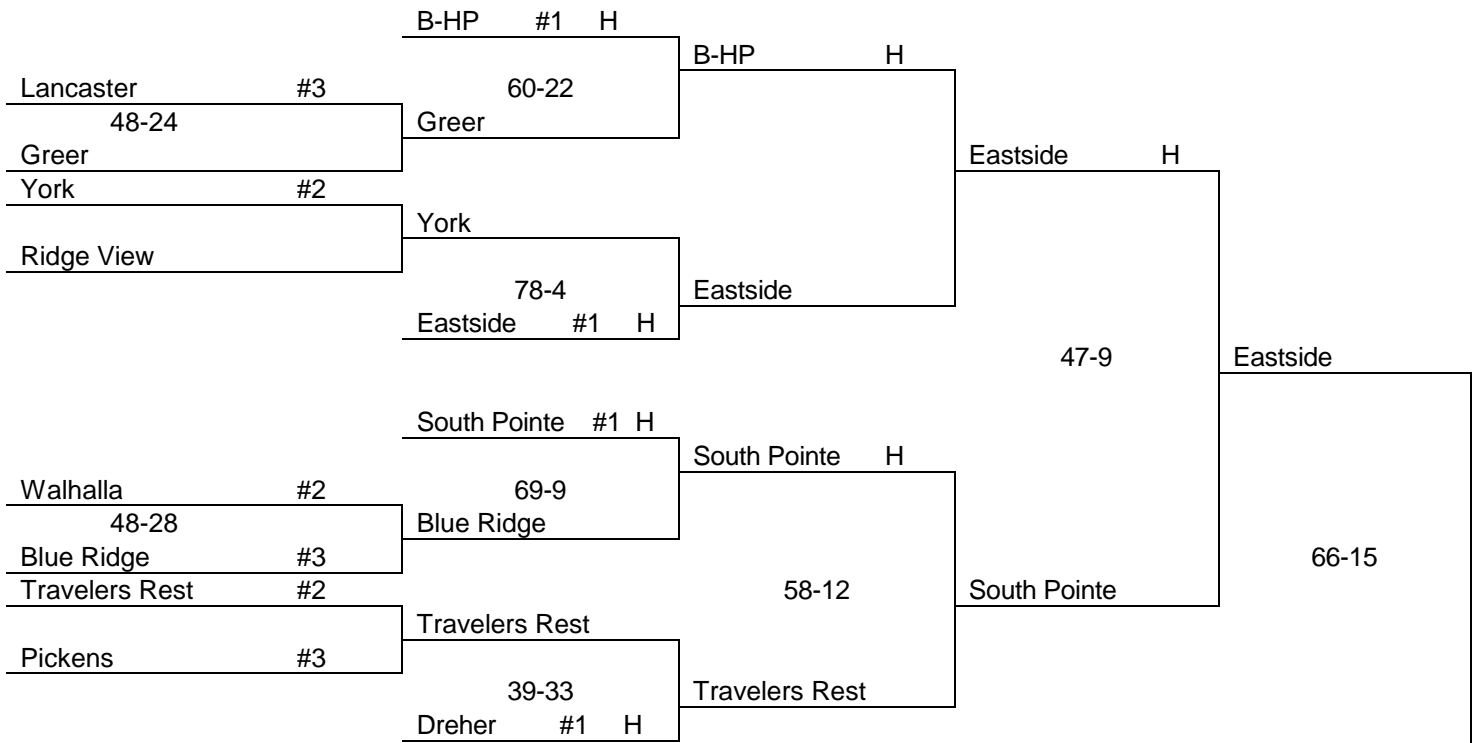

**AAAAA**

**UPPER STATE**

**LOWER STATE**

**AAAA**

**UPPER STATE**

**LOWER STATE**

**AAA**

**UPPER STATE**

**LOWER STATE**

The team with the highest region finish will host. If two teams have the same region finish, the bracket will determine the host.

**AA**

**UPPER STATE**

**LOWER STATE**

**Bamberg-Ehrhardt**