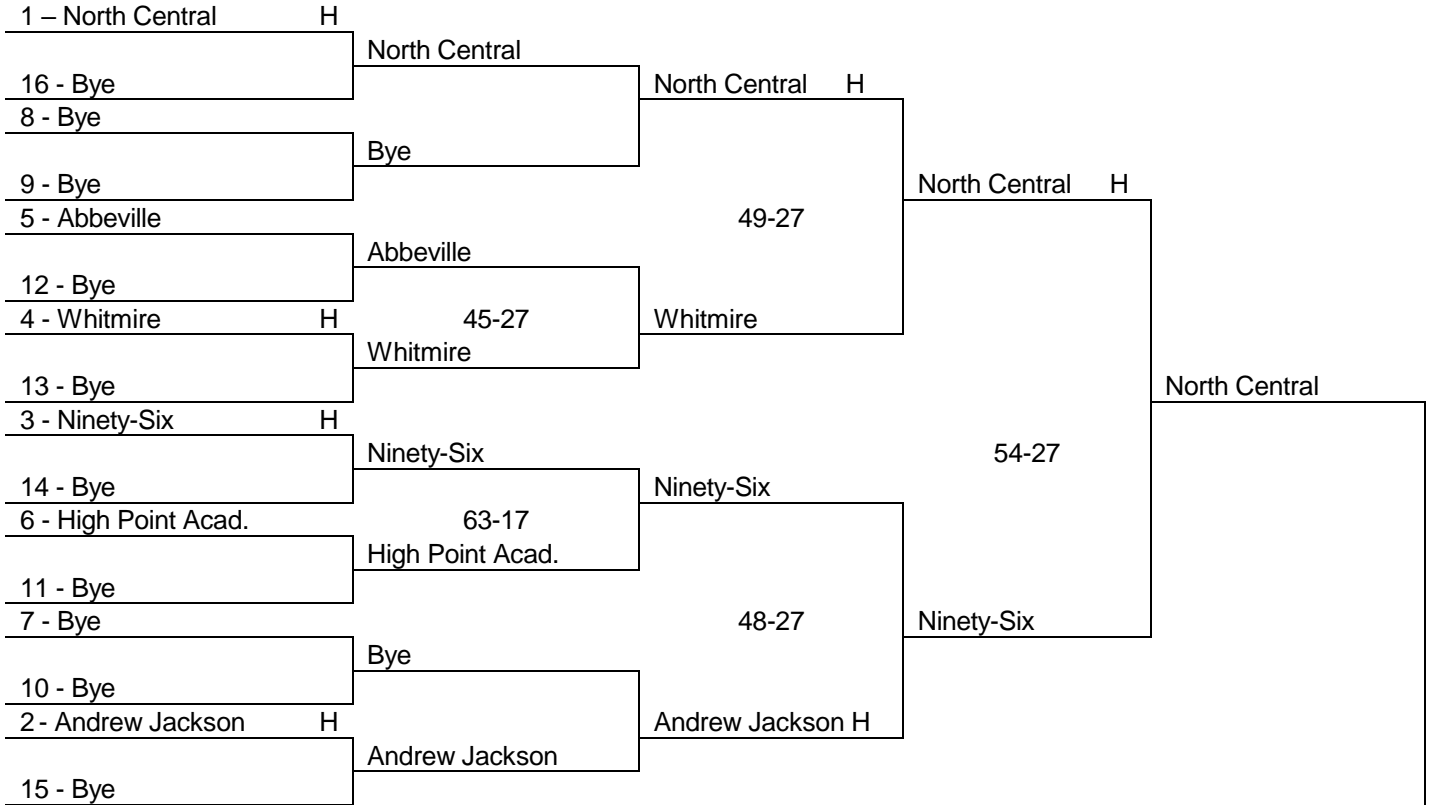

**AAAAA**

**UPPER STATE**

**LOWER STATE**

**AAAA**

**UPPER STATE**

**LOWER STATE**

**AAA**

**UPPER STATE**

**LOWER STATE**

The team with the highest region finish will host. If two teams have the same region finish, the bracket will determine the host.

**AA**

**UPPER STATE**

**LOWER STATE**

**Bamberg-Ehrhardt**