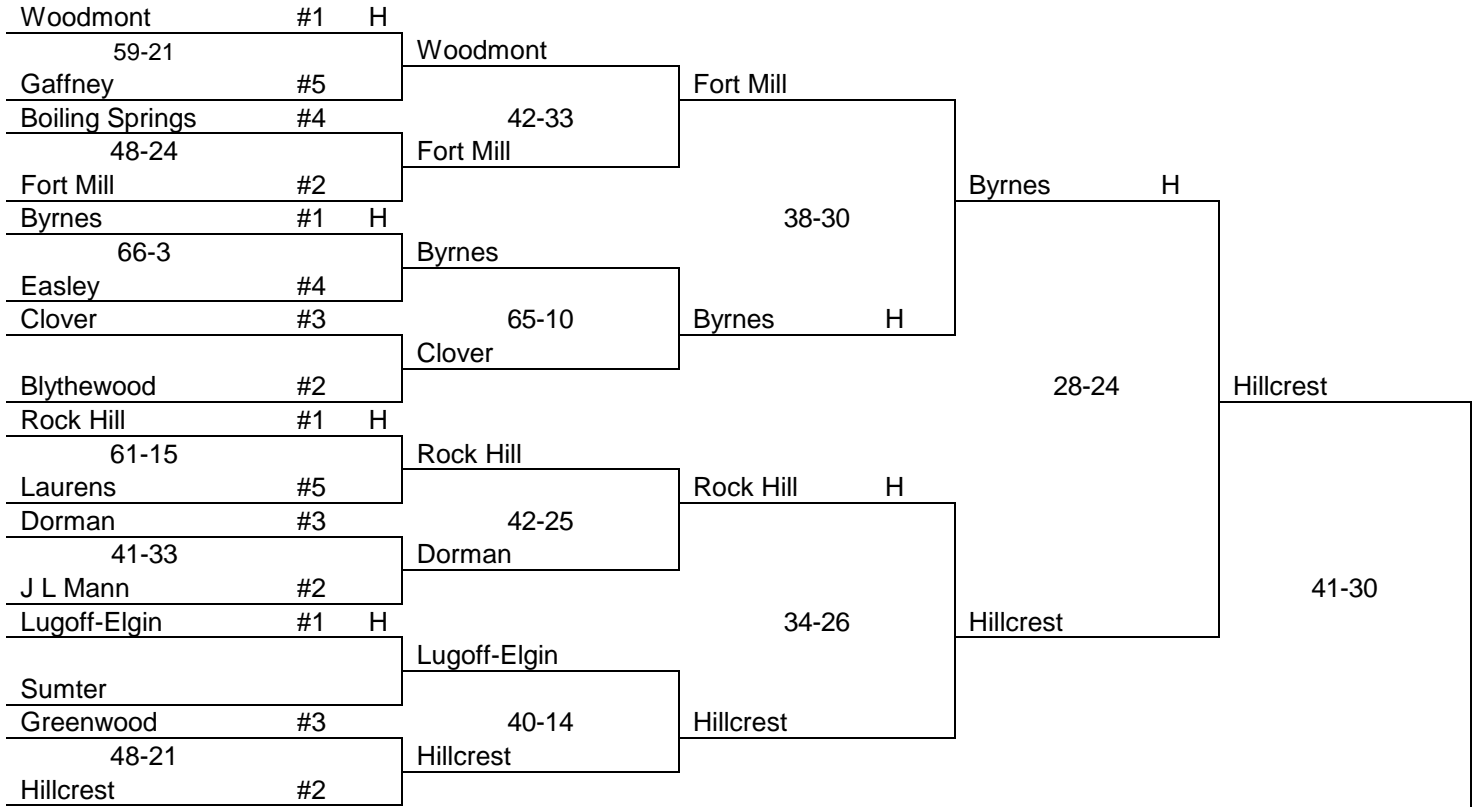

**AAAAA**

**UPPER STATE**

**LOWER STATE**

**AAAA**

**UPPER STATE**

**LOWER STATE**

**AAA**

**UPPER STATE**

**LOWER STATE**

The team with the highest region finish will host. If two teams have the same region finish, the bracket will determine the host.

**AA**

**UPPER STATE**

**LOWER STATE**

**Bamberg-Ehrhardt**