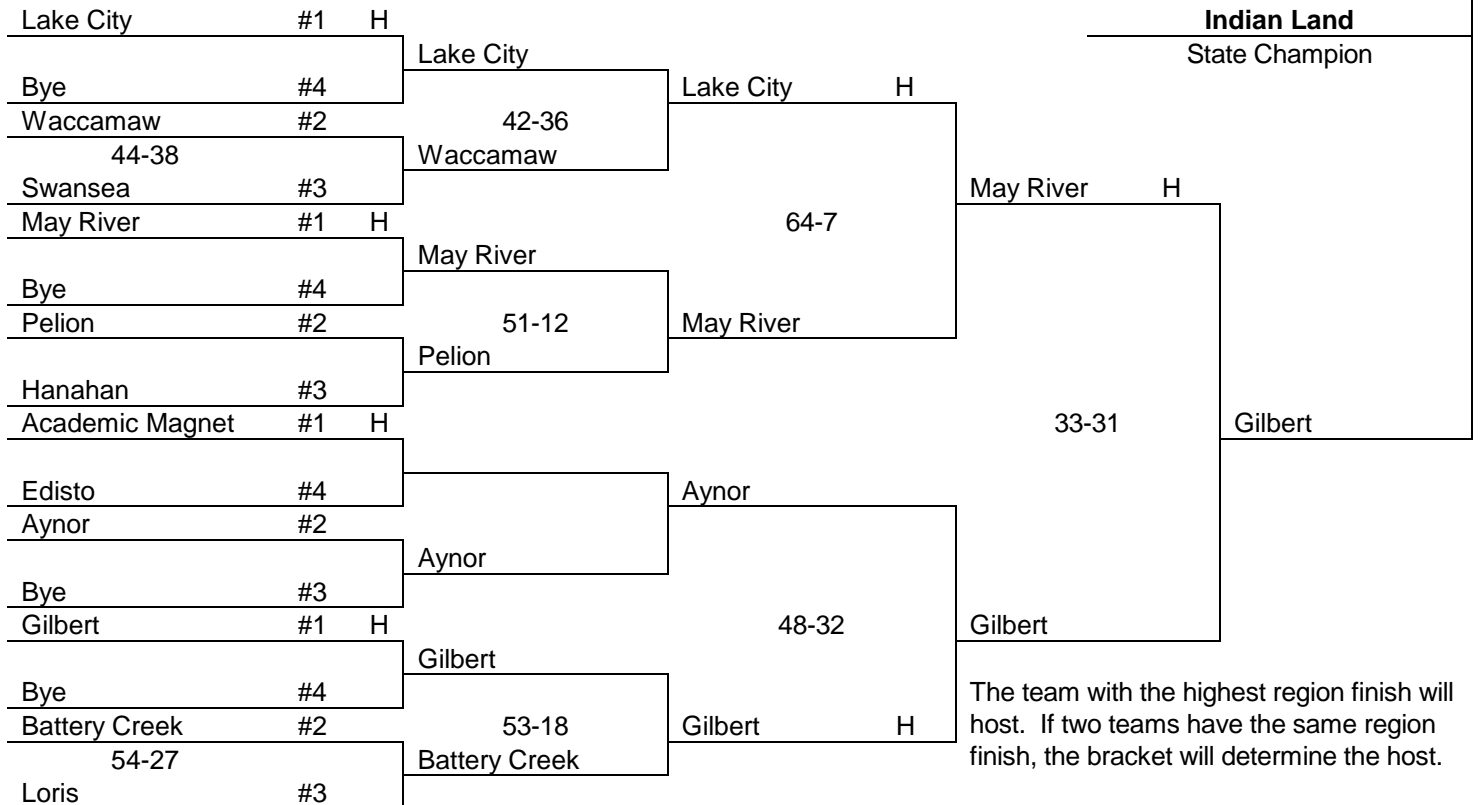

**AAAAA**

**UPPER STATE**

**LOWER STATE**

**AAAA**

**UPPER STATE**

**LOWER STATE**

**AAA**

**UPPER STATE**

**LOWER STATE**

The team with the highest region finish will host. If two teams have the same region finish, the bracket will determine the host.

**AA**

**UPPER STATE**

**LOWER STATE**

**Bamberg-Ehrhardt**