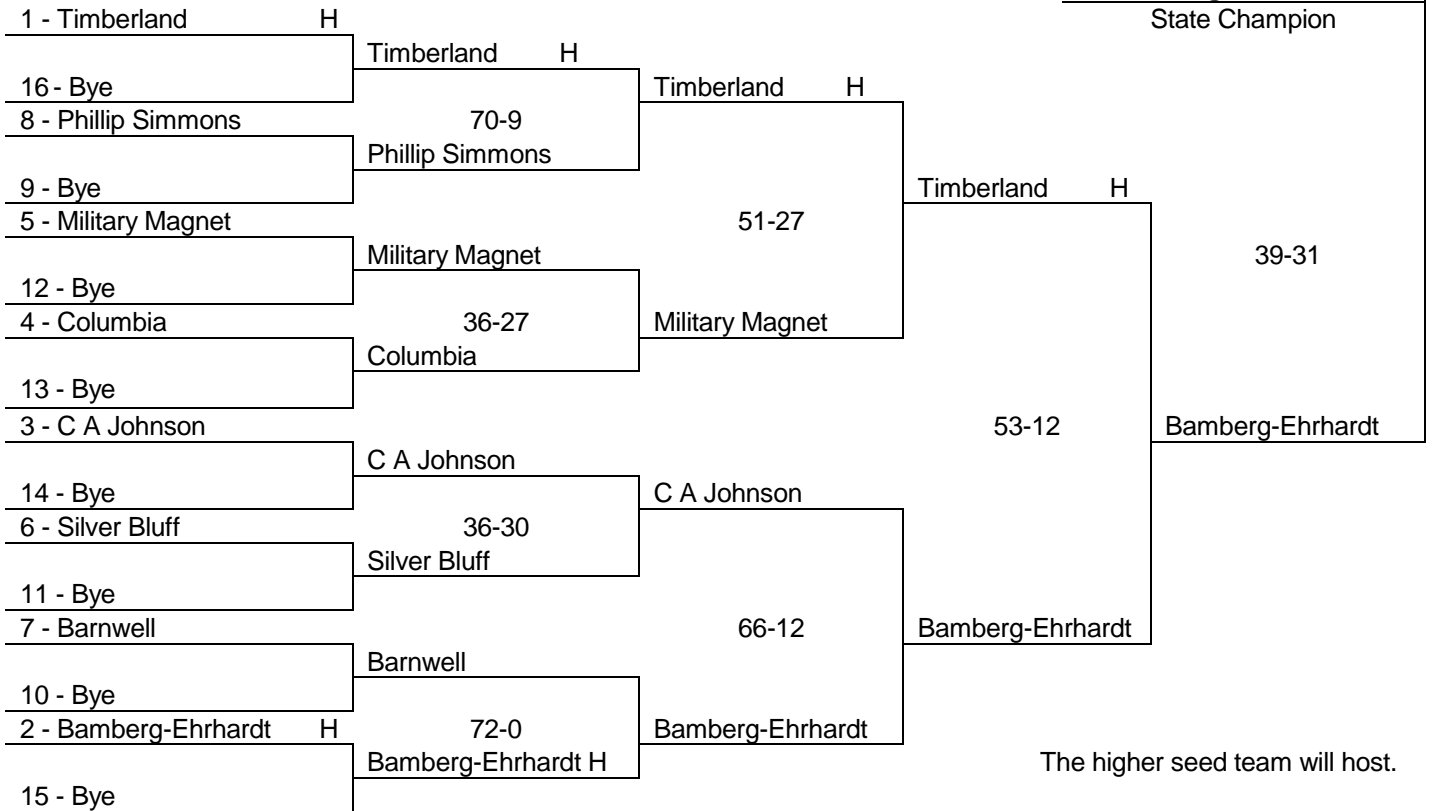

**AAAAA**

**UPPER STATE**

**LOWER STATE**

**AAAA**

**UPPER STATE**

**LOWER STATE**

**AAA**

**UPPER STATE**

**LOWER STATE**

The team with the highest region finish will host. If two teams have the same region finish, the bracket will determine the host.

**AA**

**UPPER STATE**

**LOWER STATE**

**Bamberg-Ehrhardt**