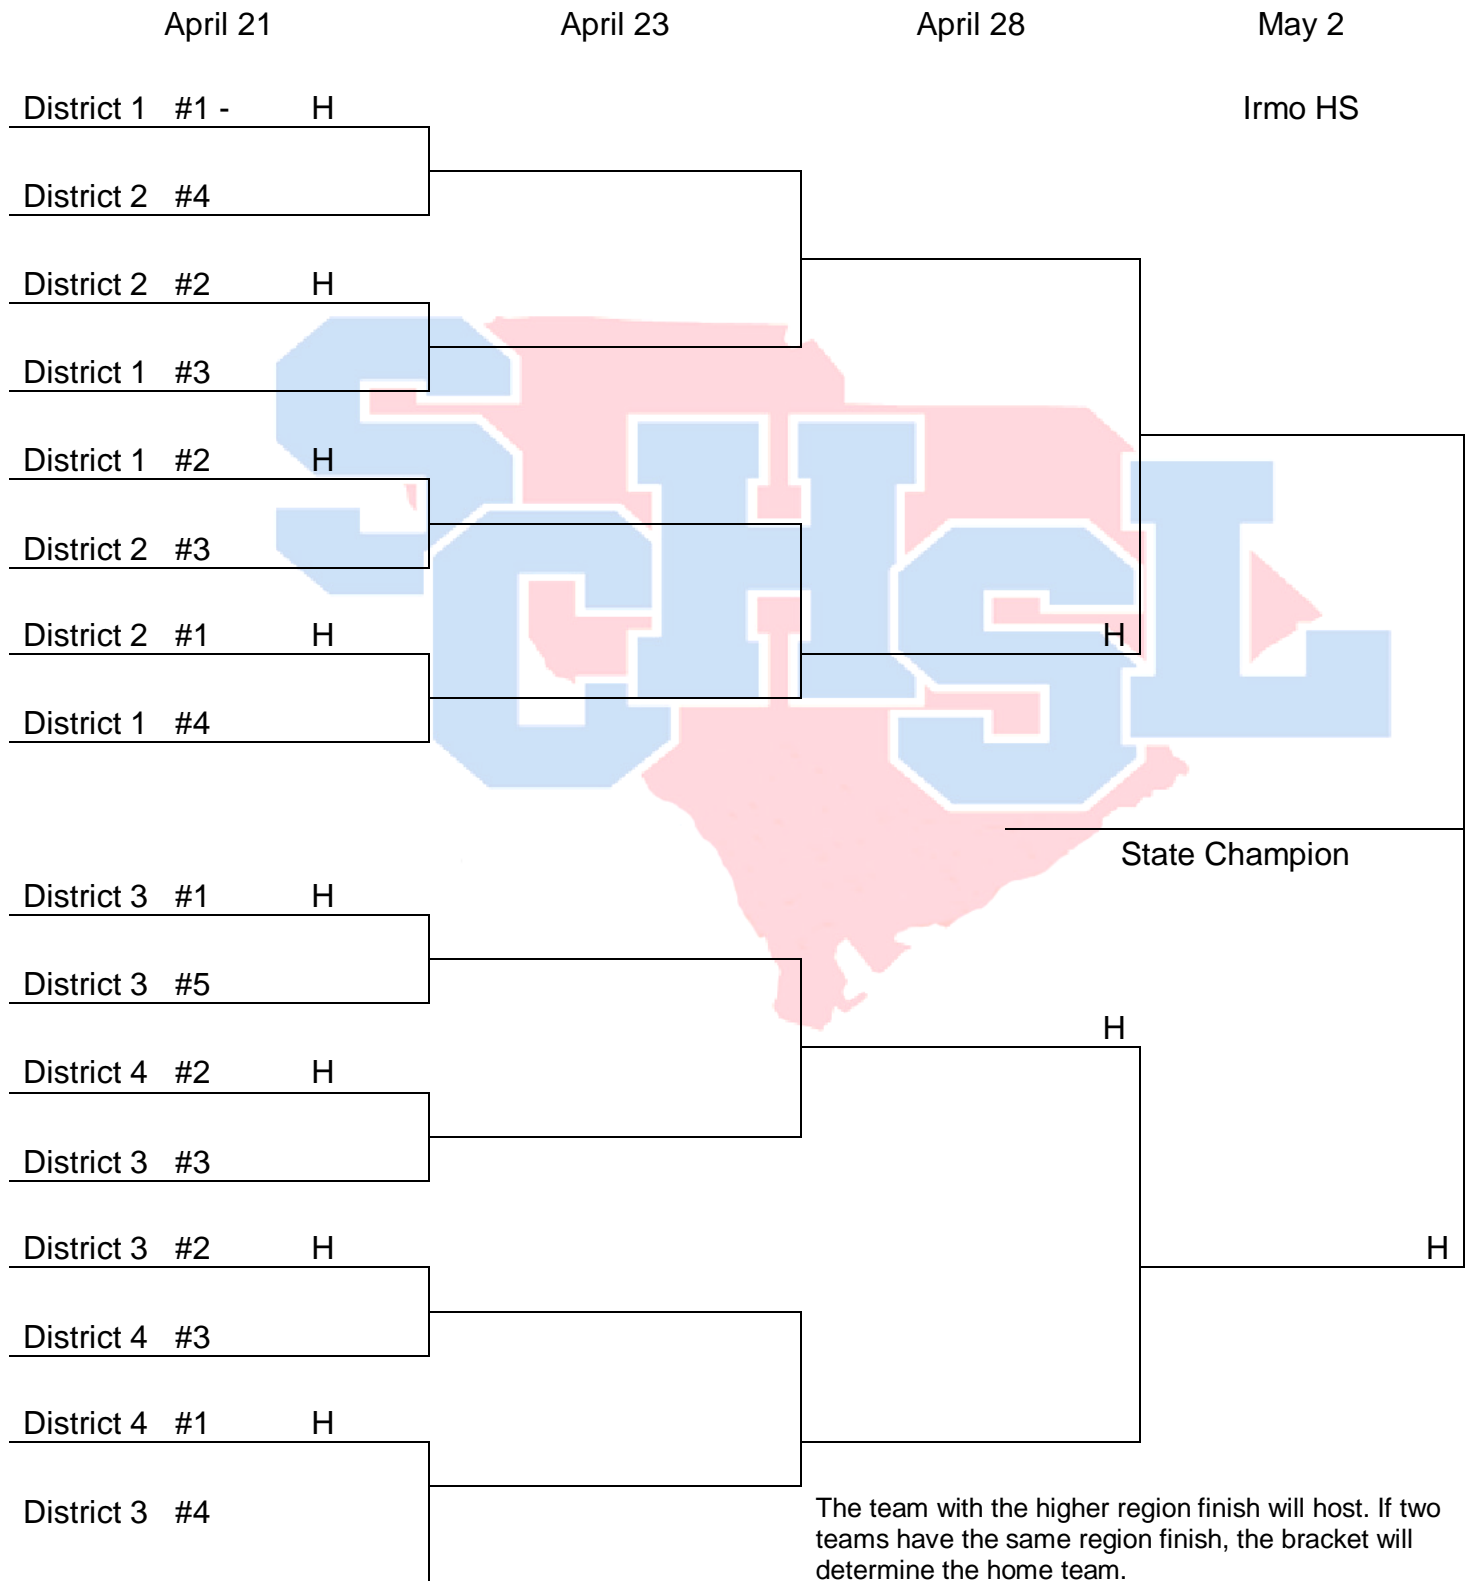

## BOYS LACROSSE

The team with the higher region finish will host. If two teams have the same region finish, the bracket will determine the home team.