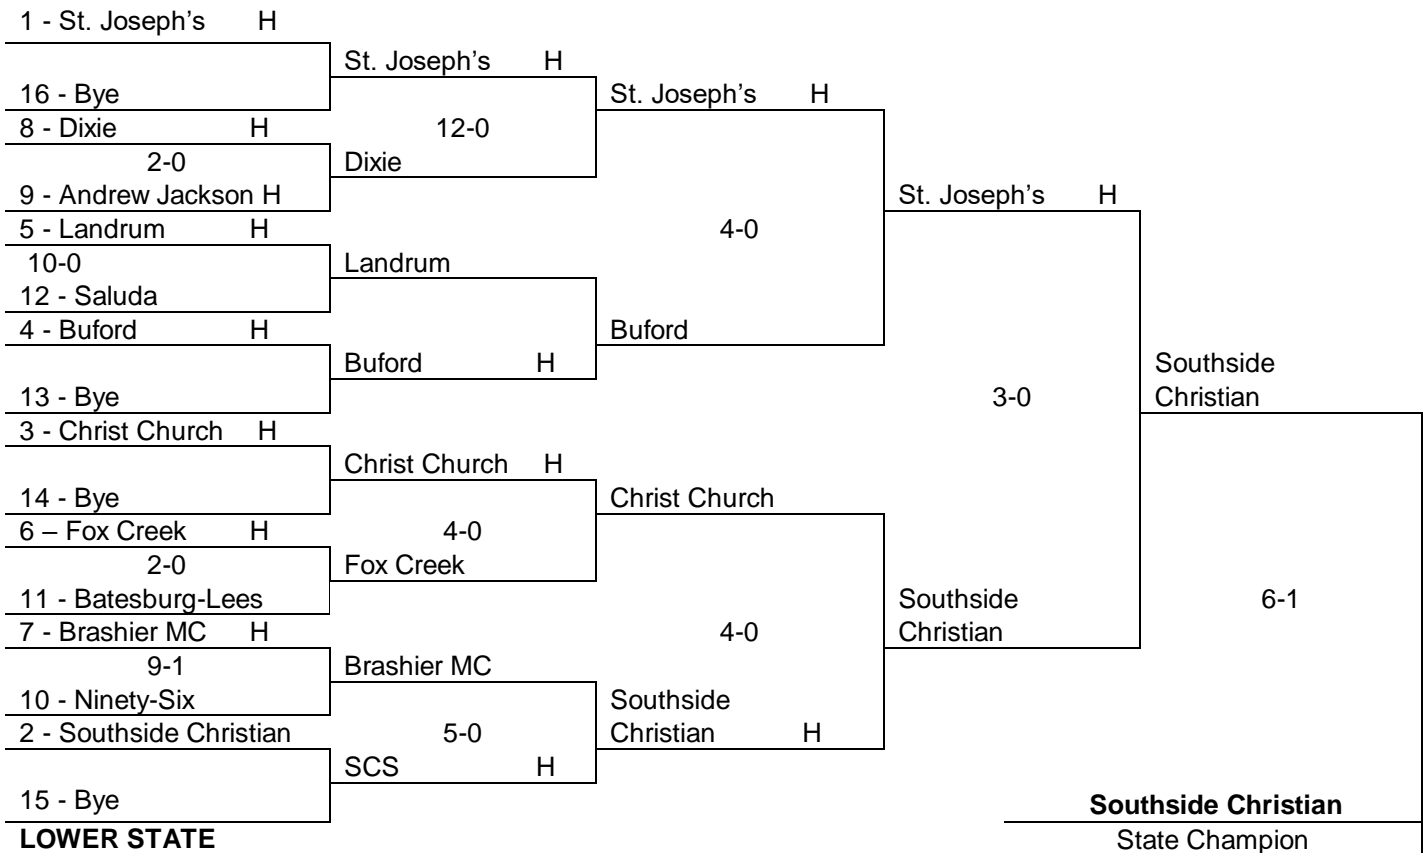

AAA GIRLS SOCCER

UPPER STATE

Broome #1 H				
6-2	Broome H			
Emerald #4		Broome H		
West Oak #2 H	2-1			
10-0	West Oak			
Chester #3				
Woodruff #1 H		3-2	Woodruff H	
6-1	Woodruff H			
Carolina #4				
Camden #2 H	6-1	Woodruff		
2-0	Camden			
Seneca #3				
Powdersville #1 H			4-2	Powdersville
12-0	Powdersville H			
Fairfield Central #4		Powdersville H		
Chapman #2 H	6-0			
6-0	Chapman			
Clinton #3				
Indian Land #1 H		1-0	Powdersville	
6-2	Indian Land H			
Pendleton #4				
Mid-Carolina #2 H	2-0	Indian Land		
2-0	Mid-Carolina			
Southside #3				

LOWER STATE

Marion #1 H				Bishop England
	Marion H			State Champion
Bye #4		Academic Magnet		
Academic Magnet #2 H	13-0			
12-0	Academic Magnet			
Pelion #3				
May River #1 H		4-0	Academic Magnet	
5-0	May River H			
Loris #4				
Gilbert #2 H	3-0	May River H		4-1
2-0	Waccamaw			
Waccamaw #3				
Bishop England #1 H			4-3	Bishop England
13-0	Bishop England H			
Strom Thurmond #4		Bishop England H		
Aynor #2 H	6-0			
8-0	Battery Creek			
Battery Creek #3				
Swansea #1 H		5-0	Bishop England H	
7-1	Swansea H			
Hanahan #4				
Wade Hampton #2 H	2-0	Swansea		
7-0	Wade Hampton			
Lake City #3				

AA GIRLS SOCCER

UPPER STATE