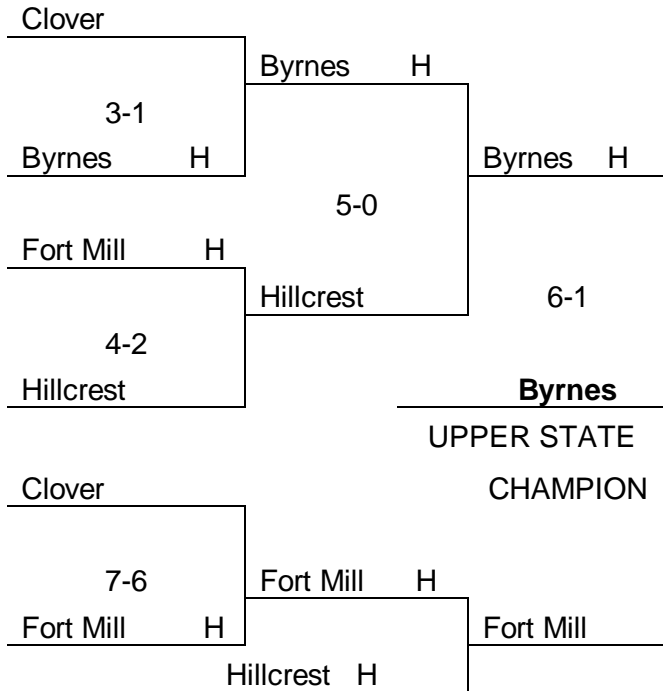

AAAAA SOFTBALL

Game One
Mon. May 13

Byrnes (12-8)	H
Lexington	

Game Two
Wed. May 15

Byrnes	
Lexington (5-1)	H

Game Three
(if necessary)
Fri. May 17

Byrnes	
Lexington (6-5) State Champion	

2019 Class AAAAA UPPER AND LOWER STATE SOFTBALL TOURNAMENTS

UPPER STATE

LOWER STATE

AAAA SOFTBALL

Game One
Mon. May 13

Palmetto
Hartsville (6-5) H

Game Two
Wed. May 15

Palmetto	H
Hartsville (3-2) State Champion	

2019 Class AAAA UPPER AND LOWER STATE SOFTBALL TOURNAMENTS