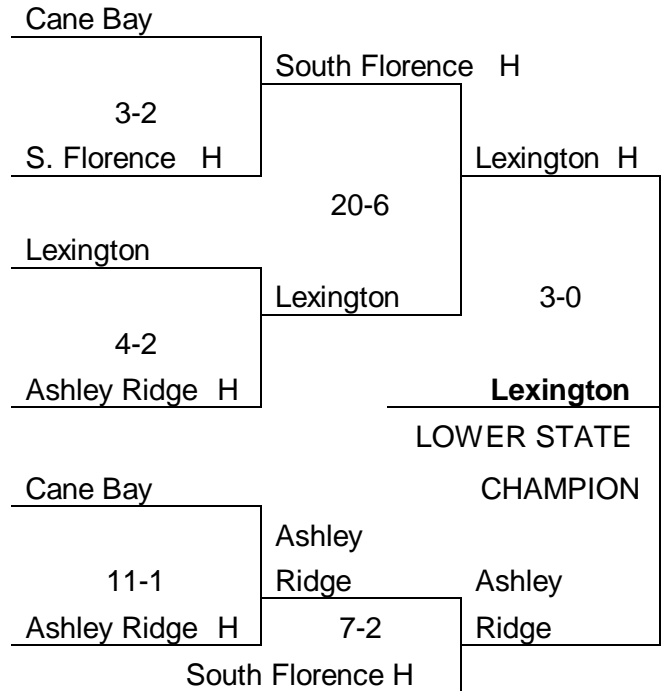

AAAAA SOFTBALL

Game One
Mon. May 13

Byrnes (12-8)	H
Lexington	

Game Two
Wed. May 15

Byrnes	
Lexington (5-1)	H

Game Three
(if necessary)
Fri. May 17

Byrnes	
Lexington (6-5) State Champion	

2019 Class AAAAA UPPER AND LOWER STATE SOFTBALL TOURNAMENTS

UPPER STATE

LOWER STATE

AAAA SOFTBALL

Game One
Mon. May 13

Palmetto
Hartsville (6-5) H

Game Two
Wed. May 15

Palmetto	H
Hartsville (3-2) State Champion	

2019 Class AAAA UPPER AND LOWER STATE SOFTBALL TOURNAMENTS