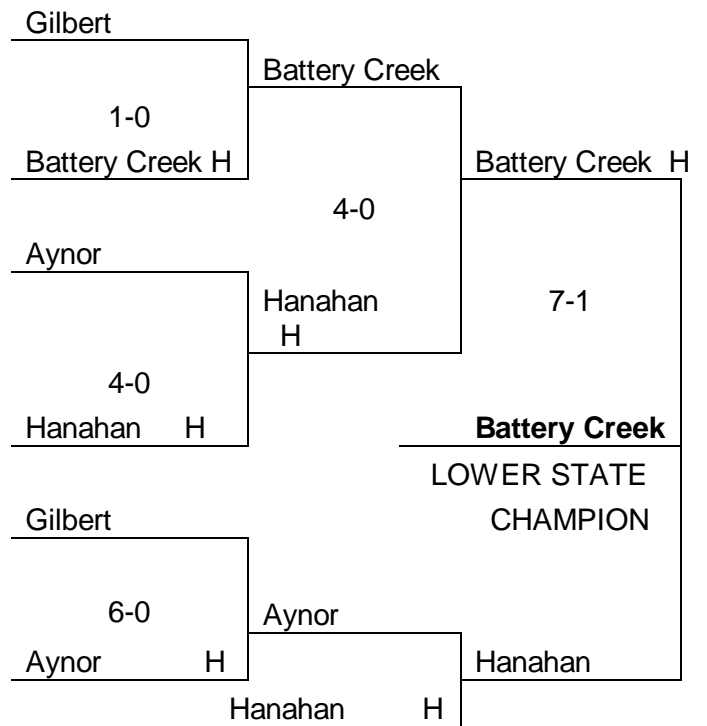

AAA SOFTBALL

Game One
Mon. May 13

Union County	H
Battery Creek (2-1)	

Game Two
Wed., May 15

Union County
Battery Creek (2-1) State Champion

2019 Class AAA UPPER AND LOWER STATE SOFTBALL TOURNAMENTS

UPPER STATE

LOWER STATE