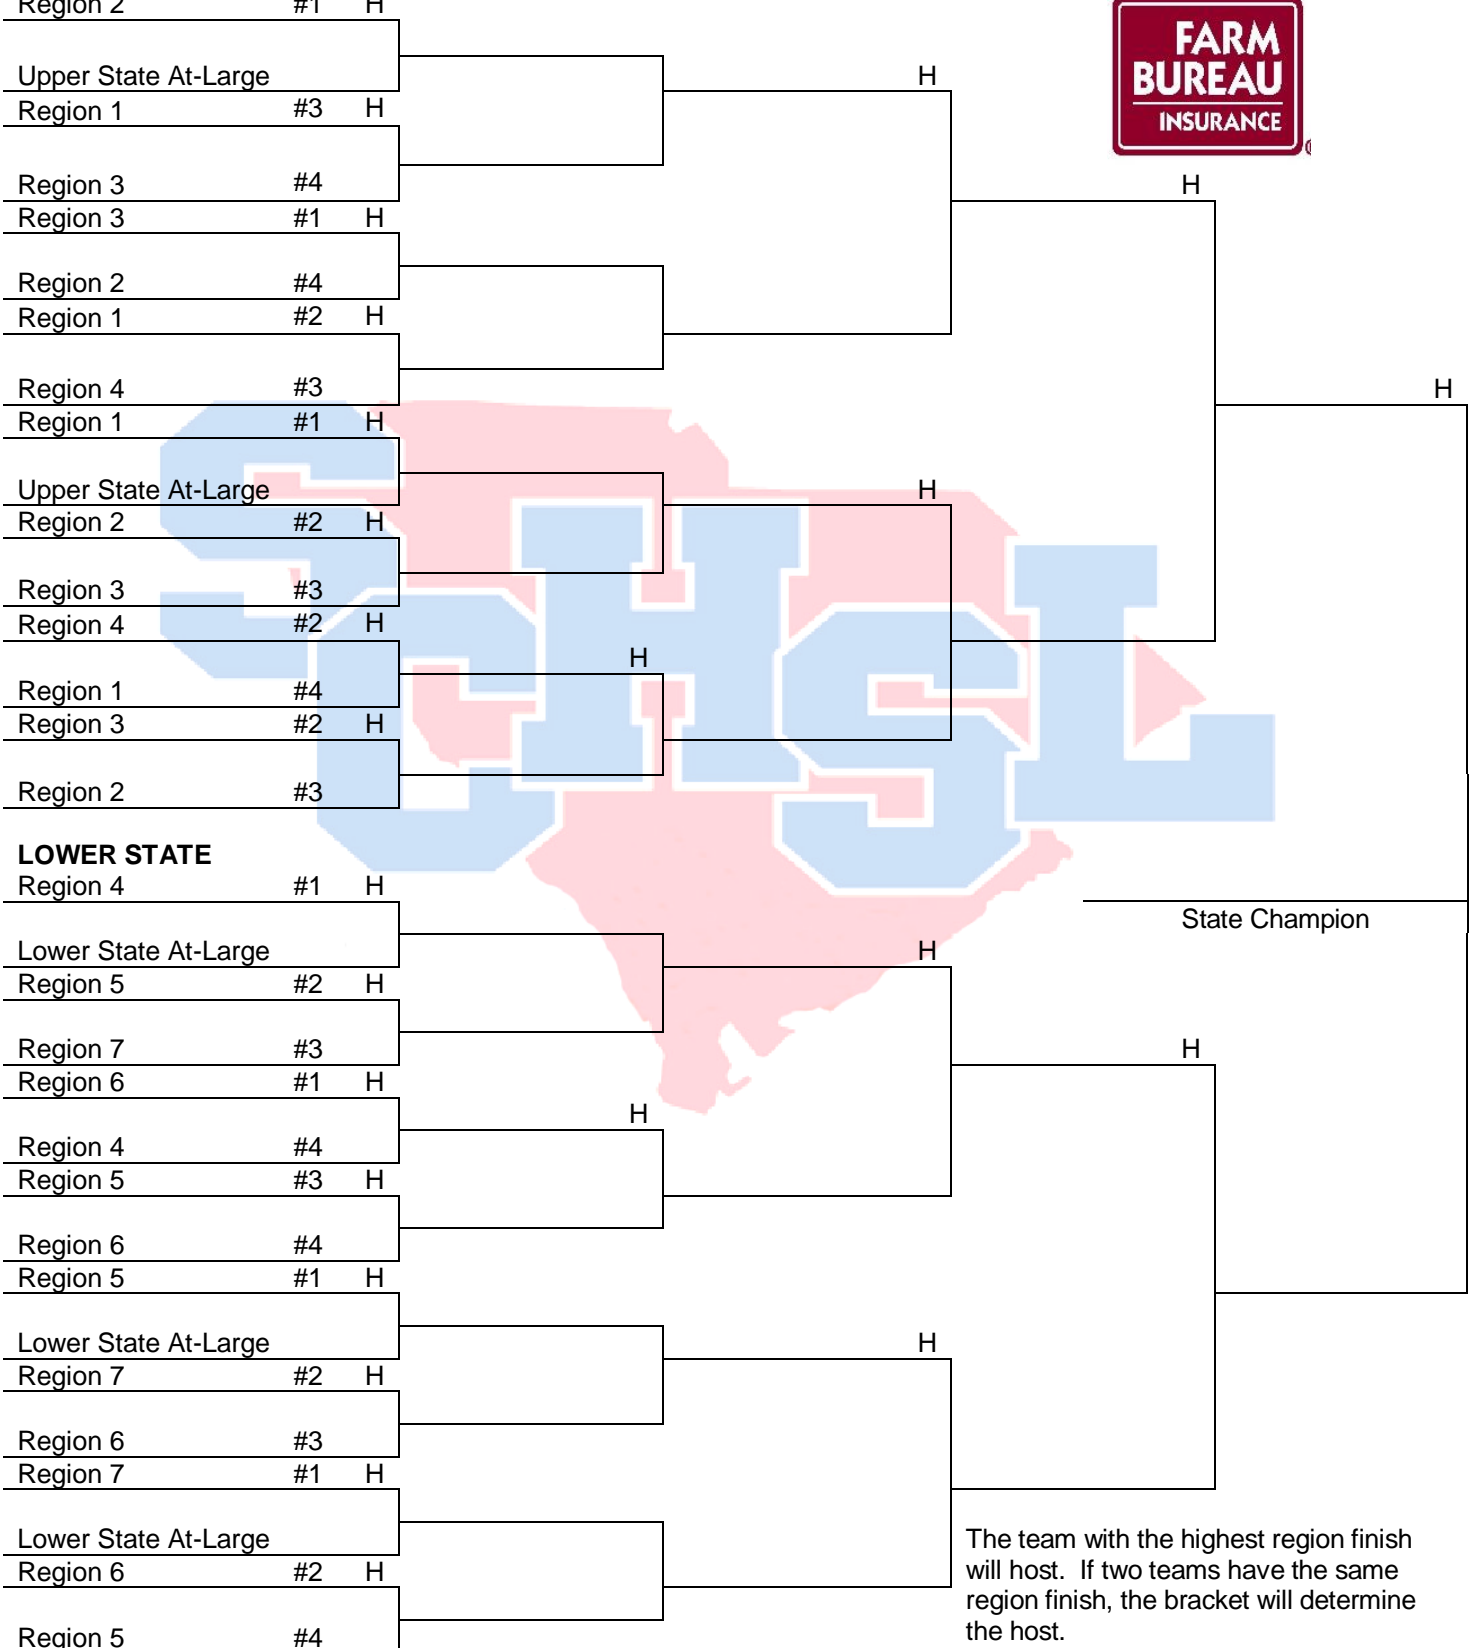

Upper State At-Large

Region 2 #2 H

Region 3 #3

Region 4 #2 H

Region 1 #4

Region 3 #2 H

Region 2 #3

LOWER STATE

Region 4 #1 H

Lower State At-Large

Region 5 #2 H

Region 7 #3

Region 6 #1 H

Region 4 #4

Region 5 #3 H

Region 6 #4

Region 5 #1 H

Lower State At-Large

Region 7 #2 H

Region 6 #3

Region 7 #1 H

Lower State At-Large

Region 6 #2 H

Region 5 #4

The team with the highest region finish will host. If two teams have the same region finish, the bracket will determine the host.