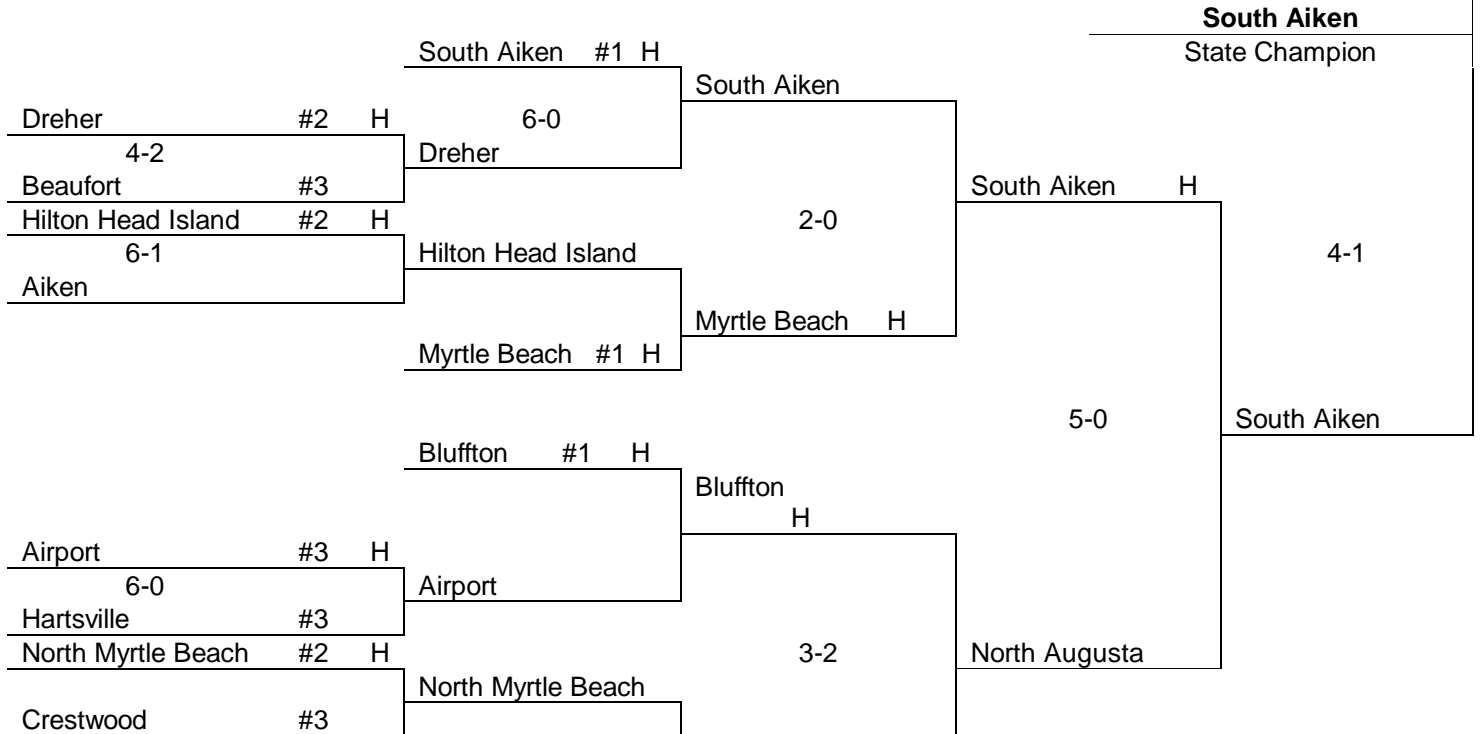

LOWER STATE