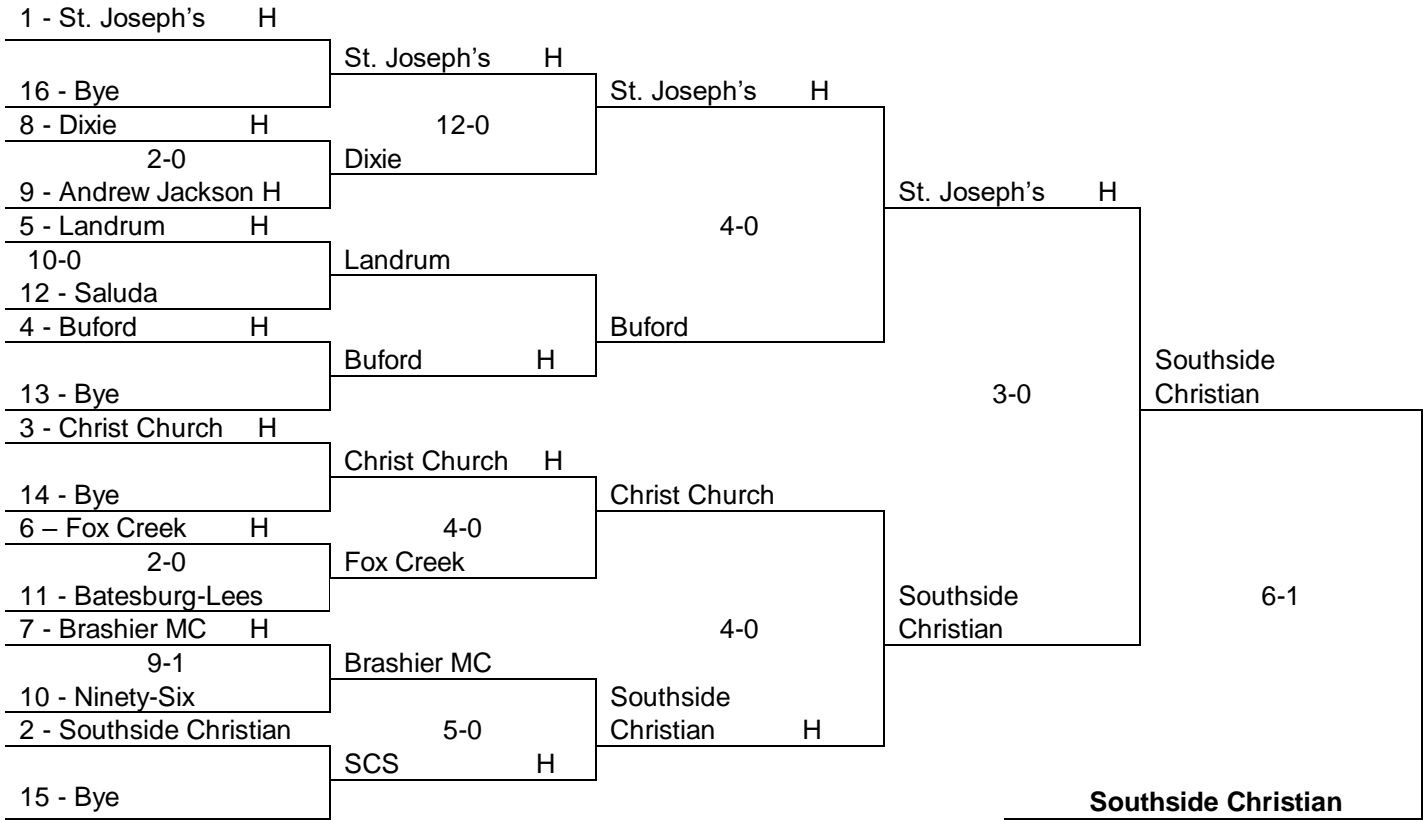

AA GIRLS SOCCER

UPPER STATE