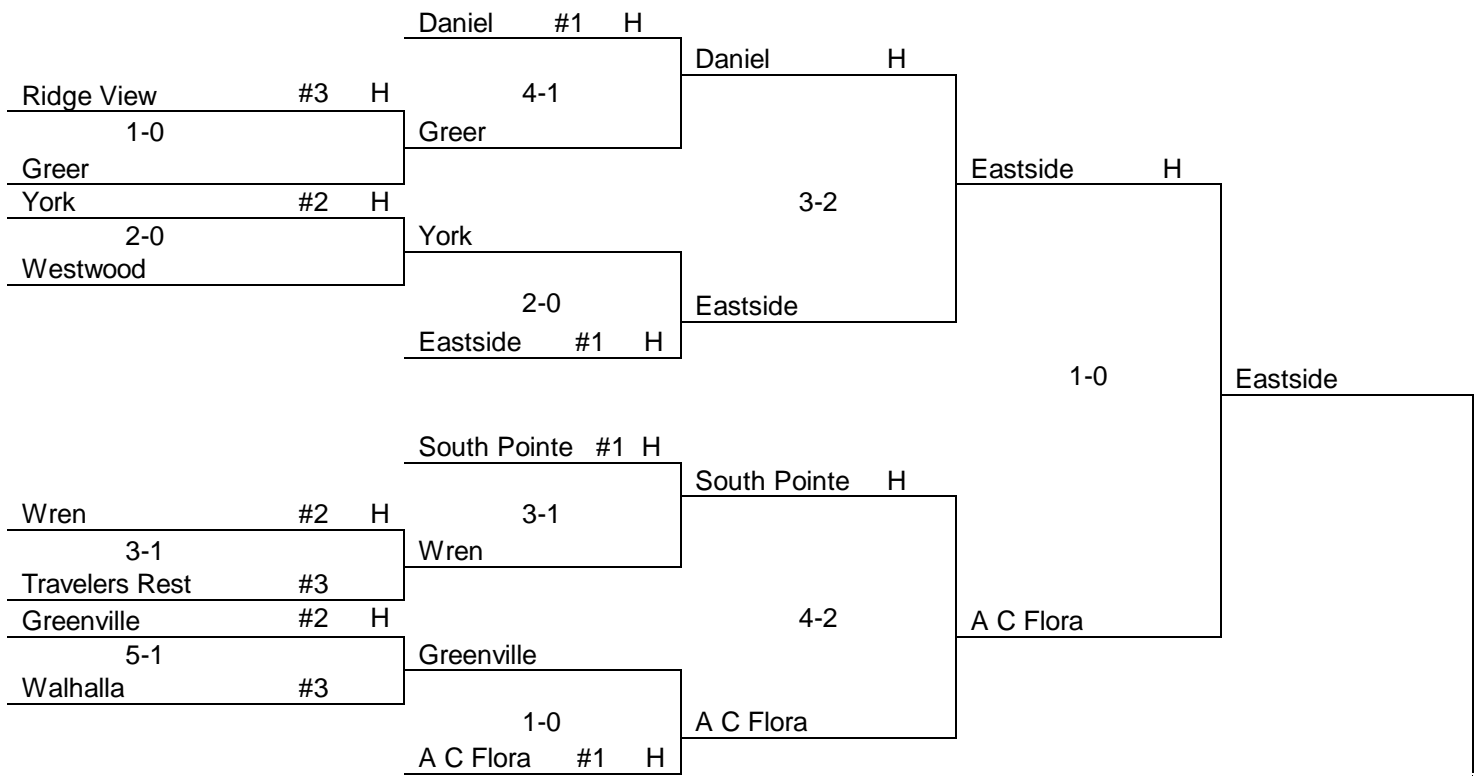

AAAA GIRLS SOCCER