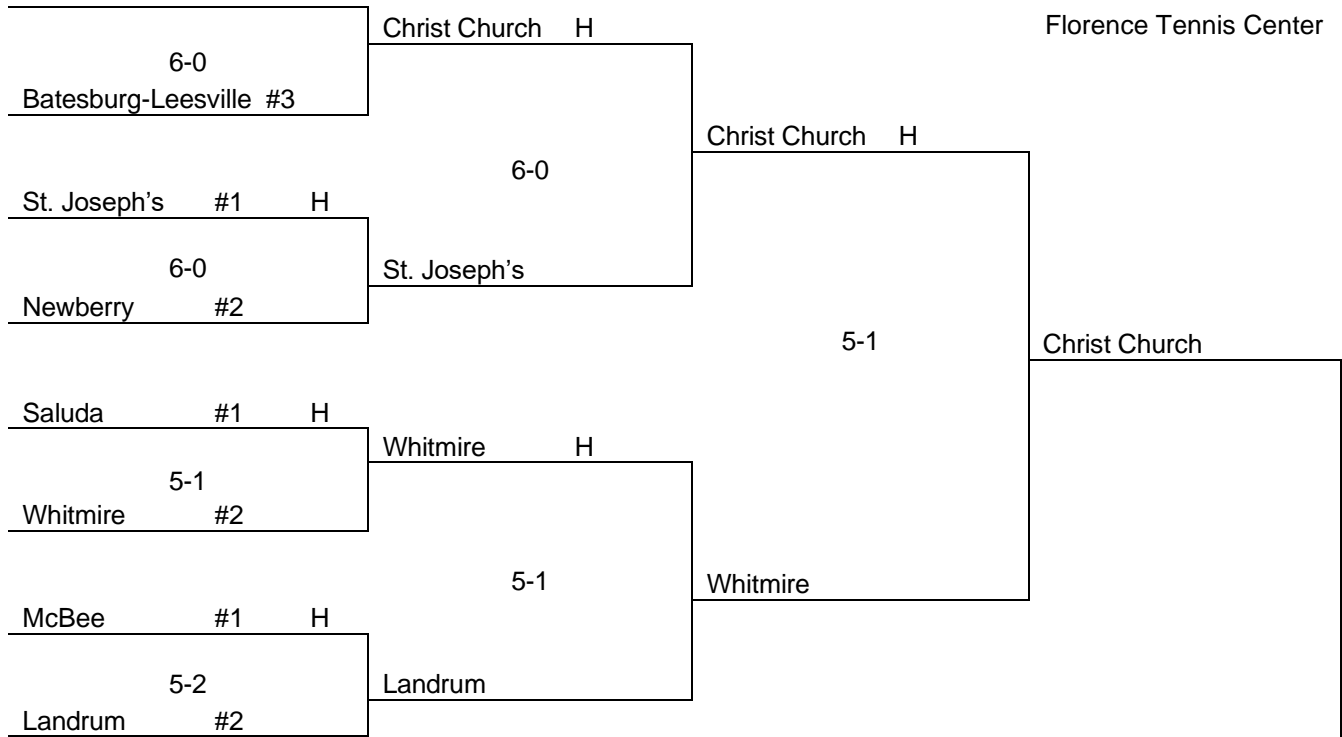

AA Tennis

Oct. 20

Oct. 22

Oct. 27

Oct. 31
1:00 pm

Upper State

Christ Church #1 H

Dr. Eddie Floyd

Florence Tennis Center

Lower State

Wade Hampton #1 H

Christ Church
State Champion