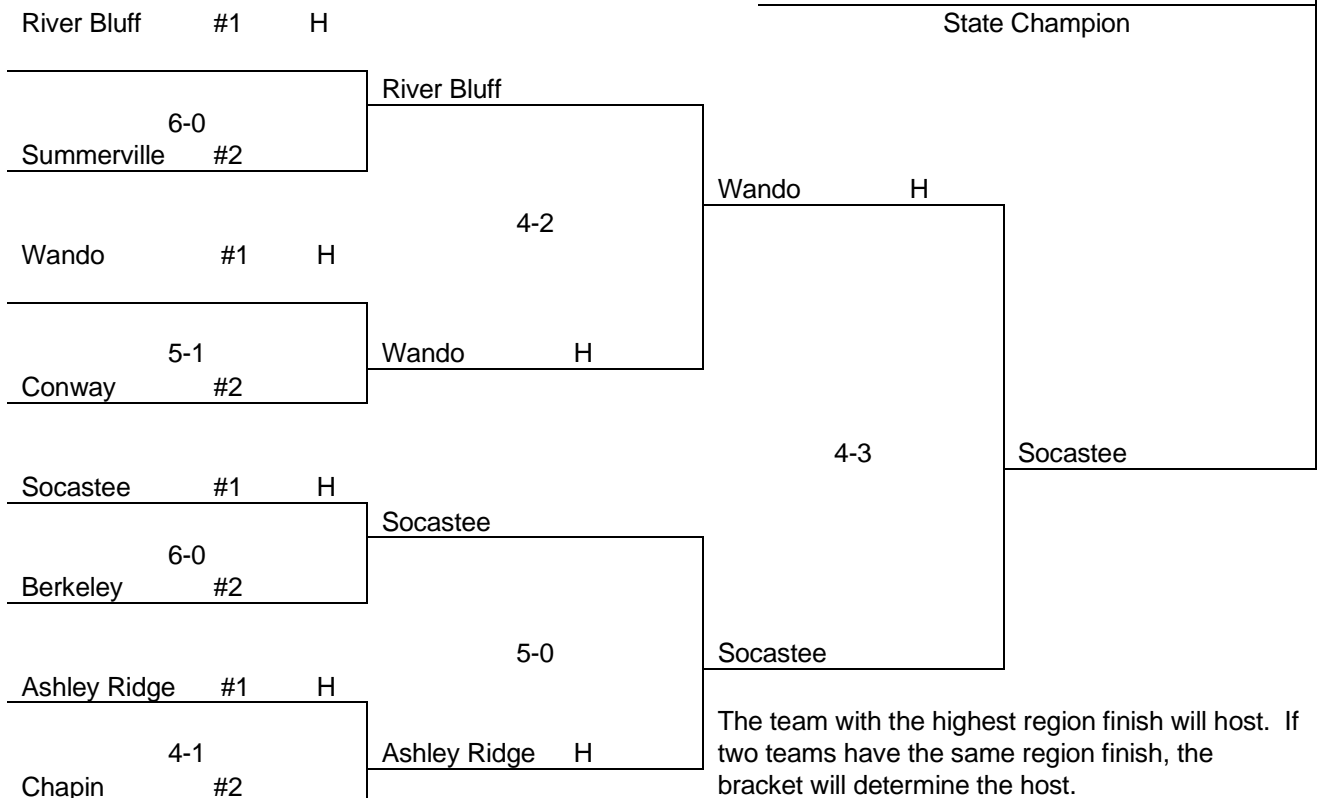

Socastee

The team with the highest region finish will host. If two teams have the same region finish, the bracket will determine the host.

AAAA Tennis

Oct. 20

Oct. 22

Oct. 27

Oct. 31
10:00 am

Upper State