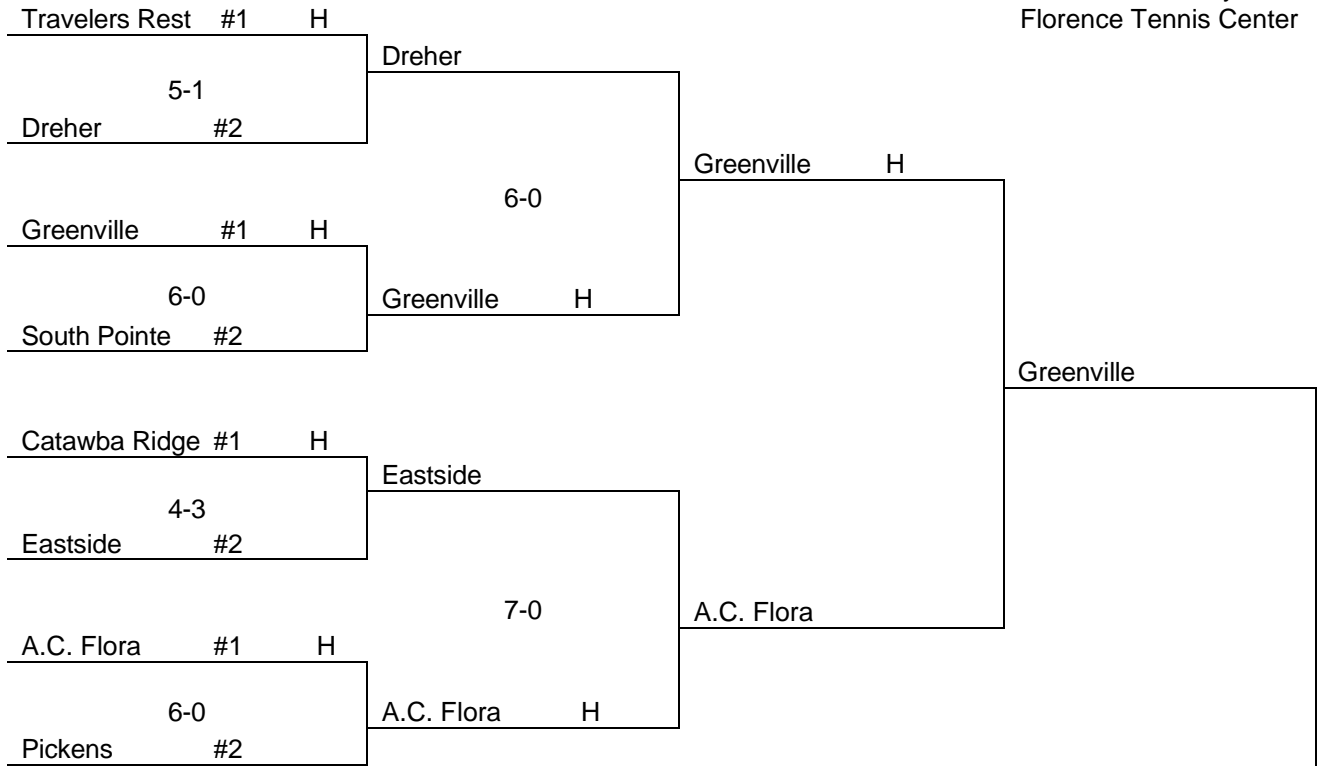

AAAA Tennis

Oct. 20

Oct. 22

Oct. 27

Oct. 31
10:00 am

Upper State

Dr. Eddie Floyd
Florence Tennis Center