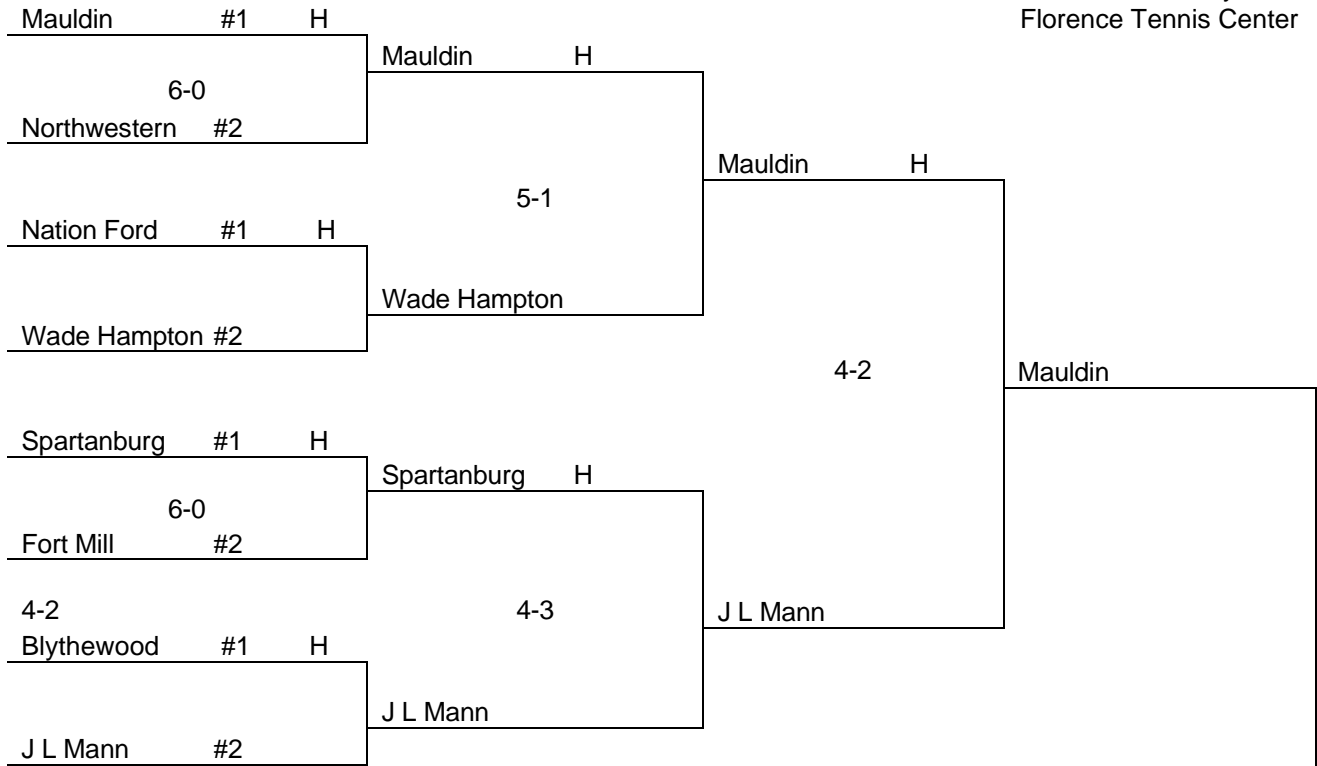

AAAAA Tennis

Oct. 20

Oct. 22

Oct. 27

Oct. 31
10:00 am

Upper State

Dr. Eddie Floyd
Florence Tennis Center