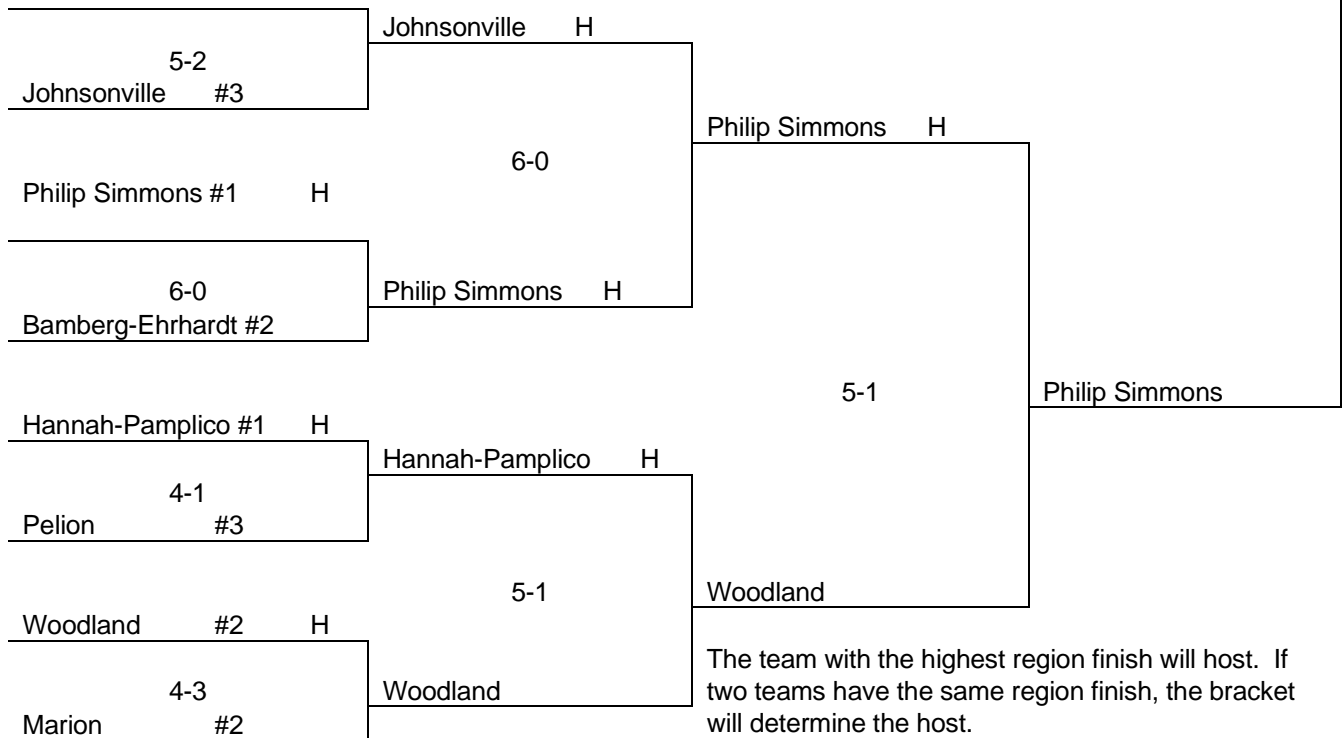

The team with the highest region finish will host. If two teams have the same region finish, the bracket will determine the host.