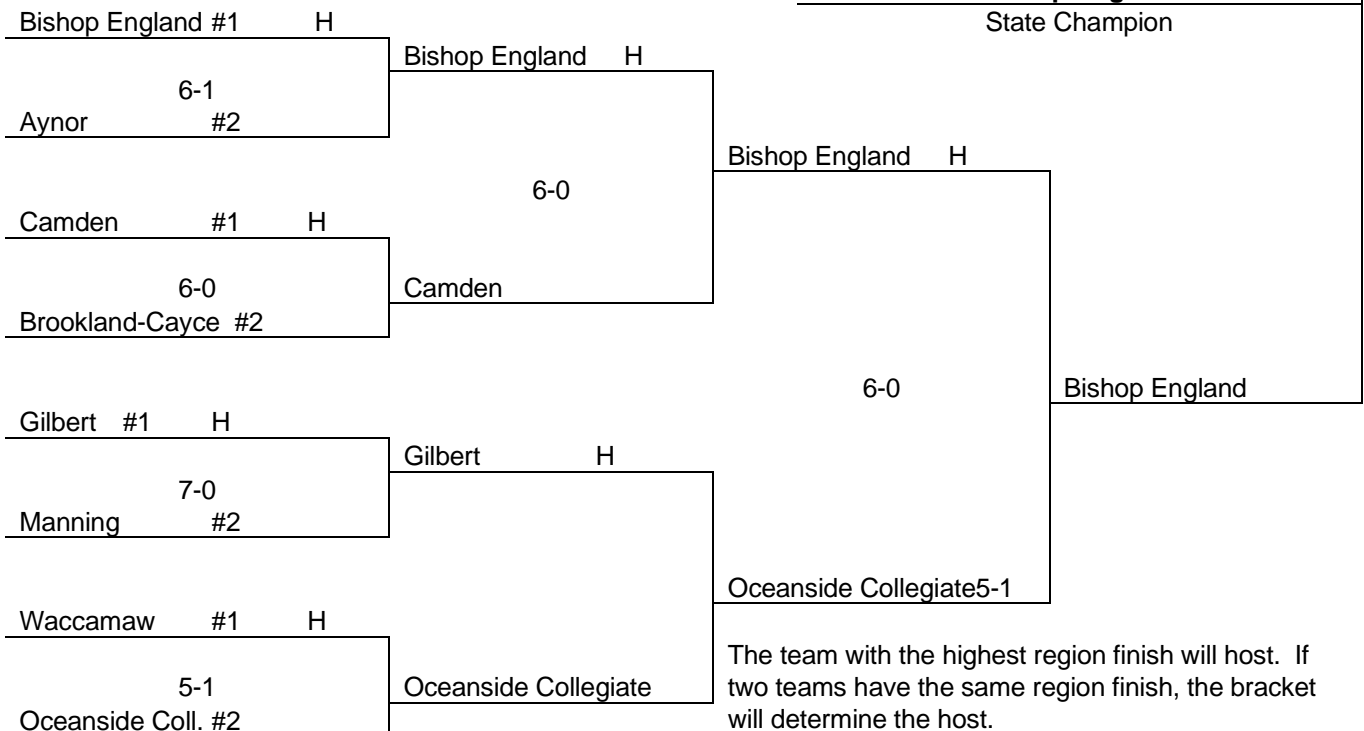

Socastee

The team with the highest region finish will host. If two teams have the same region finish, the bracket will determine the host.

AAAA Tennis

Oct. 20

Oct. 22

Oct. 27

Oct. 31
10:00 am

Upper State

Upper State

Dr. Eddie Floyd
Florence Tennis Center

Lower State

Bishop England
State Champion

The team with the highest region finish will host. If two teams have the same region finish, the bracket will determine the host.