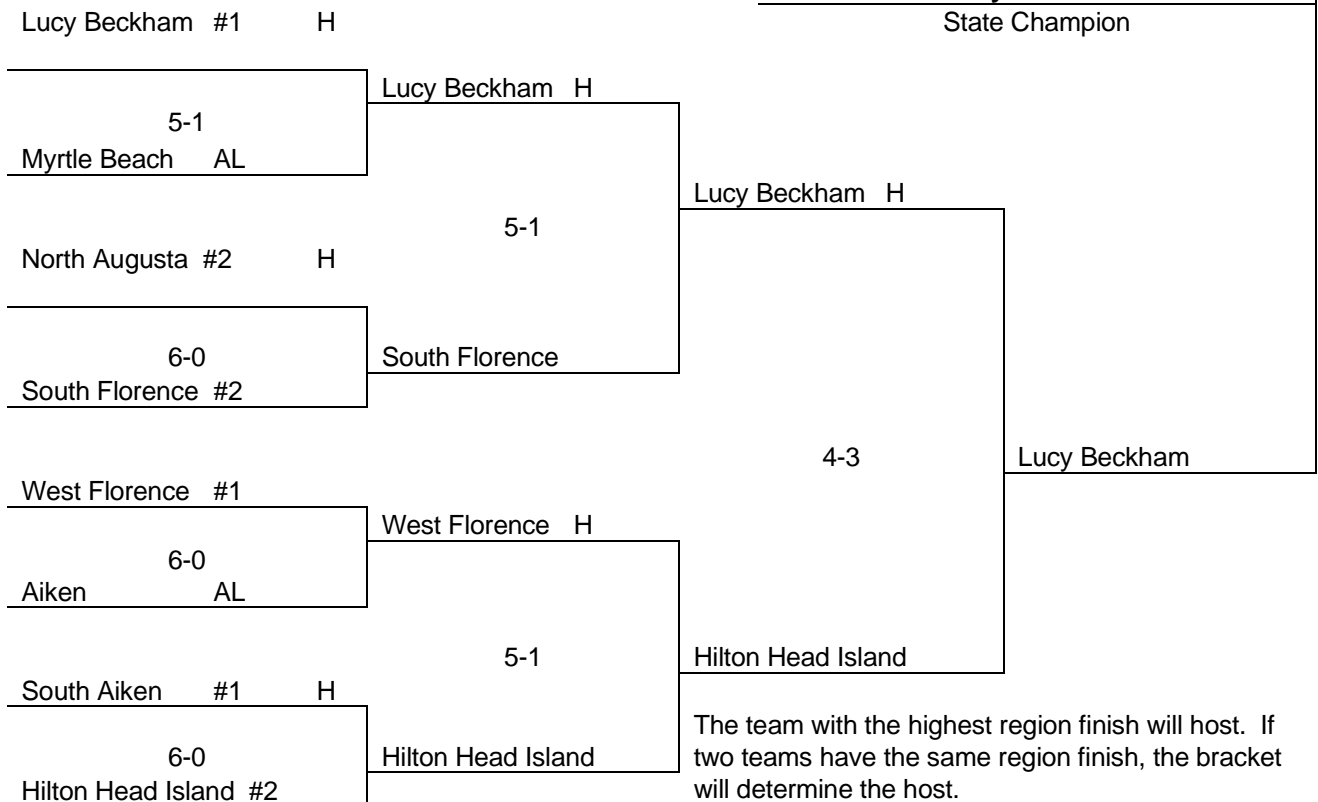

Lower State

Lucy Beckham
State Champion