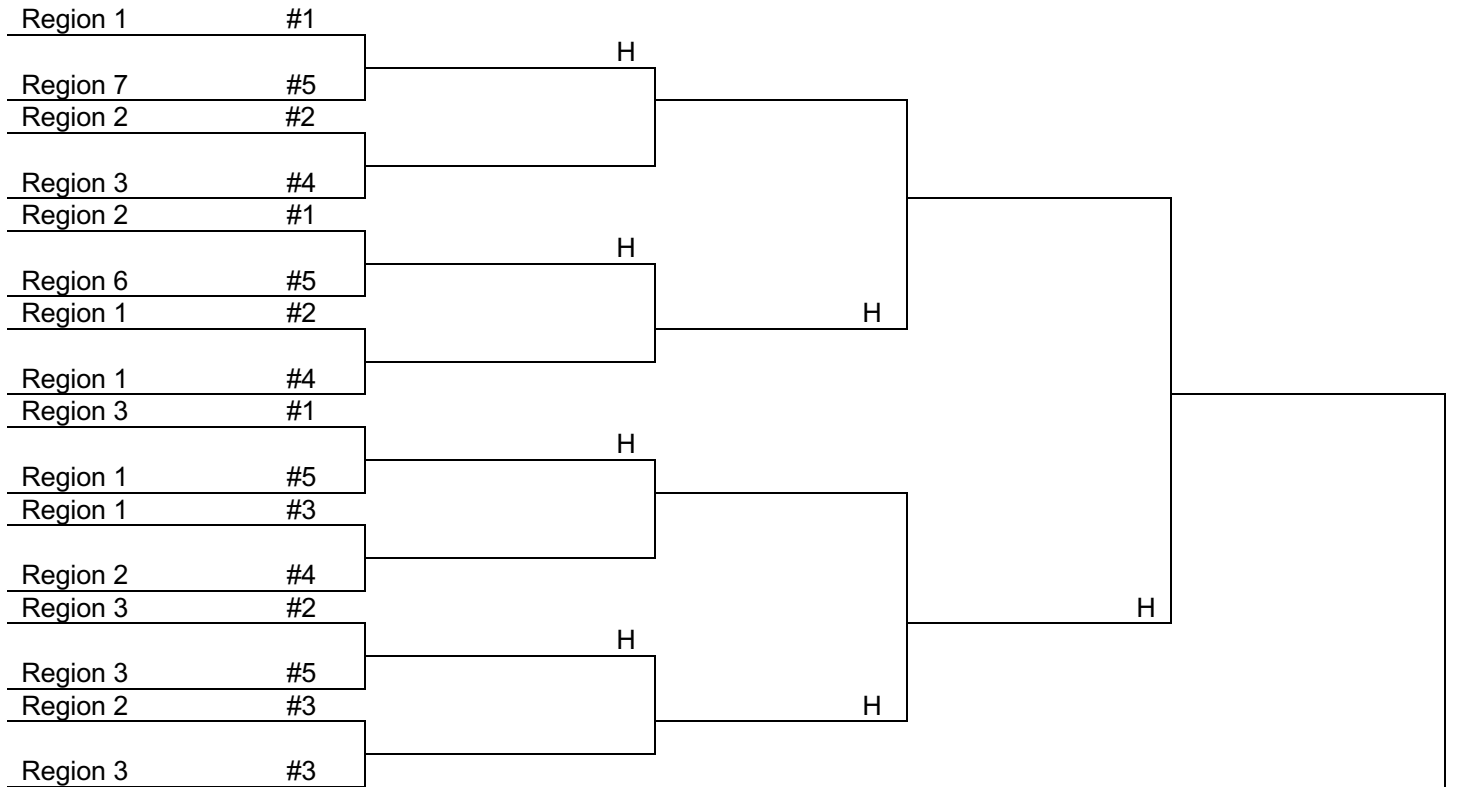

CLASS A Basketball

UPPER STATE

LOWER STATE

State Champion

*The team with the highest region finish will host. If two teams have the same region finish, the bracket will determine the host school.