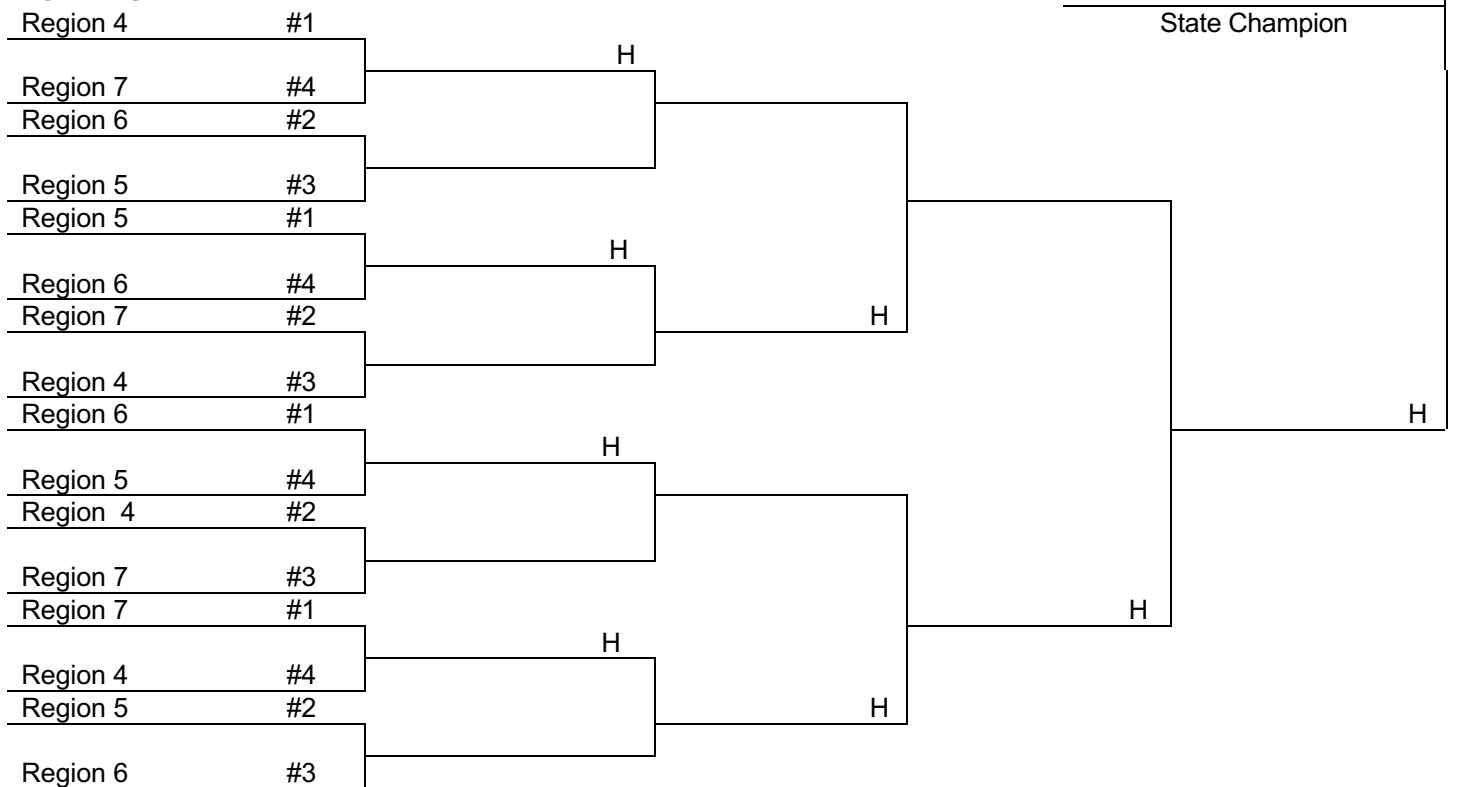

CLASS A Basketball

UPPER STATE

LOWER STATE

State Champion

*The team with the highest region finish will host. If two teams have the same region finish, the bracket will determine the host school.