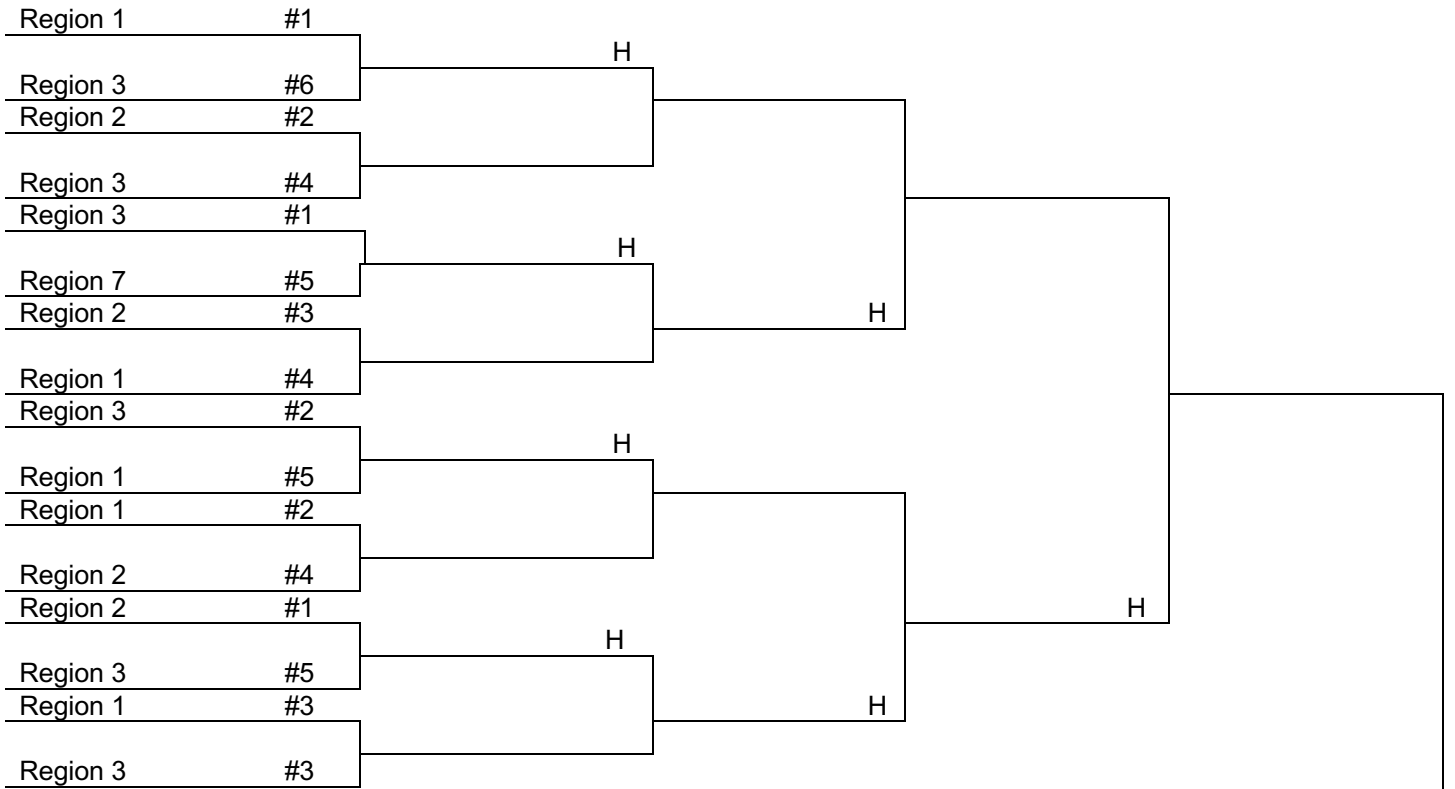

CLASS A Football

UPPER STATE

LOWER STATE

State Champion

*The team with the highest region finish will host. If two teams have the same region finish, the bracket will determine the host school.