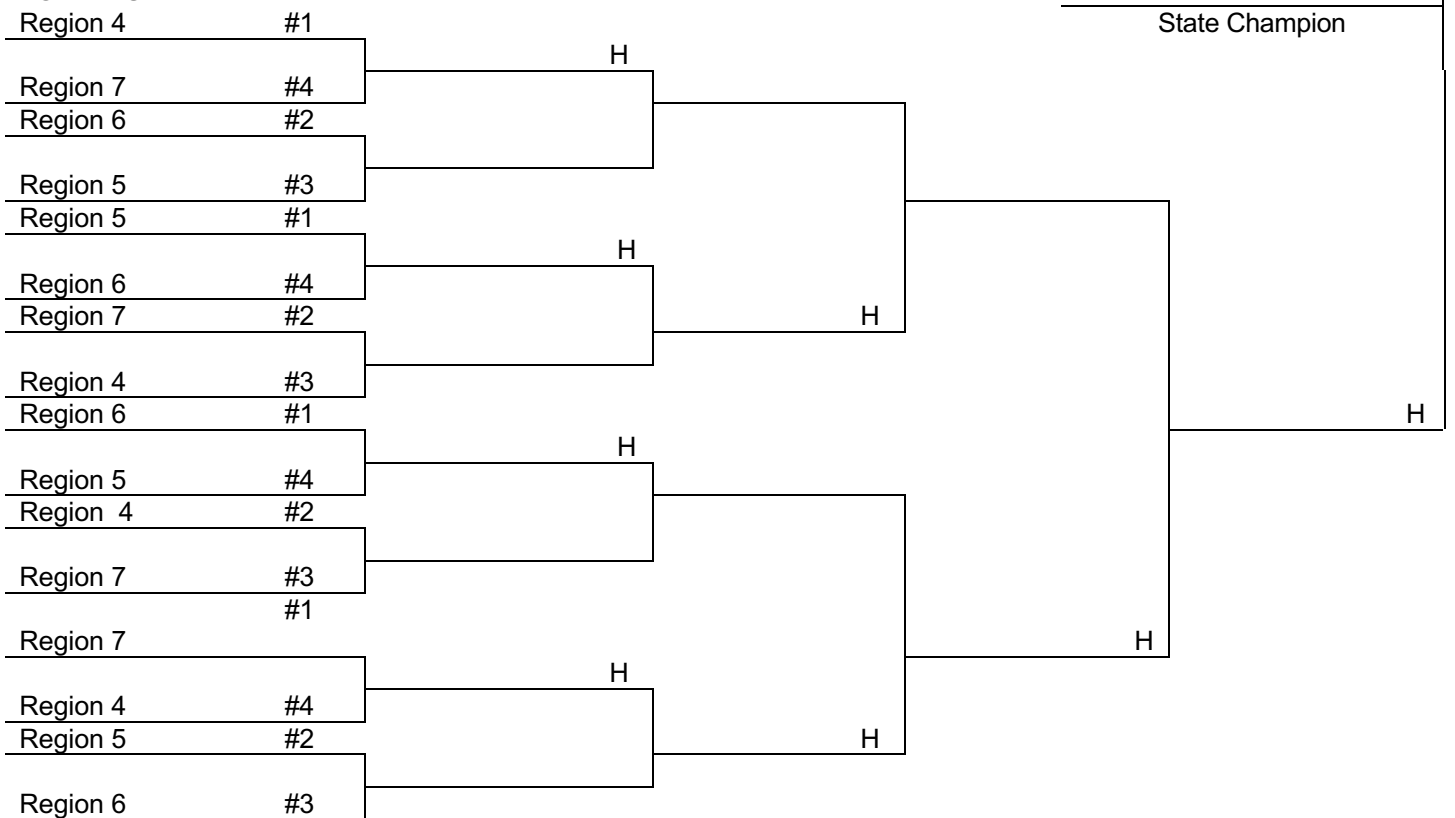

CLASS A Football

UPPER STATE

LOWER STATE

State Champion

*The team with the highest region finish will host. If two teams have the same region finish, the bracket will determine the host school.