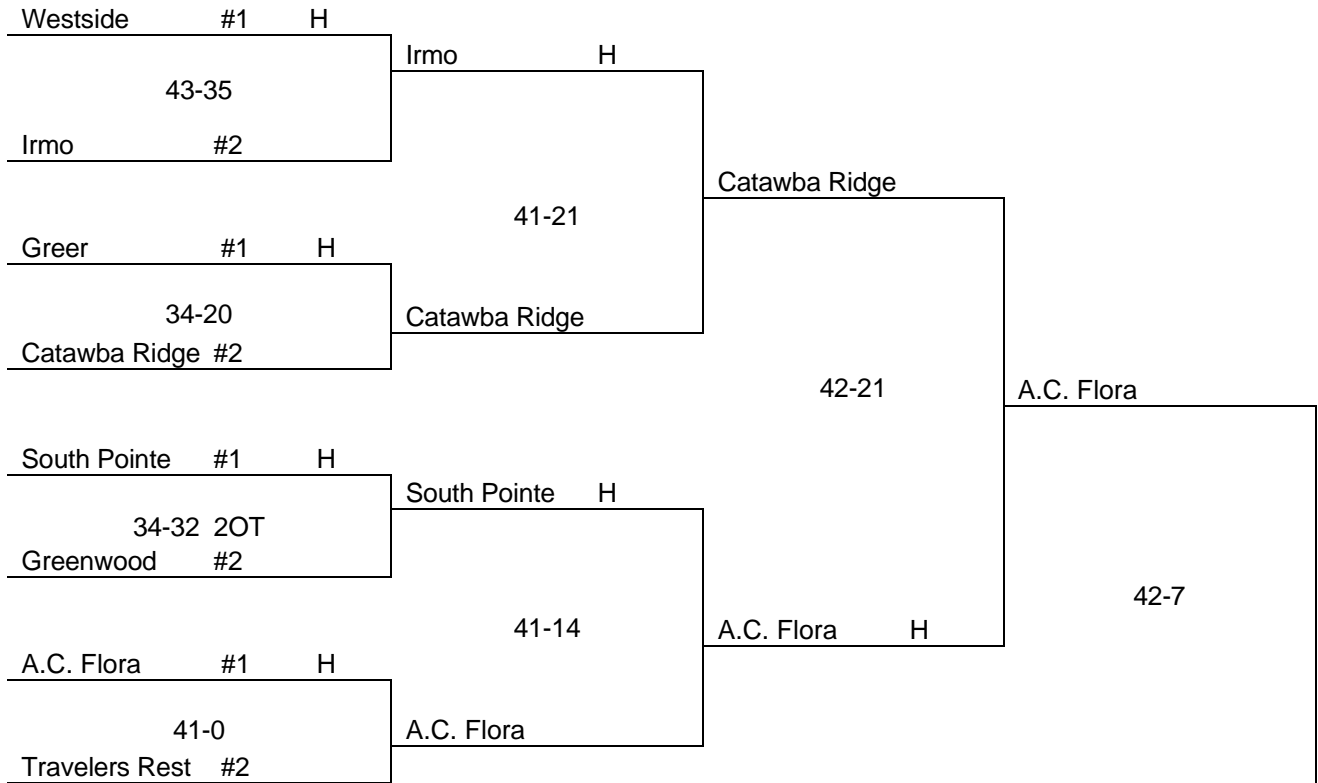

Dutch Fork H
63-42
Carolina Forest

Goose Creek #1 H
35-28
Carolina Forest #2

Dutch Fork H
24-0
Sumter

Sumter #1 H
34-13
Berkeley #2

Sumter H
25-13
River Bluff

Ft. Dorchester #1 H
14-12
River Bluff #2

Dutch Fork
28-6
Dutch Fork H

The team with the highest region finish will host. If two teams have the same region finish, the bracket will determine the host.

AAAA

Nov. 13 Nov. 20 Nov. 27 Dec 5

Upper State

Lower State

The team with the highest region finish will host. If two teams have the same region finish, the bracket will determine the host.