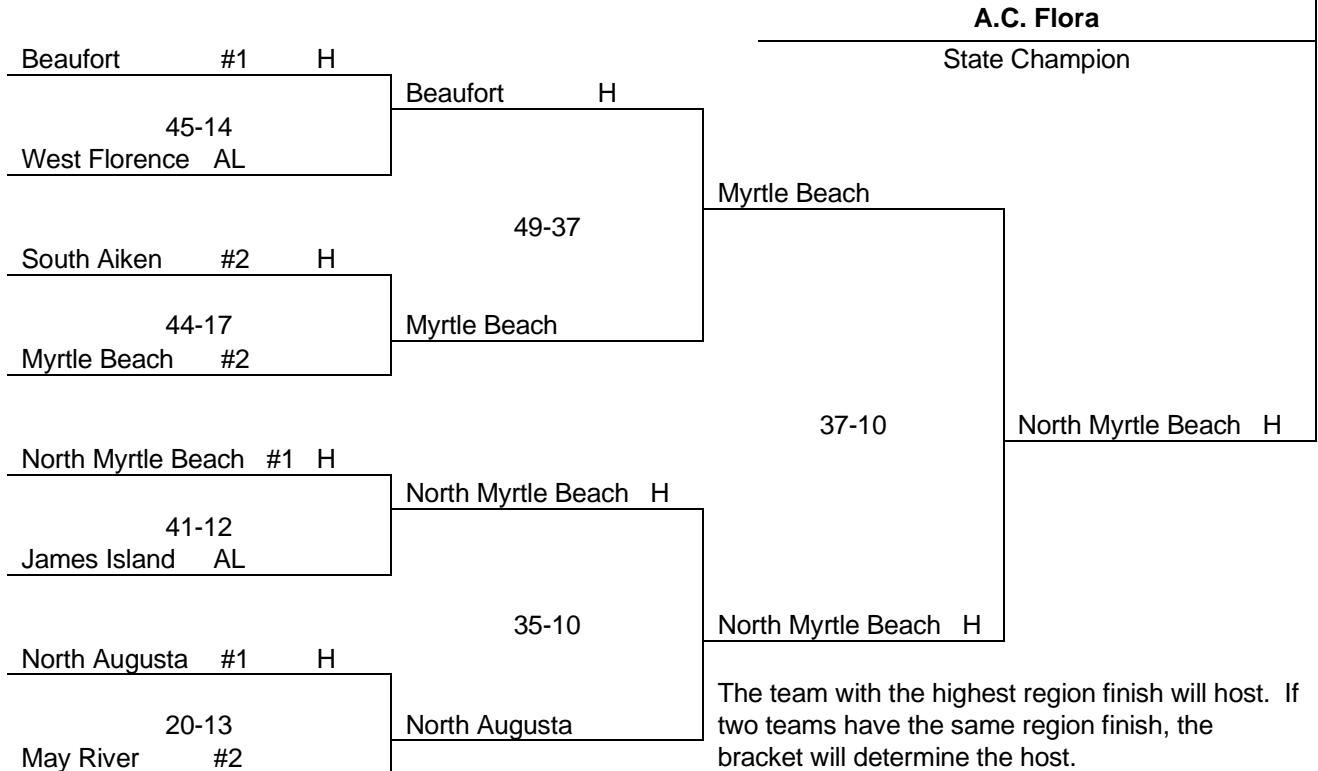

Dutch Fork H
63-42
Carolina Forest

Goose Creek #1 H
35-28
Carolina Forest #2

Dutch Fork H
24-0
Sumter

Sumter #1 H
34-13
Berkeley #2

Sumter H
25-13
River Bluff

Ft. Dorchester #1 H
14-12
River Bluff #2

Dutch Fork
28-6
Dutch Fork H

The team with the highest region finish will host. If two teams have the same region finish, the bracket will determine the host.

AAAA

Nov. 13 Nov. 20 Nov. 27 Dec 5

Upper State

Lower State

The team with the highest region finish will host. If two teams have the same region finish, the bracket will determine the host.

AAA

Nov. 13 Nov. 20 Nov. 27 Dec. 5

Upper State

Lower State

The team with the highest region finish will host. If two teams have the same region finish, the bracket will determine the host.

AA

Nov. 13

Nov. 20