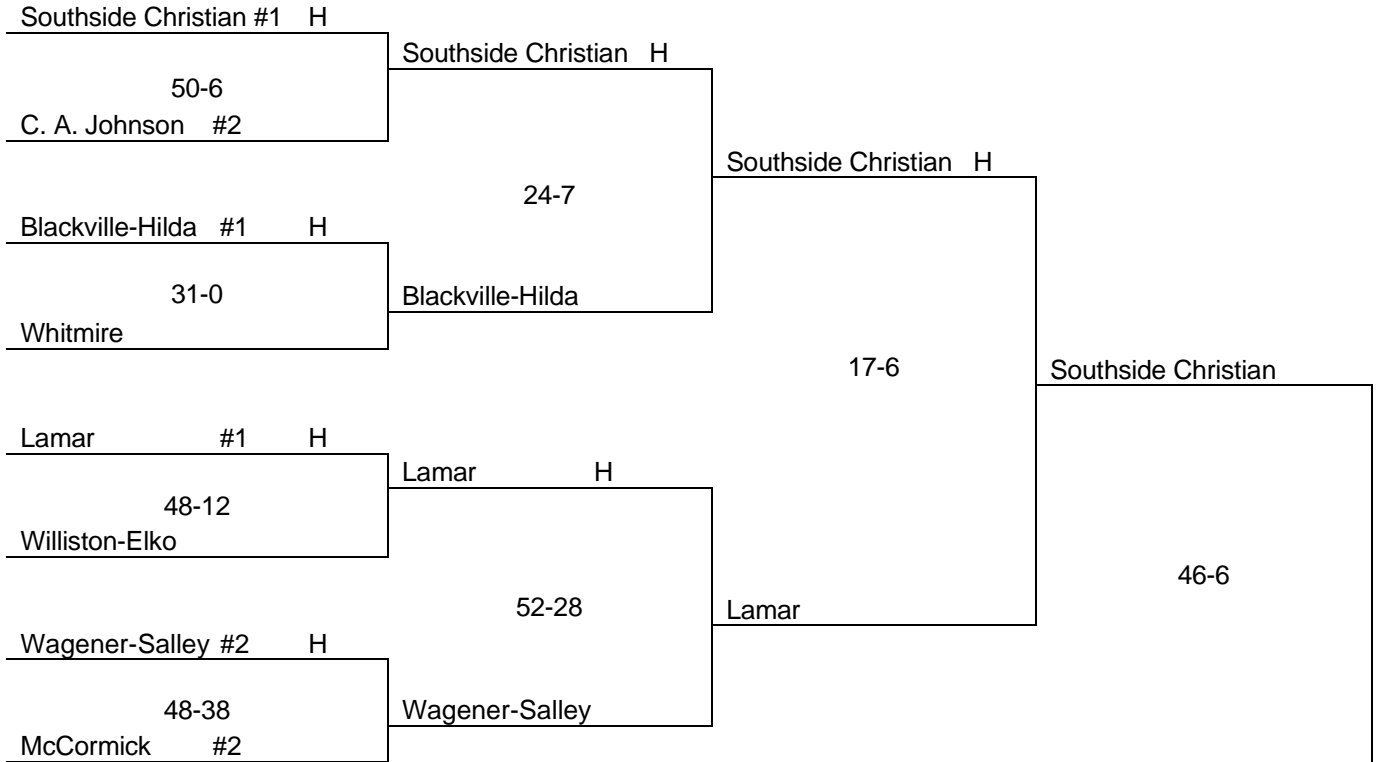

A

Nov. 13

Nov. 20

Nov. 27

Dec. 5

Upper State

Lower State

The team with the highest region finish will host. If two teams have the same region finish, the bracket will determine the host.