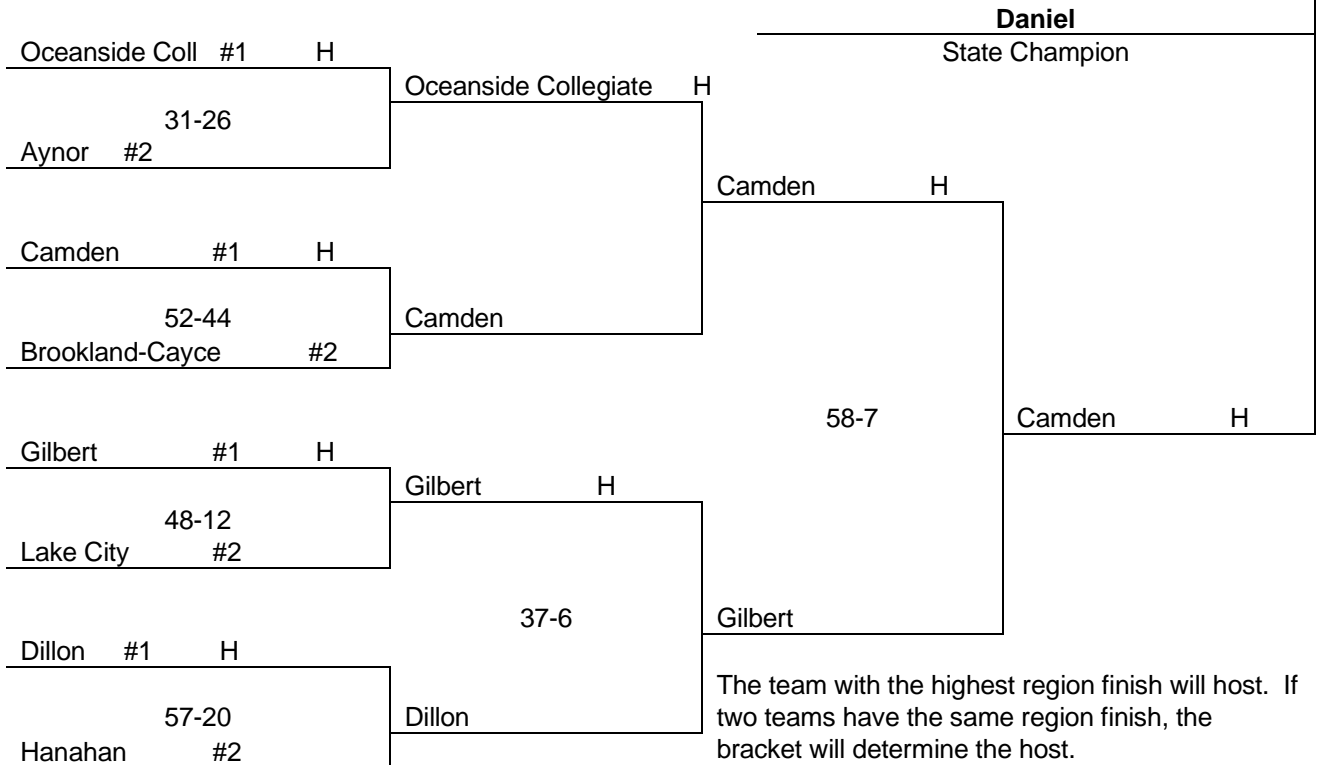

The team with the highest region finish will host. If two teams have the same region finish, the bracket will determine the host.

AAAA

Nov. 13 Nov. 20 Nov. 27 Dec 5

Upper State

Lower State

The team with the highest region finish will host. If two teams have the same region finish, the bracket will determine the host.

AAA

Nov. 13 Nov. 20 Nov. 27 Dec. 5

Upper State

Lower State

The team with the highest region finish will host. If two teams have the same region finish, the bracket will determine the host.

AA

Nov. 13

Nov. 20