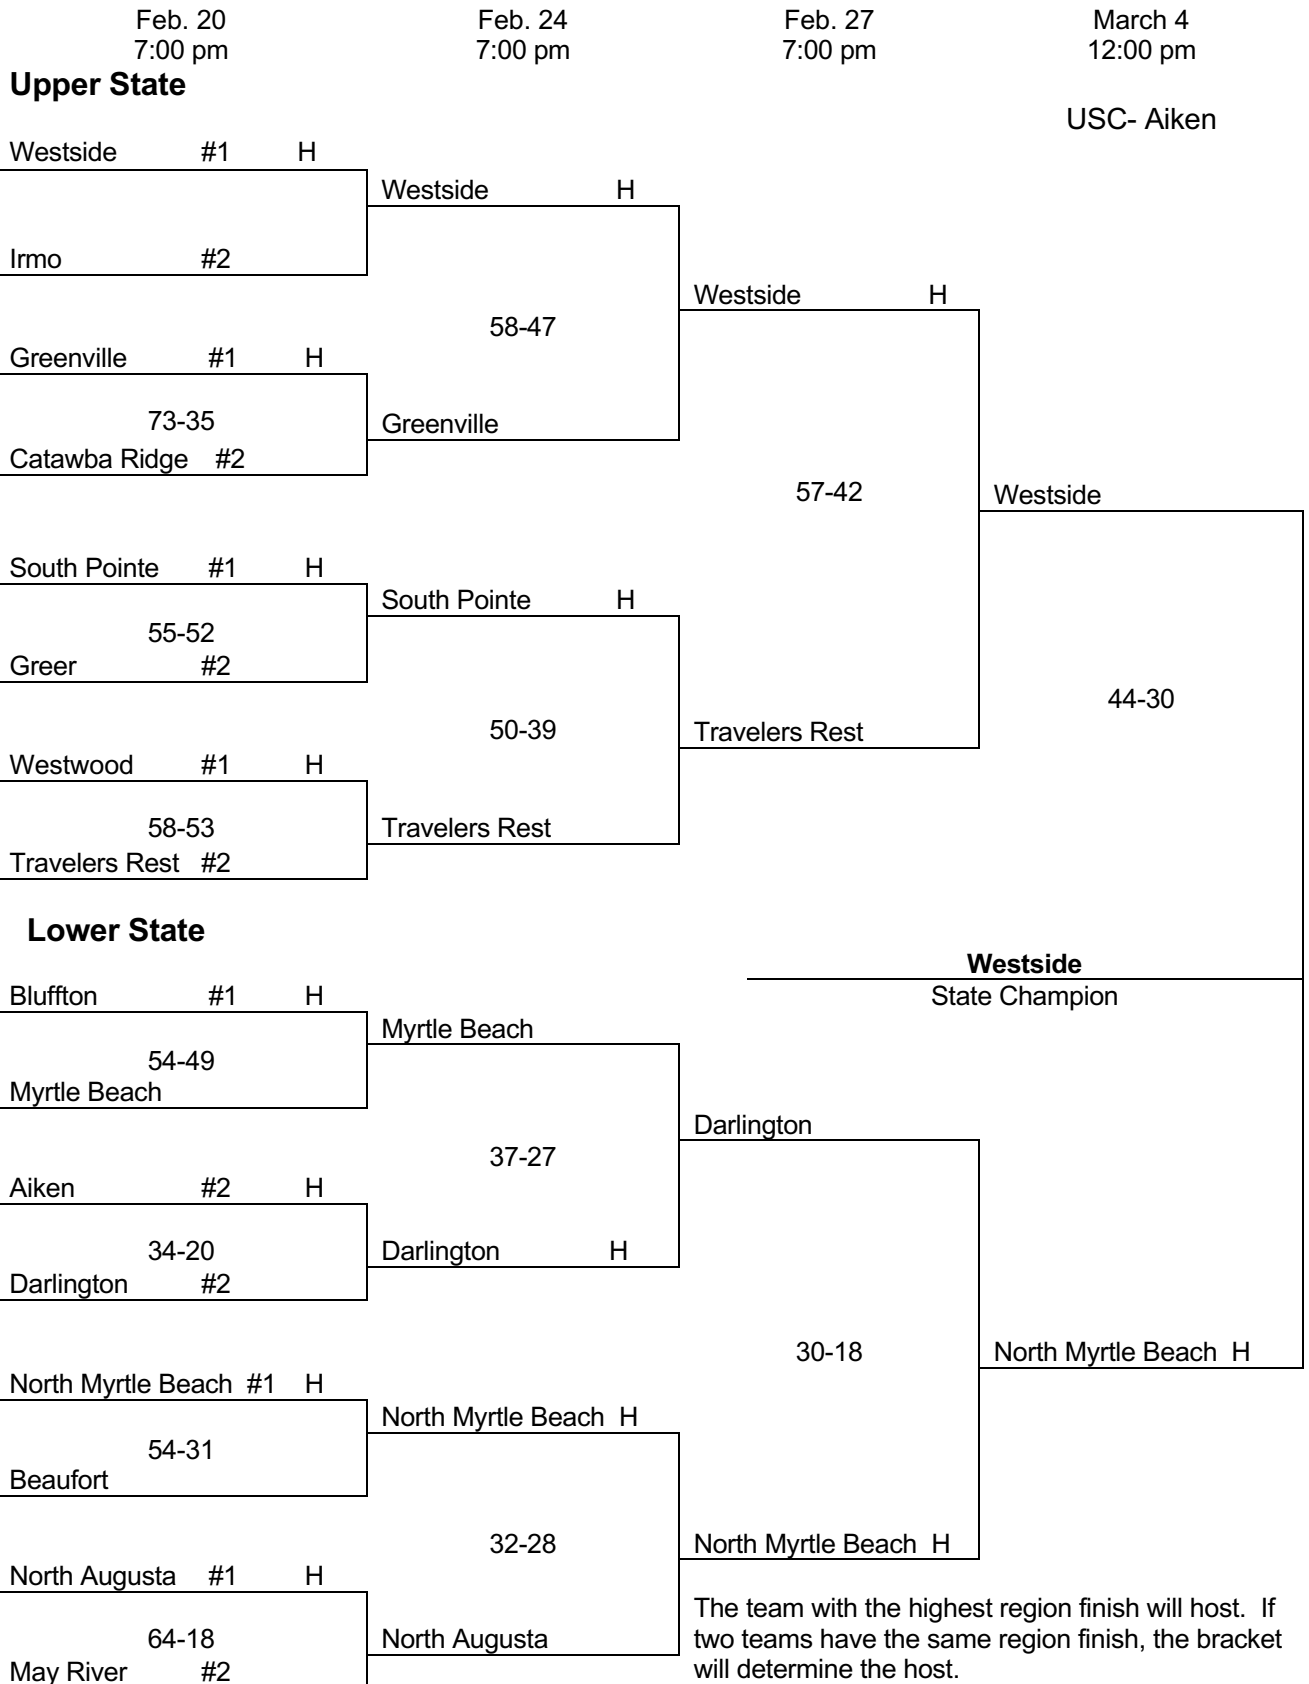

Clover
State Champion

The team with the highest region finish will host. If two teams have the same region finish, the bracket will determine the host.

AAAA BASKETBALL

The team with the highest region finish will host. If two teams have the same region finish, the bracket will determine the host.