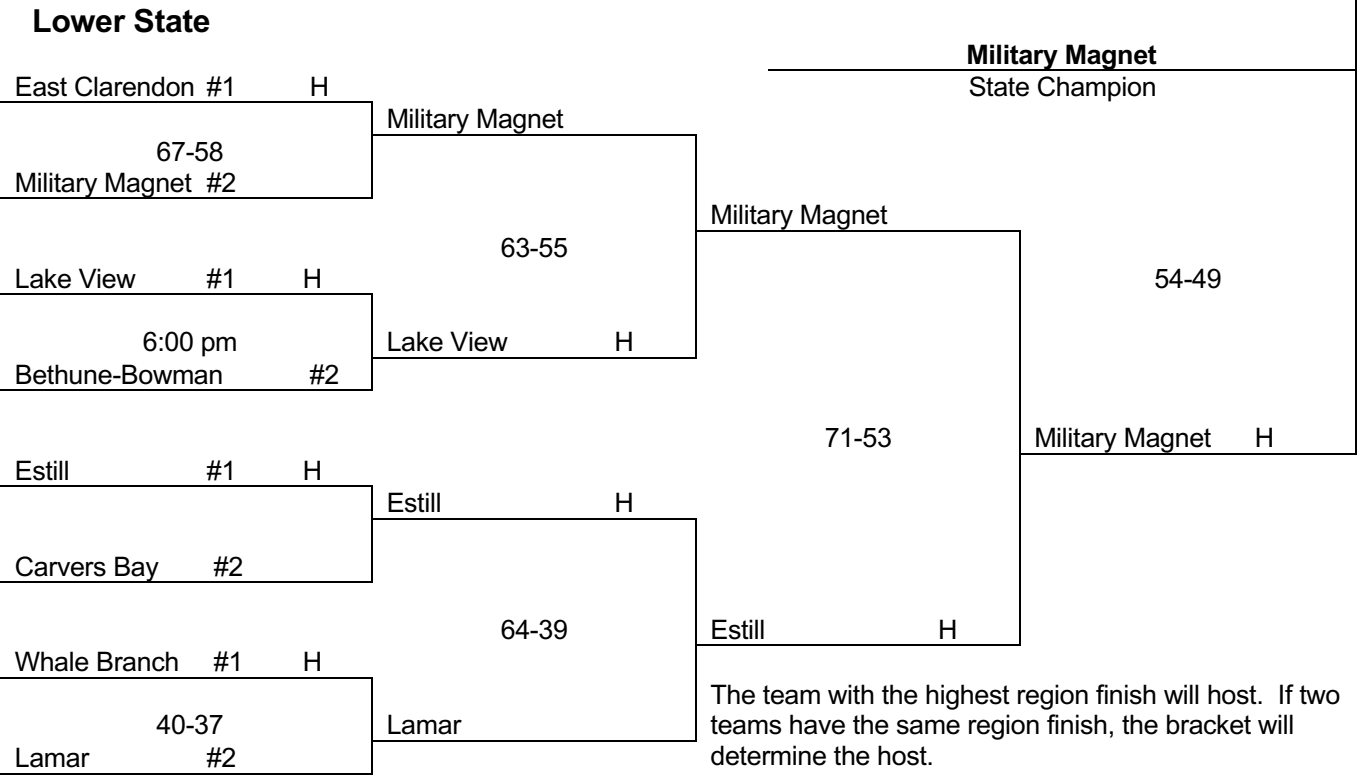

Marion #1 H
63-20
York Prep #3

42-35

Marion

Silver Bluff H

51-40

Silver Bluff H

Saluda
State Champion

The team with the highest region finish will host. If two teams have the same region finish, the bracket will determine the host.

A BASKETBALL

Feb. 23 7:00 pm	Feb., 26 7:00 pm	March 2 7:00 pm	March 6 4:00 pm
Upper State			USC-Aiken

The team with the highest region finish will host. If two teams have the same region finish, the bracket will determine the host.