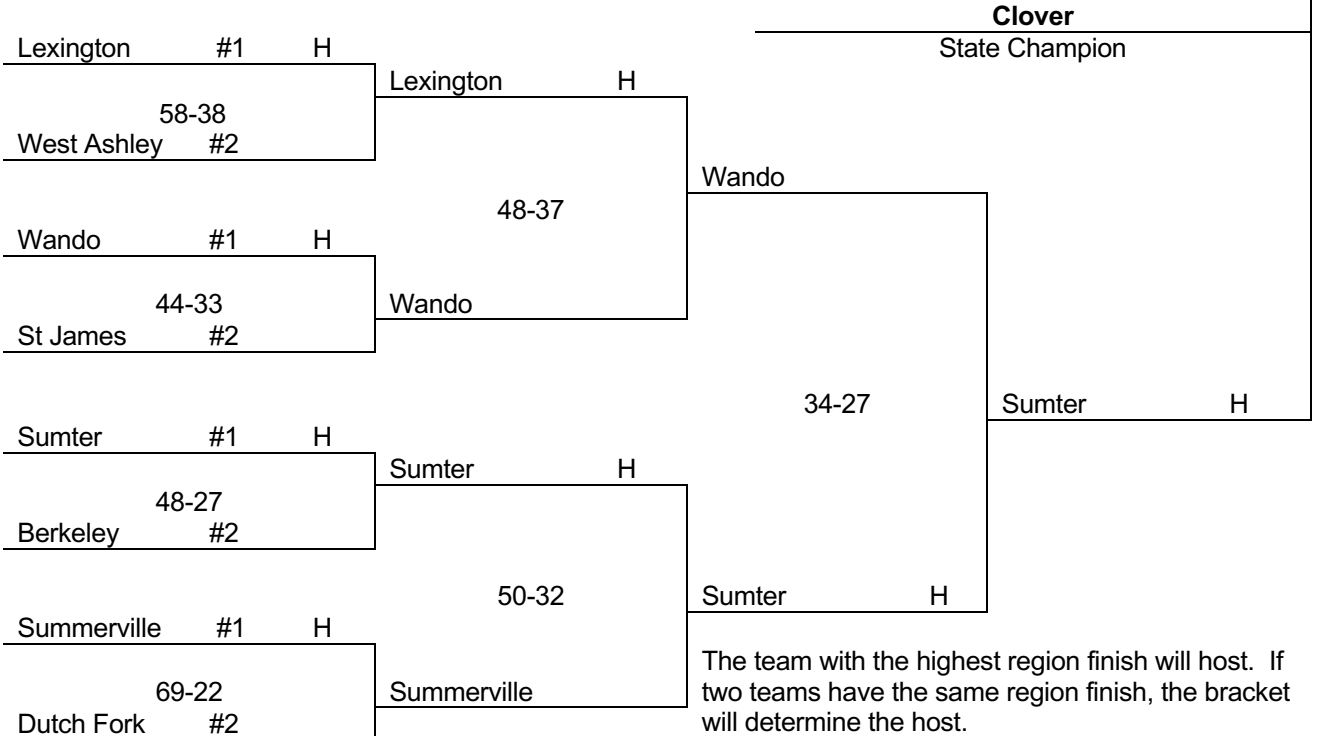

AAAAA BASKETBALL

Feb. 22

Feb. 25

March 1

March 5
12:00 pm

Upper State

USC-Aiken

Lower State

Clover
State Champion

The team with the highest region finish will host. If two teams have the same region finish, the bracket will determine the host.

AAAA BASKETBALL

The team with the highest region finish will host. If two teams have the same region finish, the bracket will determine the host.

AAA BASKETBALL

The team with the highest region finish will host. If two teams have the same region finish, the bracket will determine the host.

AA BASKETBALL

Feb. 20
7:00 pm
Upper State

Feb. 24
7:00 pm

Feb. 27
7:00 pm