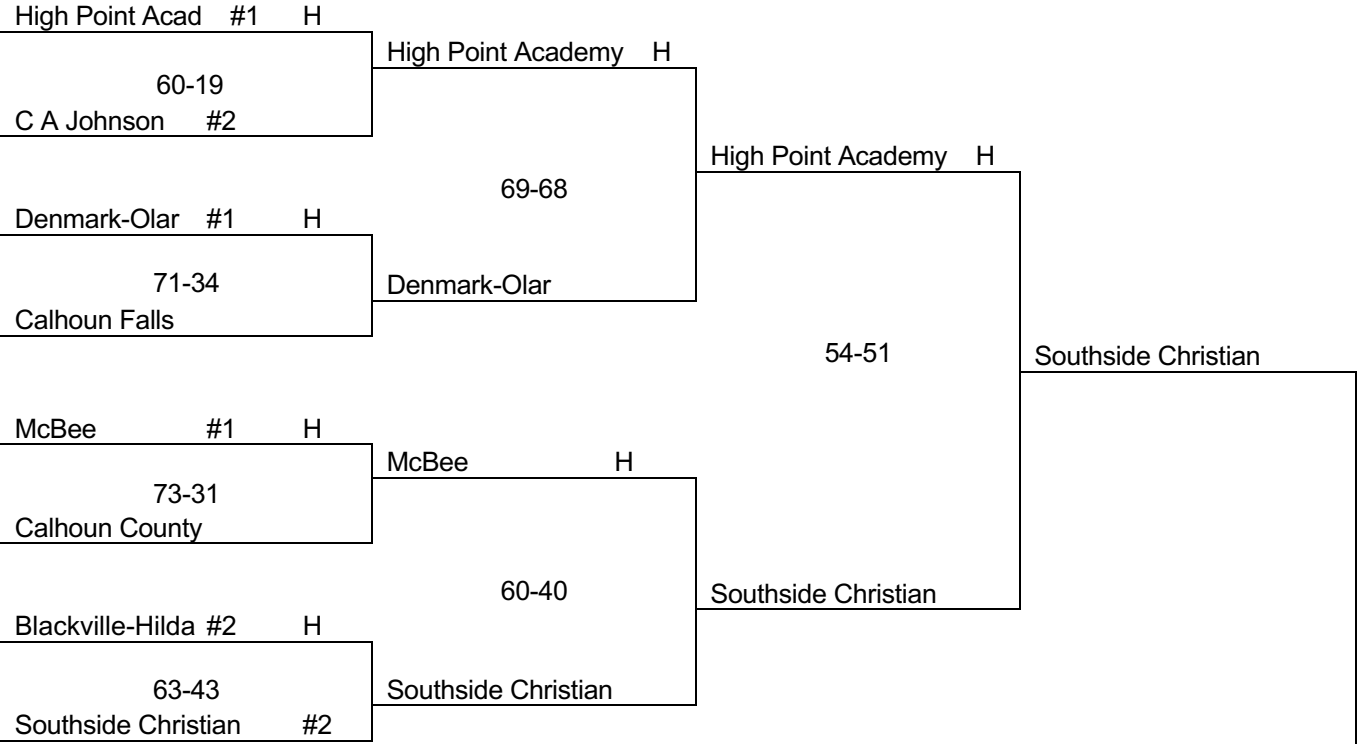

Marion #1 H
63-20
York Prep #3

42-35

Marion

Silver Bluff H

51-40

Silver Bluff H

Saluda
State Champion

The team with the highest region finish will host. If two teams have the same region finish, the bracket will determine the host.

A BASKETBALL

Feb. 23 7:00 pm	Feb., 26 7:00 pm	March 2 7:00 pm	March 6 4:00 pm
Upper State			USC-Aiken

The team with the highest region finish will host. If two teams have the same region finish, the bracket will determine the host.