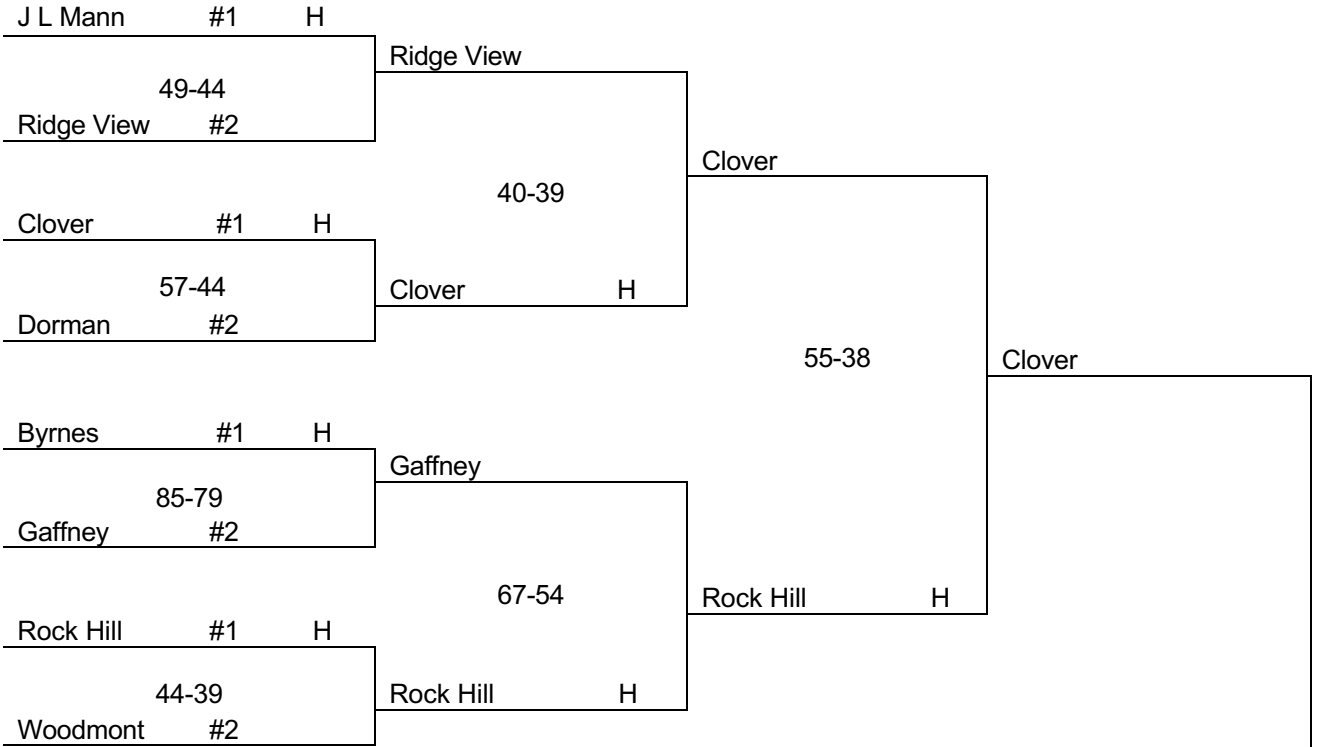

AAAAA BASKETBALL

Feb. 22

Feb. 25

March 1

March 5
12:00 pm

Upper State

USC-Aiken

Lower State

Clover
State Champion

The team with the highest region finish will host. If two teams have the same region finish, the bracket will determine the host.

AAAA BASKETBALL

The team with the highest region finish will host. If two teams have the same region finish, the bracket will determine the host.

AAA BASKETBALL

The team with the highest region finish will host. If two teams have the same region finish, the bracket will determine the host.

AA BASKETBALL

Feb. 20
7:00 pm
Upper State

Feb. 24
7:00 pm

Feb. 27
7:00 pm