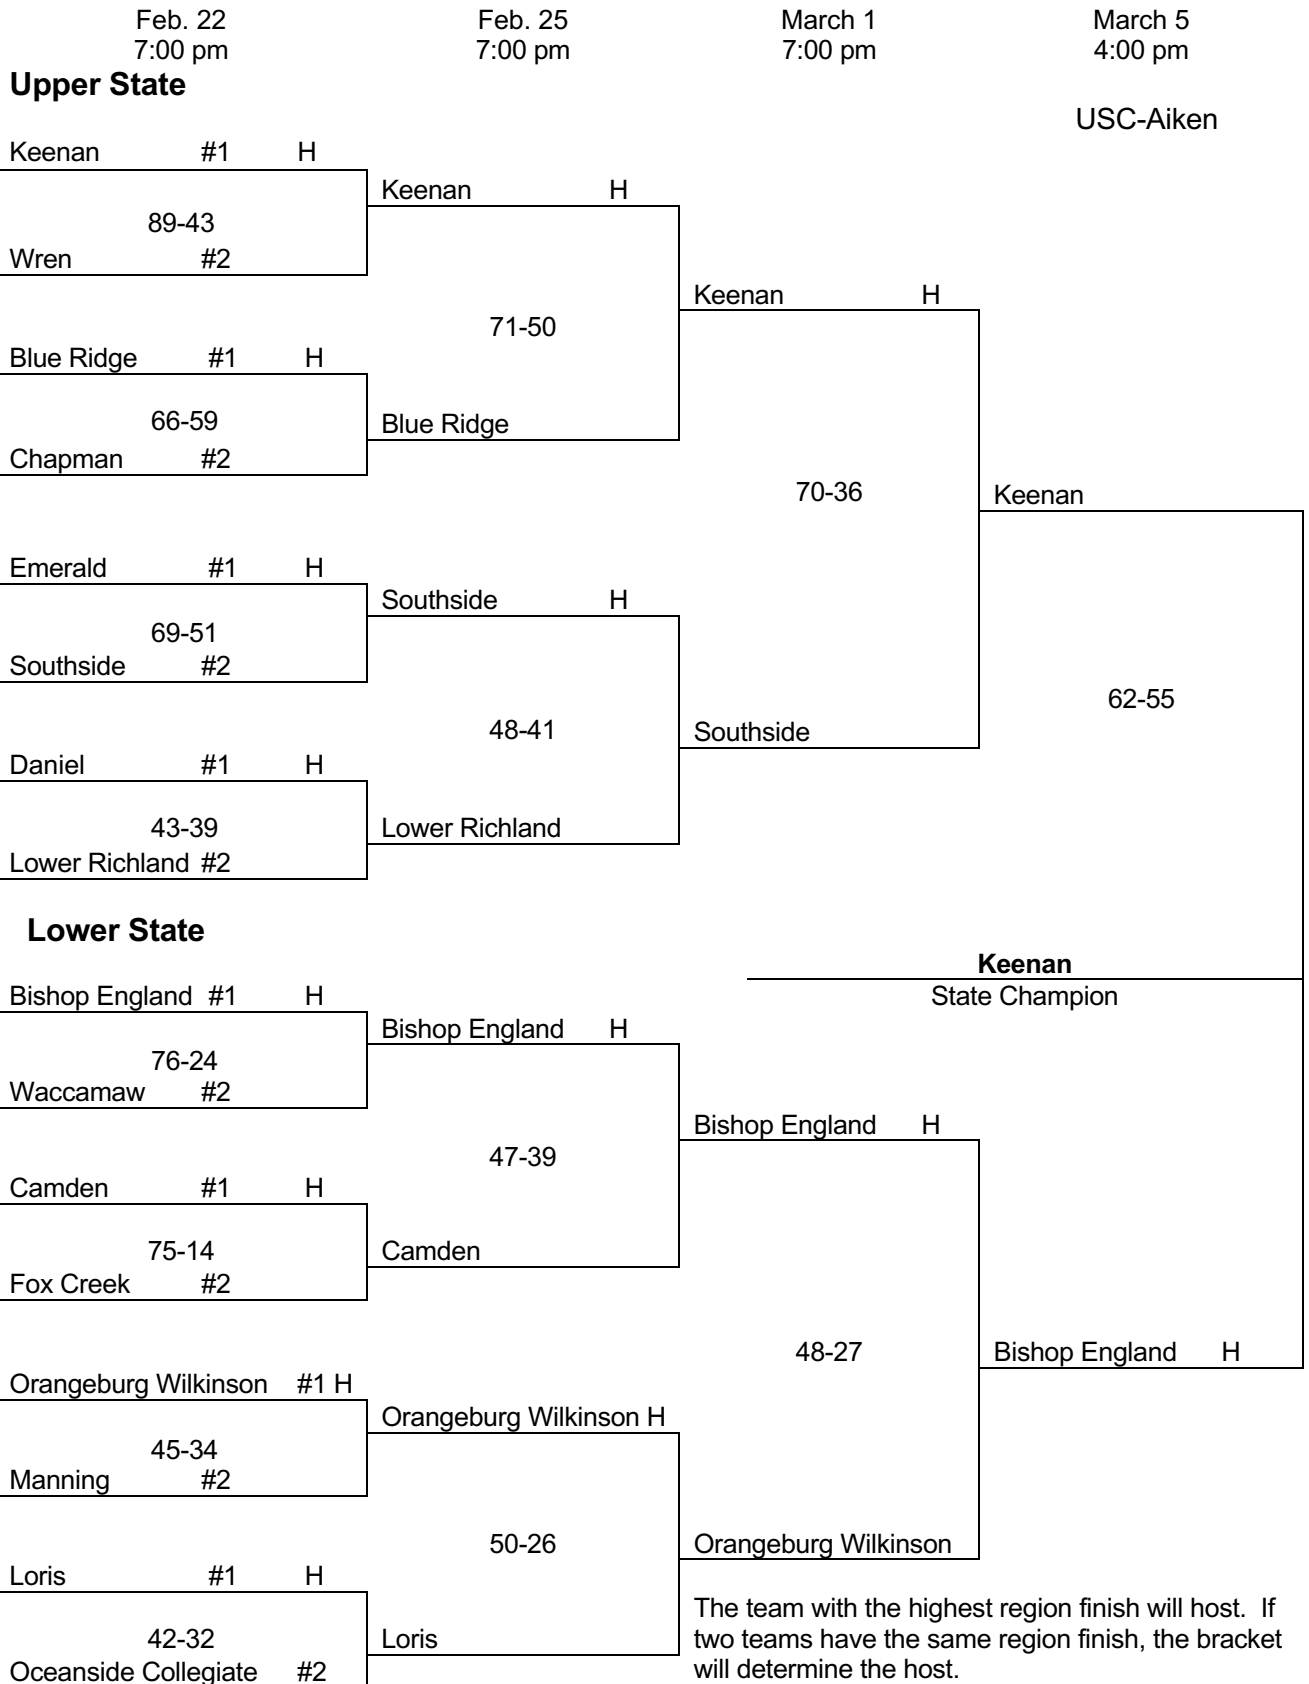

Clover
State Champion

The team with the highest region finish will host. If two teams have the same region finish, the bracket will determine the host.

AAAA BASKETBALL

The team with the highest region finish will host. If two teams have the same region finish, the bracket will determine the host.

AAA BASKETBALL

The team with the highest region finish will host. If two teams have the same region finish, the bracket will determine the host.

AA BASKETBALL

Feb. 20
7:00 pm
Upper State

Feb. 24
7:00 pm

Feb. 27
7:00 pm