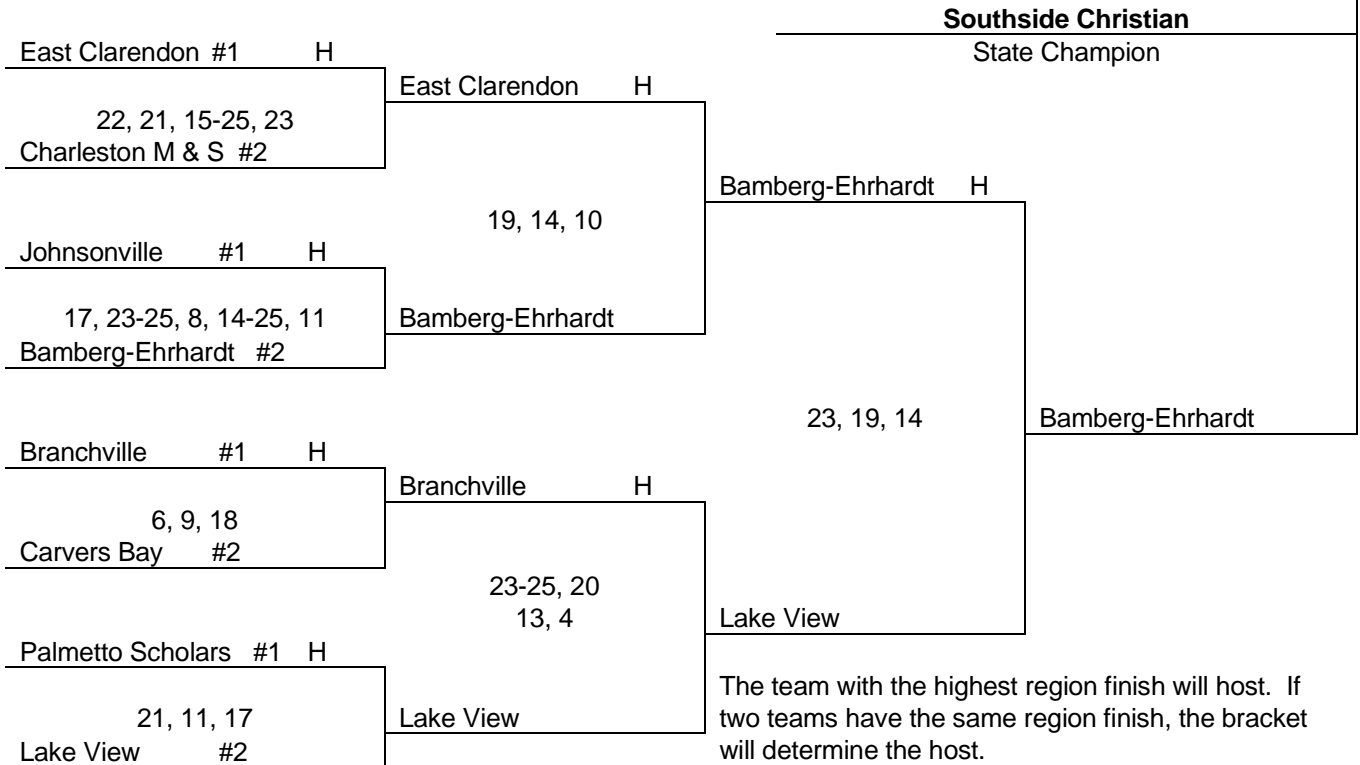

Lower State