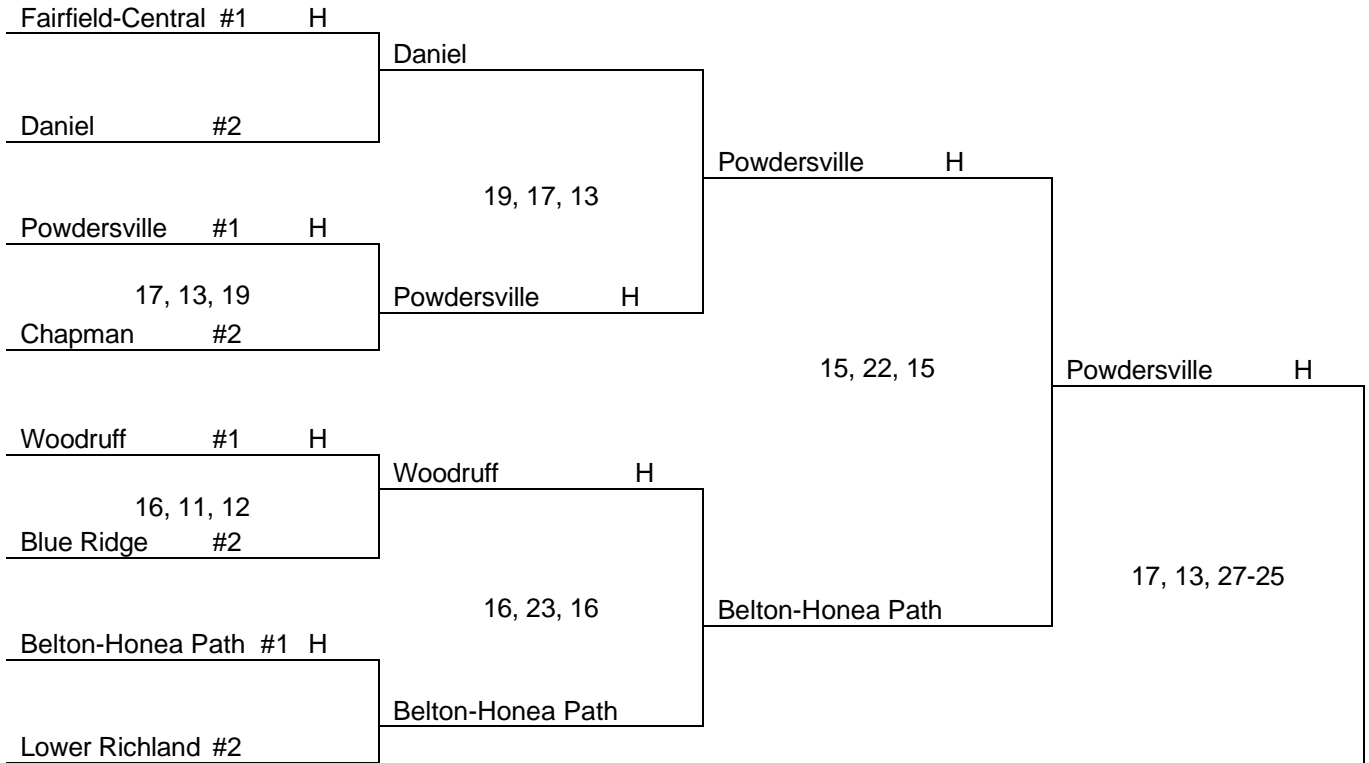

River Bluff

Ashley Ridge #1 H
17, 8, 16
River Bluff #2

River Bluff

The team with the highest region finish will host.
If two teams have the same region finish, the
bracket will determine the host.

Wando

State Champion

CLASS AAAA

Upper State

Lower State

CLASS AAA

Upper State

Lower State

CLASS AA

Upper State