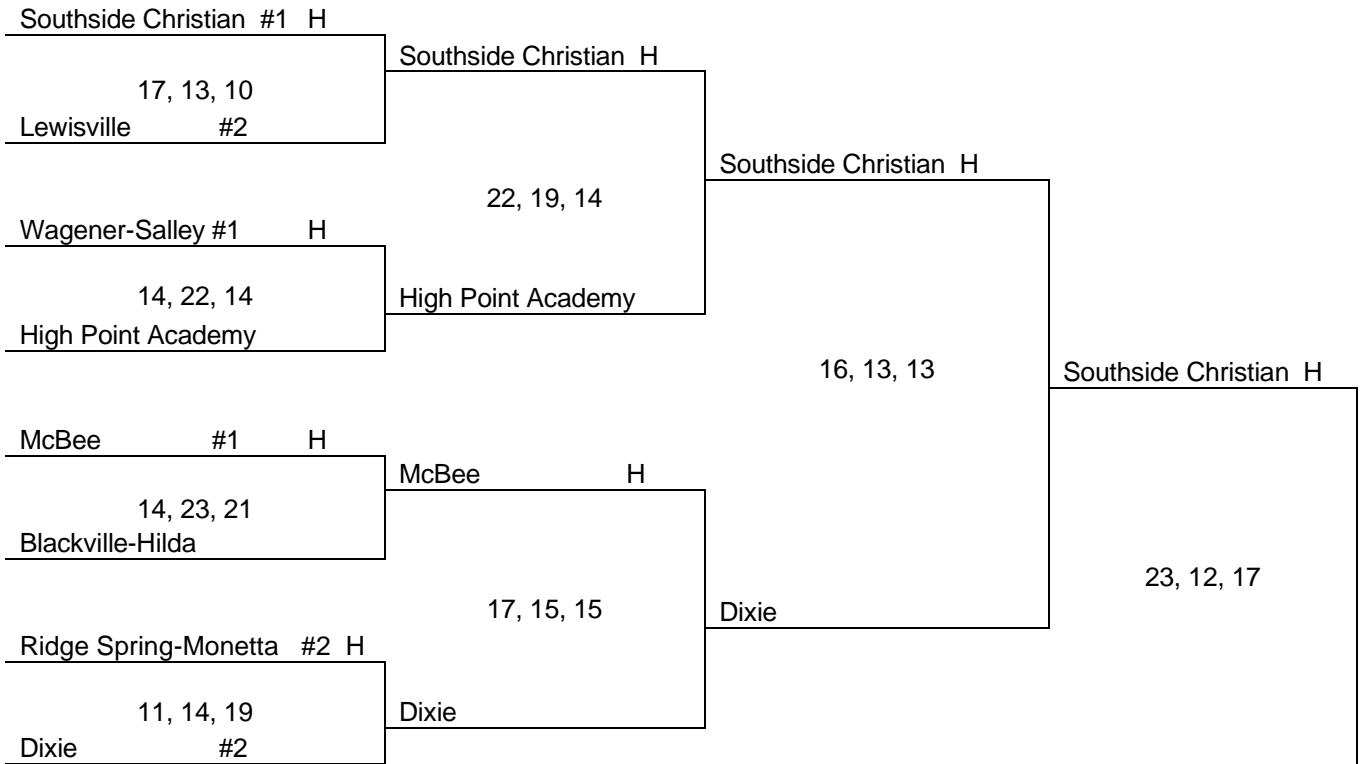

CLASS A

Upper State