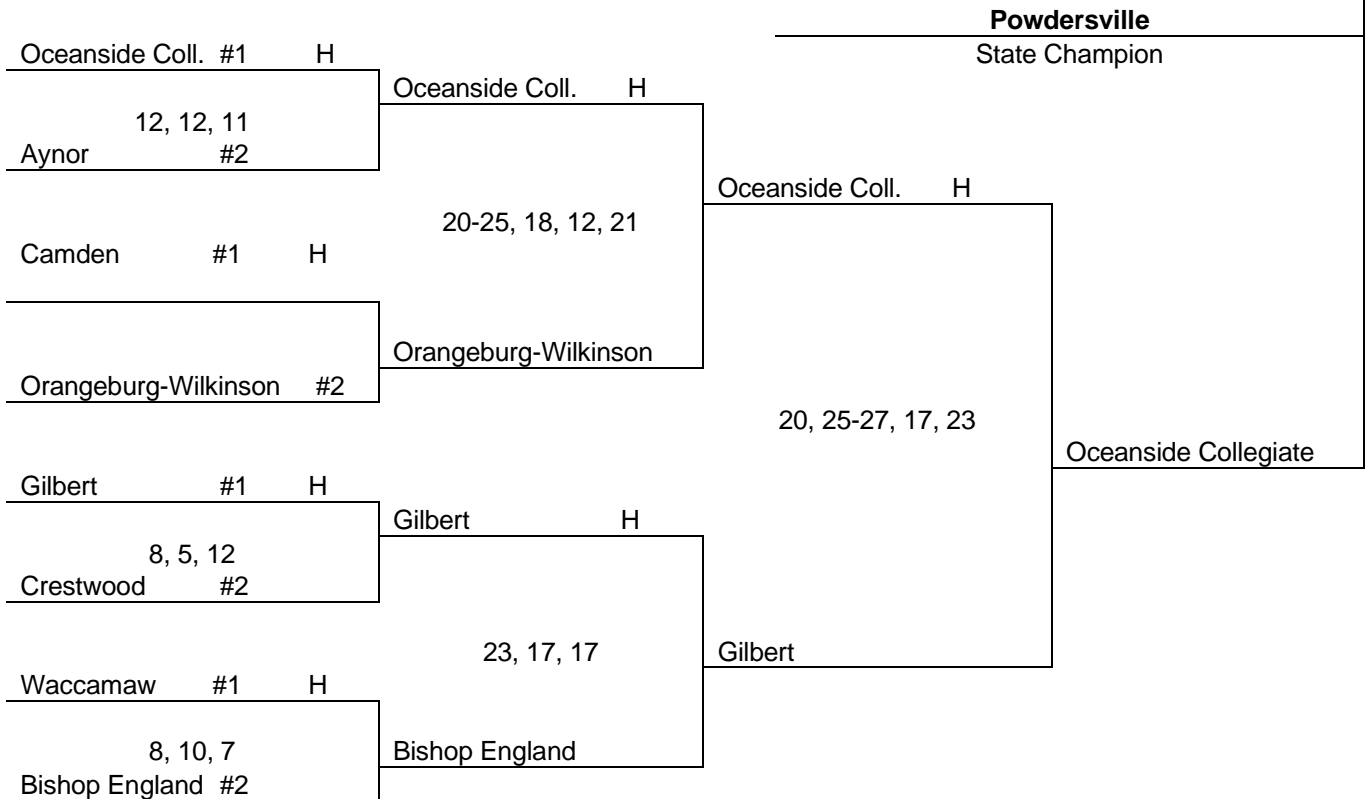

River Bluff

Ashley Ridge #1 H
17, 8, 16
River Bluff #2

River Bluff

The team with the highest region finish will host.
If two teams have the same region finish, the
bracket will determine the host.

Wando

State Champion

CLASS AAAA

Upper State

Lower State

CLASS AAA

Upper State

Lower State

CLASS AA

Upper State