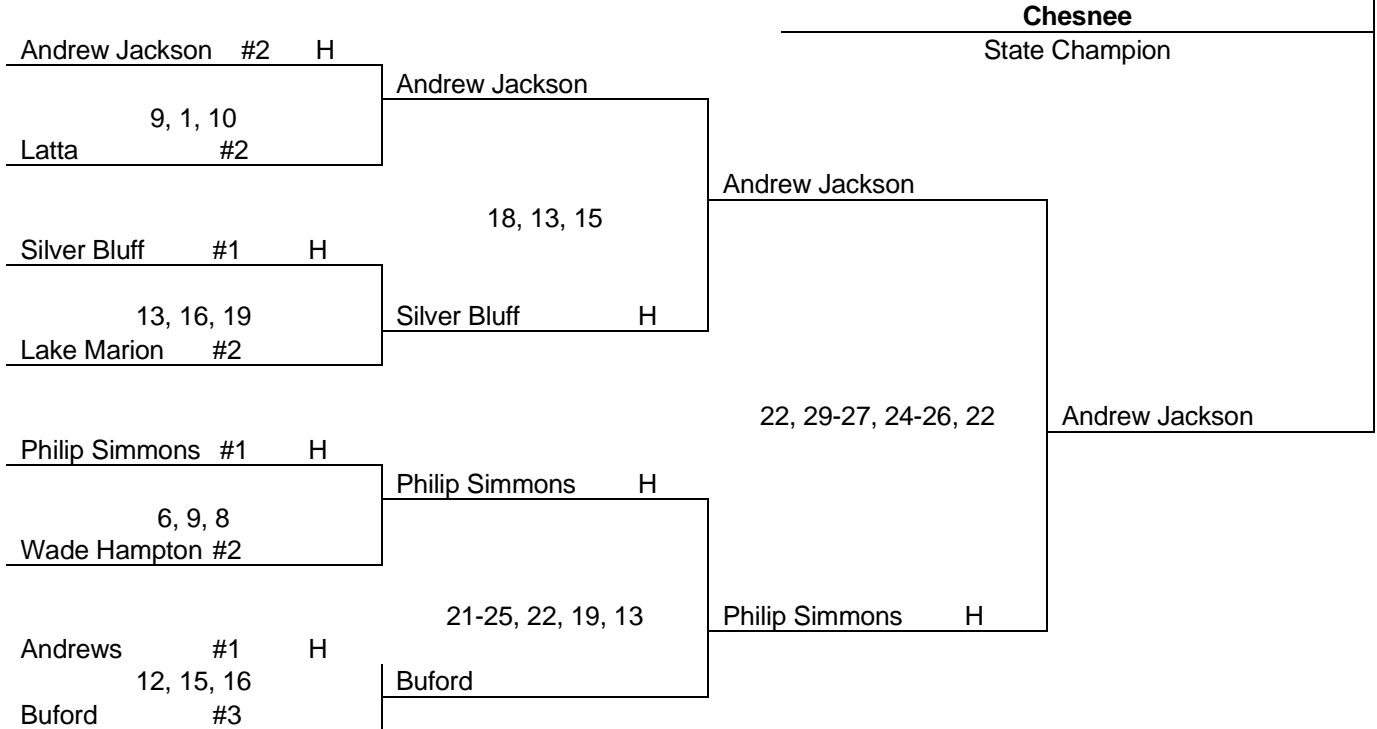

Lower State