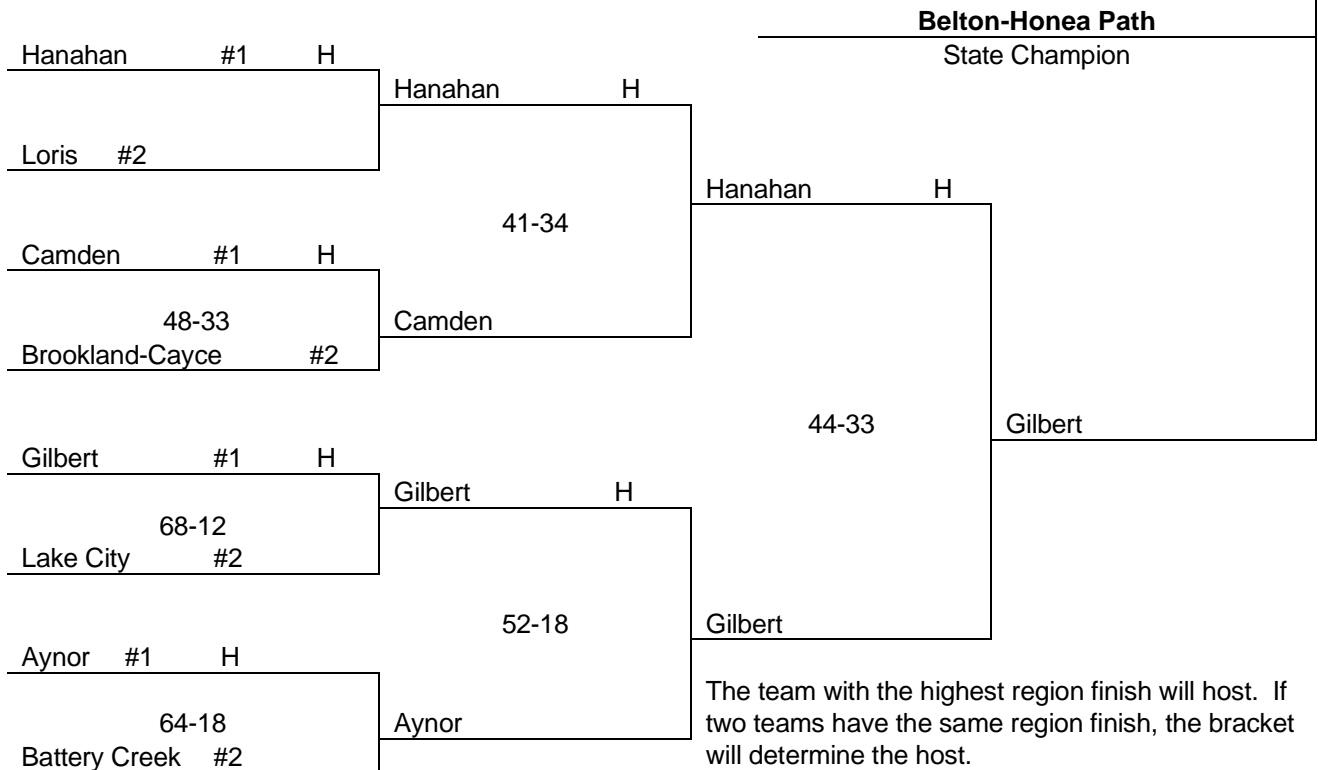

Upper State

Lower State

The team with the highest region finish will host. If two teams have the same region finish, the bracket will determine the host.

AAA

Feb. 13

Feb. 15

Feb. 17

Feb. 20
Dreher High School
1:00 pm

Upper State

Lower State

The team with the highest region finish will host. If two teams have the same region finish, the bracket will determine the host.

AA

Feb. 13

Feb. 15

Feb. 17

Feb. 20
Dreher High School
10:00 am