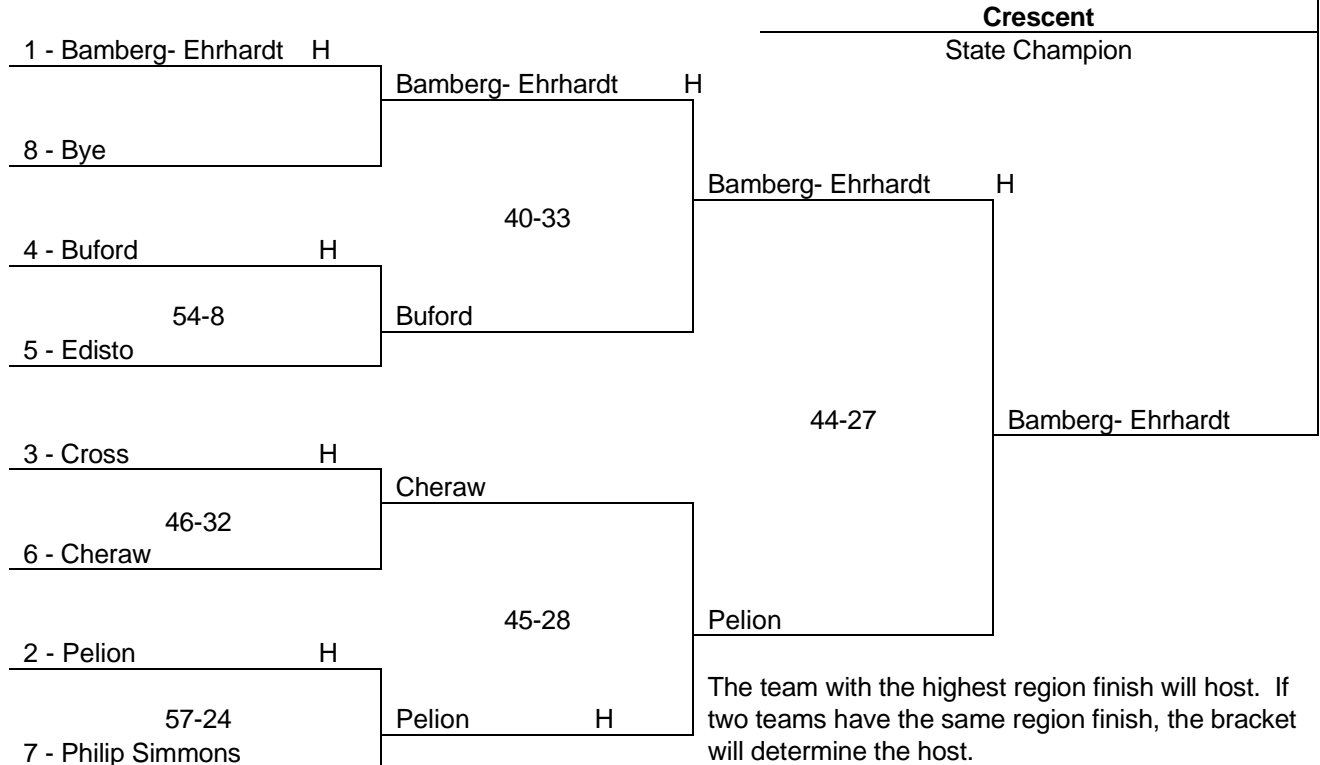

Lower State