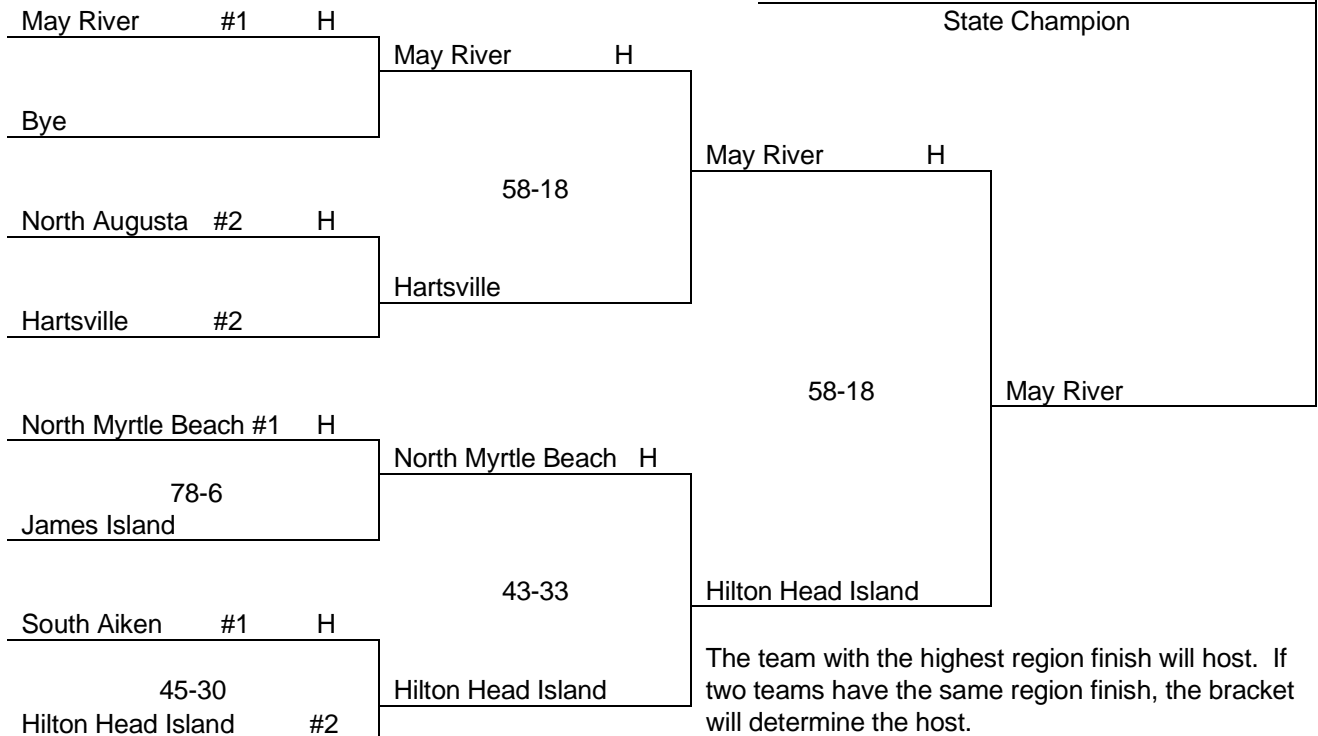

River Bluff	
43-34	

Wando	H
-------	---

Cane Bay	
59-7	

Summerville	H
-------------	---

Hillcrest
State Champion

River Bluff	
-------------	--

34-24	
-------	--

Summerville	H
-------------	---

Summerville	
-------------	--

The team with the highest region finish will host. If two teams have the same region finish, the bracket will determine the host.

AAAA

Feb. 13

Feb. 15

Feb. 17

Feb. 20
Dreher High School
4:00 pm

Upper State

Lower State

The team with the highest region finish will host. If two teams have the same region finish, the bracket will determine the host.

AAA

Feb. 13

Feb. 15

Feb. 17

Feb. 20
Dreher High School
1:00 pm

Upper State

Lower State

The team with the highest region finish will host. If two teams have the same region finish, the bracket will determine the host.

AA

Feb. 13

Feb. 15

Feb. 17

Feb. 20
Dreher High School
10:00 am