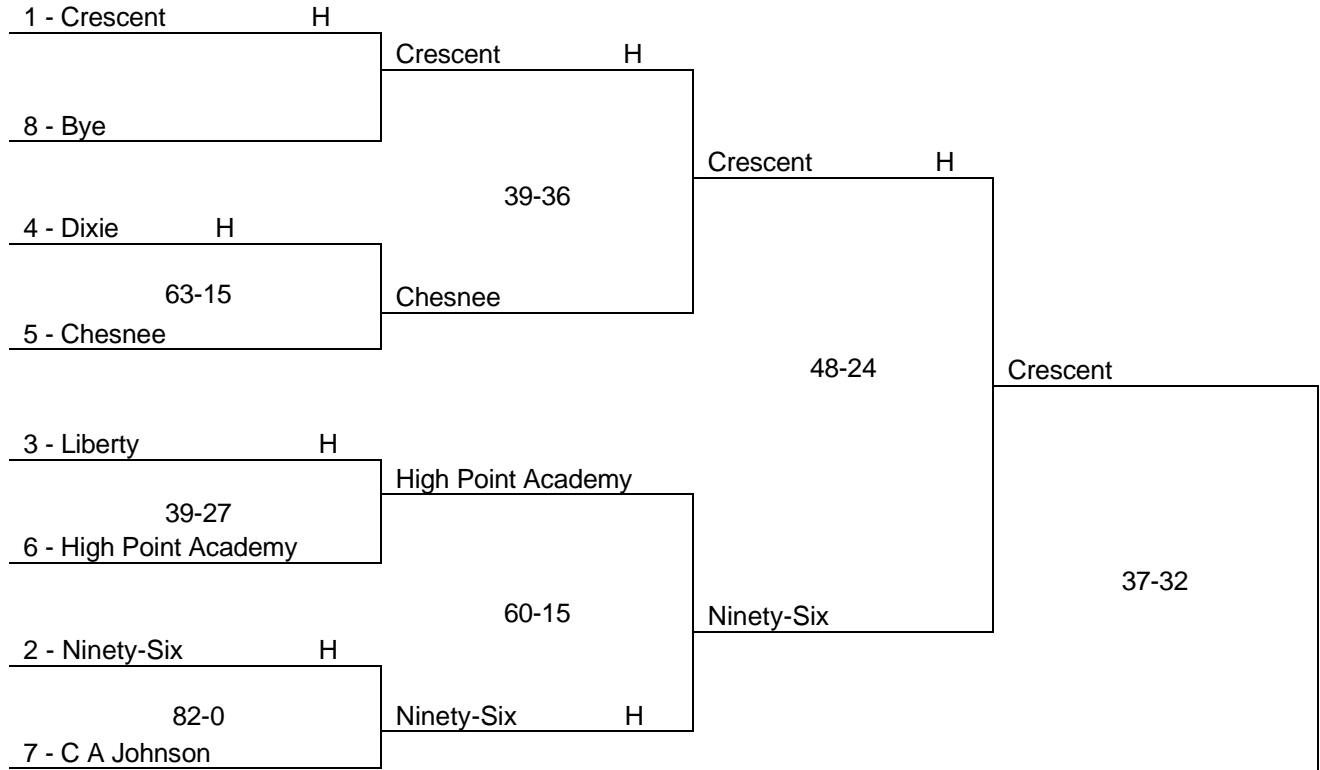

AA

Feb. 13

Feb. 15

Feb. 17

Feb. 20
Dreher High School
10:00 am

Upper State