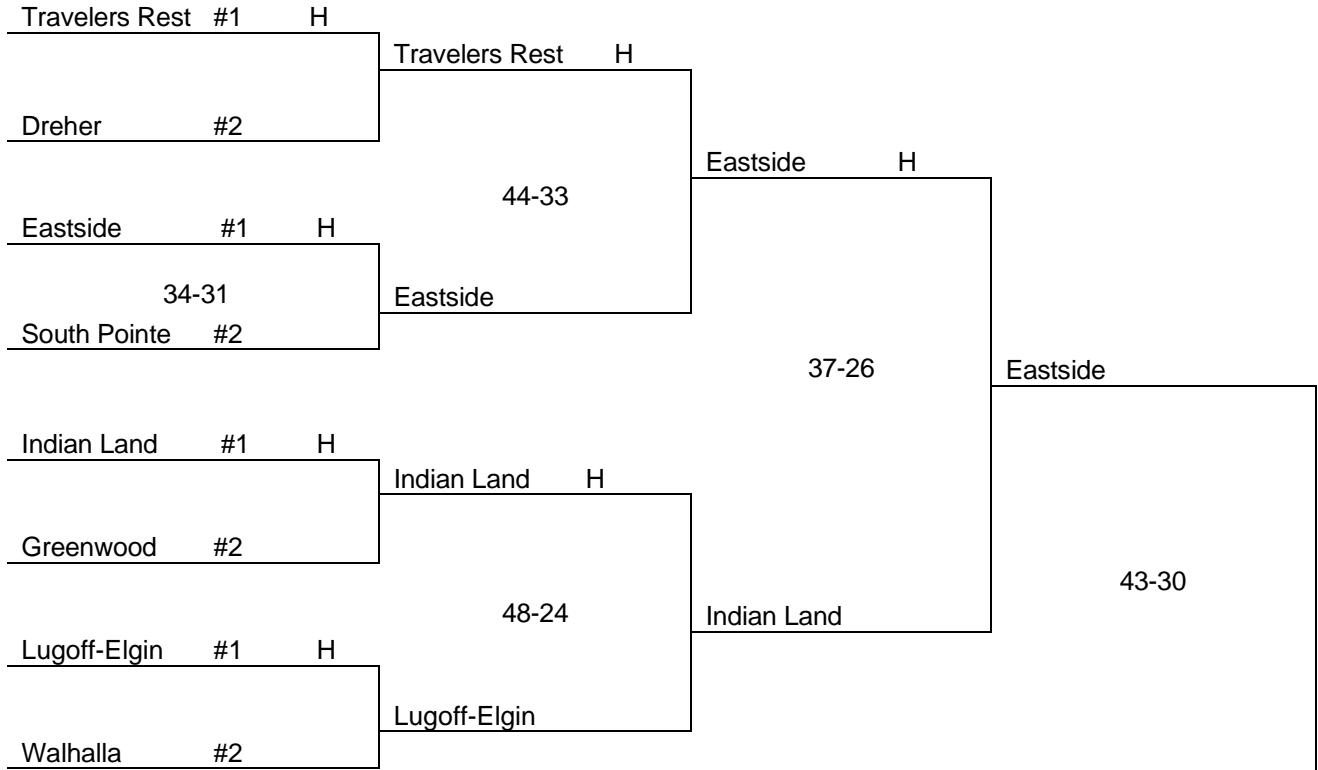

Summerville	
-------------	--

The team with the highest region finish will host. If two teams have the same region finish, the bracket will determine the host.

AAAA

Feb. 13

Feb. 15

Feb. 17

Feb. 20
Dreher High School
4:00 pm

Upper State

Lower State

The team with the highest region finish will host. If two teams have the same region finish, the bracket will determine the host.

AAA

Feb. 13

Feb. 15

Feb. 17

Feb. 20
Dreher High School
1:00 pm